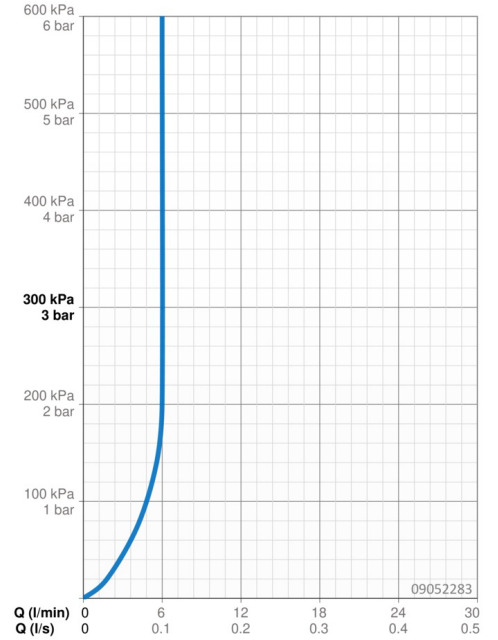

Technical data

Flow properties

Flow-rate at 3 bar (with flow controller)	6.0 l/min
Pressure loss with flow (0.1 l/s)	2 bar

Technical properties

DN-size (nominal dimension)	DN15
Hot water supply	max. +70°C
Working pressure	1-10 bar
Connection size	G3/8
Projection	121 mm
Backflow prevention (EN1717)	AA
Material	Brass

Regulations

EN standard	EN 817
Noise class	I (ISO 3822)

Approvals and Declarations

KIWA	K6116/08
DVGW	NW-6506CQ0410
ABP	P-IX 38553/IA
Declaration of conformity	DoC
EPD	S-P-06391