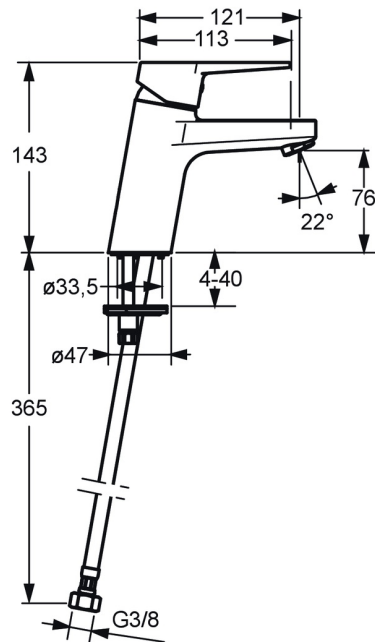

EAN: 4015474259720
static.hansa.com/09052283

- Washbasin
- Single-lever
- Deck mounted
- Chrome
- Fixed spout
- PCA® - constant flow rate regardless of pressure variations
- Hot/Cold symbols, Single operating lever/handle
- Limitation option for maximum temperature and flow-rate, Adjustable hot water stop (included, retrofittable)
- ø 35 mm ceramic cartridge for flow and temperature control
- Flexible inlet pipes
- Inner body made of DZR brass, Rapid installation system
- Without pop-up waste, Without draw-rod opening

Technical data

Flow properties

Flow-rate at 3 bar (with flow controller)	6.0 l/min
Pressure loss with flow (0.1 l/s)	2 bar

Technical properties

DN-size (nominal dimension)	DN15
Hot water supply	max. +70°C
Working pressure	1-10 bar
Connection size	G3/8
Projection	121 mm
Backflow prevention (EN1717)	AA
Material	Brass

Regulations

EN standard	EN 817
Noise class	I (ISO 3822)

Approvals and Declarations

KIWA	K6116/08
DVGW	NW-6506CQ0410
ABP	P-IX 38553/IA
Declaration of conformity	DoC
EPD	S-P-06391

Spare parts

SP09092283

	Name	Code
1	Lever	59913910
1	Lever	59913911
1.1	Screw, M5x8, SW2.5	59904755
1.3	Symbol plug Grey	59912112
2	Covering cap, 33x3 mm	59912504
3	Tightening nut, M40x1	1003409V
4	Cartridge, 3.5 Eco	59912324
4	Cartridge, 3.5 Classic	59913075
4.1	Temperature adjustment limiter	59912325
4.3	O-ring, d 28.24x2.62 Discontinued	59912590
4.4	O-ring, d 10.10x1.60 Discontinued	59905072
5.1	Pop-up operating rod	59913067
5.2	Swivel joint	59904624
5.3	Bottom seal	59914591
5.5	Fixing plate	59904765
5.6	Screw, M8x1, SW13	59904766
5.7	Fixing set	59912113
5.8	Flexible pipe, L=430, G3/8-M10x1 RH Discontinued	59913213
5.9	Flexible pipe, L=430, G3/8-M10x1	59912515
5.10	O-ring, d 7.65x1.78	59902337
5.11	Gasket, 9.5x14.4x2	59912551
5.14	Fixing screw, M8x1, L=140	59912474
6	Aerator, M24x1, 6 l/min	59913727
6	Aerator, M24x1, -105	59914550
7	Pop-up waste	59904620
7	Pop-up waste, (2019-)	59914764
N.I.	Key, SW30/34	59912108