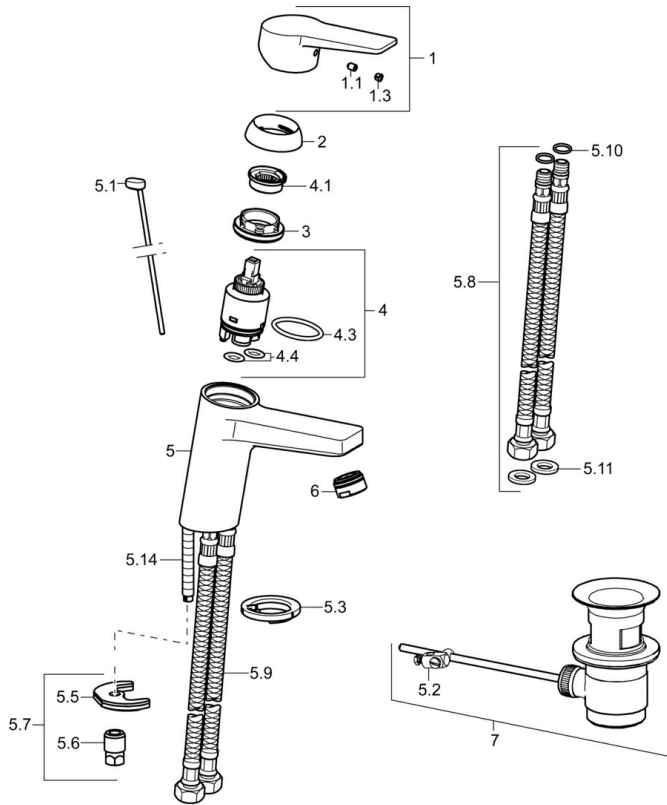

EAN: 4015474259720
static.hansa.com/09052283

- Washbasin
- Single-lever
- Deck mounted
- Chrome
- Fixed spout
- PCA® - constant flow rate regardless of pressure variations
- Hot/Cold symbols, Single operating lever/handle
- Limitation option for maximum temperature and flow-rate, Adjustable hot water stop (included, retrofittable)
- ø 35 mm ceramic cartridge for flow and temperature control
- Flexible inlet pipes
- Inner body made of DZR brass, Rapid installation system
- Without pop-up waste, Without draw-rod opening

Technical data

Flow properties

Flow-rate at 3 bar (with flow controller)	6.0 l/min
Pressure loss with flow (0.1 l/s)	2 bar

Technical properties

DN-size (nominal dimension)	DN15
Hot water supply	max. +70°C
Working pressure	1-10 bar
Connection size	G3/8
Projection	121 mm
Backflow prevention (EN1717)	AA
Material	Brass

Regulations

EN standard	EN 817
Noise class	I (ISO 3822)

Approvals and Declarations

KIWA	K6116/08
DVGW	NW-6506CQ0410
ABP	P-IX 38553/IA
Declaration of conformity	DoC
EPD	S-P-06391

Spare parts

SP09092283

	Name	Code
1	Lever	59913910
1	Lever	59913911
1.1	Screw, M5x8, SW2.5	59904755
1.3	Symbol plug Grey	59912112
2	Covering cap, 33x3 mm	59912504
3	Tightening nut, M40x1	1003409V
4	Cartridge, 3.5 Eco	59912324
4	Cartridge, 3.5 Classic	59913075
4.1	Temperature adjustment limiter	59912325
4.3	O-ring, d 28.24x2.62 Discontinued	59912590
4.4	O-ring, d 10.10x1.60 Discontinued	59905072
5.1	Pop-up operating rod	59913067
5.2	Swivel joint	59904624
5.3	Bottom seal	59914591
5.5	Fixing plate	59904765
5.6	Screw, M8x1, SW13	59904766
5.7	Fixing set	59912113
5.8	Flexible pipe, L=430, G3/8-M10x1 RH Discontinued	59913213
5.9	Flexible pipe, L=430, G3/8-M10x1	59912515
5.10	O-ring, d 7.65x1.78	59902337
5.11	Gasket, 9.5x14.4x2	59912551
5.14	Fixing screw, M8x1, L=140	59912474
6	Aerator, M24x1, 6 l/min	59913727
6	Aerator, M24x1, -105	59914550
7	Pop-up waste	59904620
7	Pop-up waste, (2019-)	59914764
N.I.	Key, SW30/34	59912108