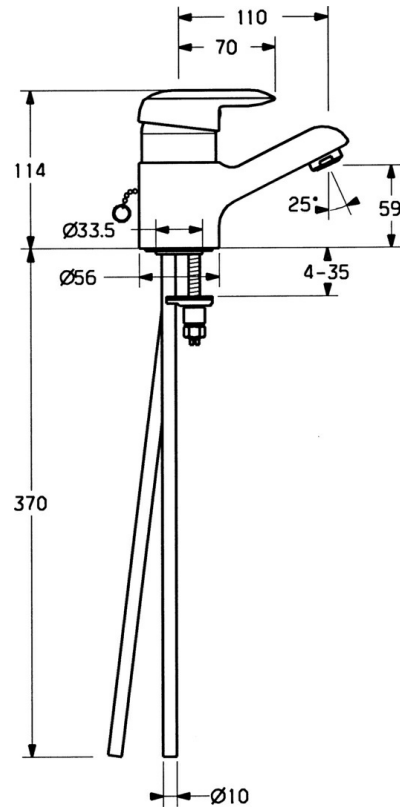

EAN: 4015474662254
static.hansa.com/09042191

- Washbasin
- Single-lever
- Deck mounted
- Chrome
- Fixed spout
- Single operating lever/handle, Hot/Cold symbols
- Chain holder with chain
- Copper inlet pipes
- Without pop-up waste

Technical data

Technical properties

DN-size (nominal dimension)	DN15
Hot water supply	max. +80°C
Working pressure	0.5-10 bar
Connection size	Ø10
Projection	110 mm
Material	Brass

Regulations

EN standard	EN 817
-------------	---------------

Spare parts

SP09042191

	Name	Code
1	Lever, (-2007) Discontinued	59909881
1.1	Screw, M5x8, SW2.5	59904755
1.2	Bushing	59904778
1.3	Plug, hot/cold	59906705
2	Covering cap	59911160
3	Tightening nut, M52x1, AF45	59911161
3.1	O-ring, d 39x2.5 Discontinued	59911162
4	Cartridge, 4.8 eco	59904601
4.1	Hot water limiter	59904759
4.2	Spacer sleeve Discontinued	59905871
5.3	O-ring, d 38x3.5	59910236
5.4	Gasket, 48x33.5x2	59902283
5.5	Fixing plate	59904765
5.6	Screw, M8x1, SW13	59904766
5.7	Fixing set	59910749
6	Aerator, M24x1 STD HC A	59902366
6.1	Aerator, M22/24 A	59902081
9	Pipe Discontinued	59911164