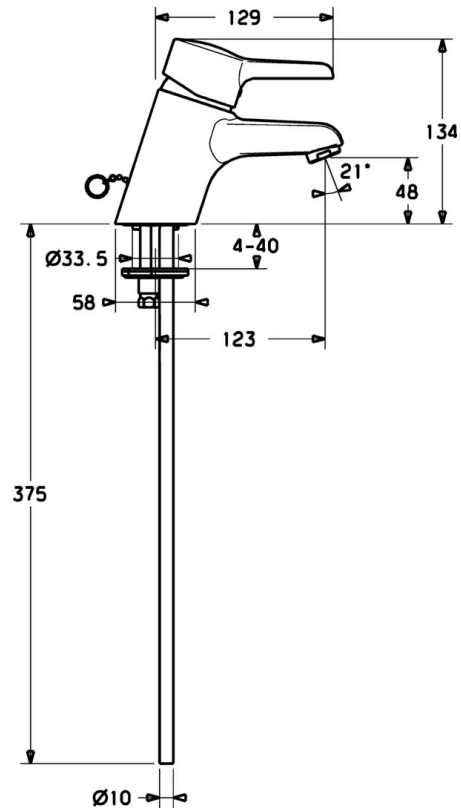

EAN: 4015474137530  
[static.hansa.com/09042173](https://static.hansa.com/09042173)

- Washbasin
- Single-lever
- Deck mounted
- Chrome
- Fixed spout
- Hot/Cold symbols, Single operating lever/handle
- Chain holder with chain
- Copper inlet pipes
- Without pop-up waste

### Technical properties

DN-size (nominal dimension)	<b>DN15</b>
Hot water supply	<b>max. +80°C</b>
Working pressure	<b>0.5-10 bar</b>
Connection size	<b>Ø10</b>
Projection	<b>123 mm</b>
Material	<b>Brass</b>

### SP09092173

	Name	Code
1	Lever Discontinued	59913905
1.1	Screw, M5x8, SW2.5	59904755
1.2	Bushing	59904778
1.3	Symbol plug Grey	59912112
2	Covering cap	59913068
3	Screw, M50x1, SW45	59913069
3.1	O-ring, d 48x2	59913072
4	Cartridge, 4.8 eco	59904601
4.1	Hot water limiter	59904759
5.1	Pop-up operating rod	59913067
5.2	Swivel joint	59904624
5.3	O-ring, 42x3.5	59904764
5.5	Fixing plate	59904765
5.6	Screw, M8x1, SW13	59904766
5.7	Fixing set	59910749
5.8	Pipe	59913070
5.11	Fixing screw, M8x1, L=140	59912474
6	Aerator, M24x1 (2011-)	59913739
6	Aerator, M24x1 STD HC A	59902366
6.1	Aerator, M22/24 A	59902081
7	Pop-up waste	59904620
N.I.	Plug	59906910
N.I.	Key, SW45/SW50	59905190
N.I.	Washer with chain holder	59902219