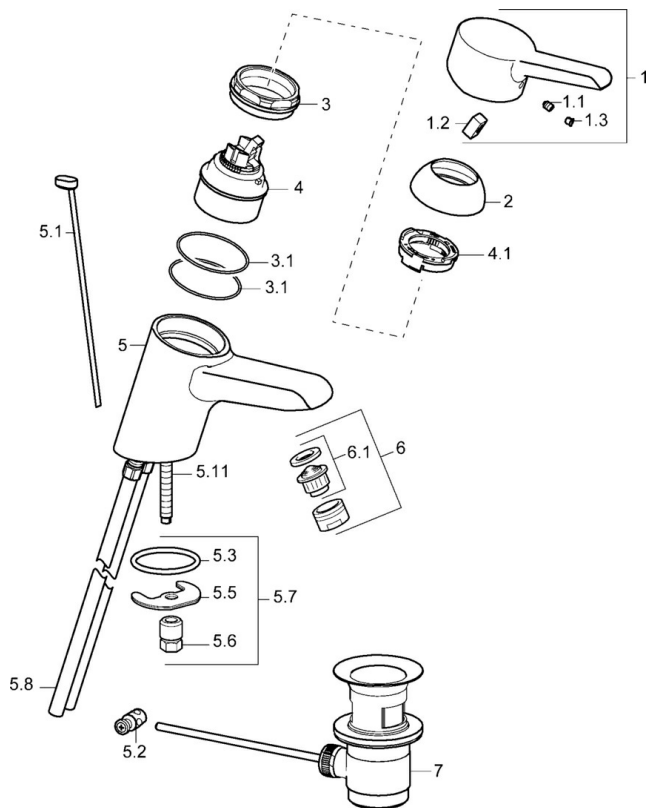

EAN: 4015474137530  
[static.hansa.com/09042173](https://static.hansa.com/09042173)

- Washbasin
- Single-lever
- Deck mounted
- Chrome
- Fixed spout
- Hot/Cold symbols, Single operating lever/handle
- Chain holder with chain
- Copper inlet pipes
- Without pop-up waste

## Technical data

### Technical properties

DN-size (nominal dimension)	<b>DN15</b>
Hot water supply	<b>max. +80°C</b>
Working pressure	<b>0.5-10 bar</b>
Connection size	<b>Ø10</b>
Projection	<b>123 mm</b>
Material	<b>Brass</b>

### SP09092173

	Name	Code
1	Lever Discontinued	59913905
1.1	Screw, M5x8, SW2.5	59904755
1.2	Bushing	59904778
1.3	Symbol plug Grey	59912112
2	Covering cap	59913068
3	Screw, M50x1, SW45	59913069
3.1	O-ring, d 48x2	59913072
4	Cartridge, 4.8 eco	59904601
4.1	Hot water limiter	59904759
5.1	Pop-up operating rod	59913067
5.2	Swivel joint	59904624
5.3	O-ring, 42x3.5	59904764
5.5	Fixing plate	59904765
5.6	Screw, M8x1, SW13	59904766
5.7	Fixing set	59910749
5.8	Pipe	59913070
5.11	Fixing screw, M8x1, L=140	59912474
6	Aerator, M24x1 (2011-)	59913739
6	Aerator, M24x1 STD HC A	59902366
6.1	Aerator, M22/24 A	59902081
7	Pop-up waste	59904620
N.I.	Plug	59906910
N.I.	Key, SW45/SW50	59905190
N.I.	Washer with chain holder	59902219