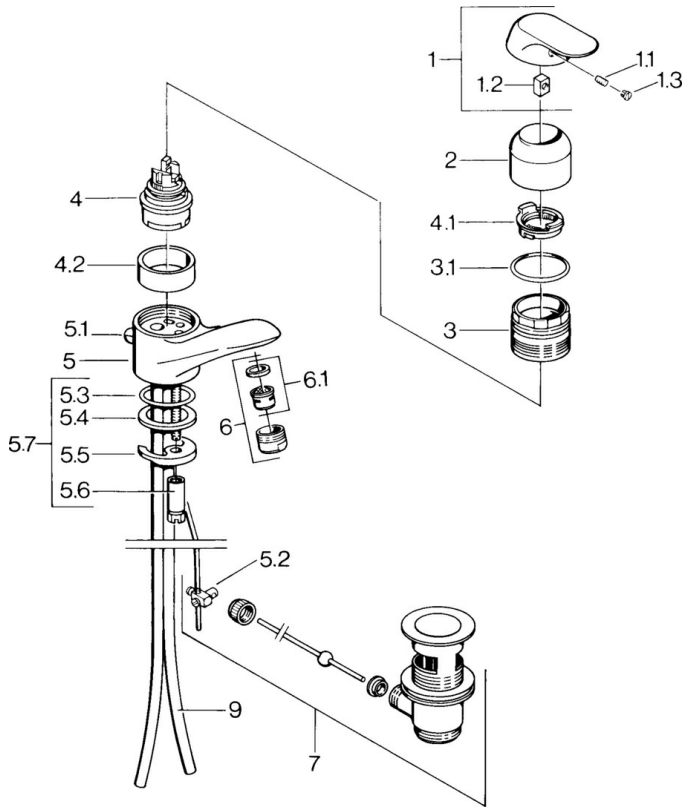

EAN: 4015474662773
static.hansa.com/09042101

- Washbasin
- Single-lever
- Deck mounted
- Chrome
- Fixed spout
- Single operating lever/handle, Hot/Cold symbols
- Chain holder with chain
- Copper inlet pipes
- Without pop-up waste

Technical data

Technical properties

DN-size (nominal dimension)	DN15
Hot water supply	max. +80°C
Working pressure	0.5-10 bar
Connection size	Ø10
Projection	110 mm
Material	Brass

Regulations

EN standard	EN 817
-------------	---------------

Spare parts

SP09092101

	Name	Code
1	Lever, (-2007) Discontinued	59909881
1.1	Screw, M5x8, SW2.5	59904755
1.2	Bushing	59904778
1.3	Plug, hot/cold	59906705
2	Covering cap	59911160
3	Tightening nut, M52x1, AF45	59911161
3.1	O-ring, d 39x2.5 Discontinued	59911162
4	Cartridge, 4.8 eco	59904601
4.1	Hot water limiter	59904759
4.2	Spacer sleeve Discontinued	59905871
5.1	Pop-up operating rod Discontinued	59911163
5.2	Swivel joint	59904624
5.3	O-ring, d 38x3.5	59910236
5.4	Gasket, 48x33.5x2	59902283
5.5	Fixing plate	59904765
5.6	Screw, M8x1, SW13	59904766
5.7	Fixing set	59910749
6	Aerator, M24x1 STD HC A	59902366
6.1	Aerator, M22/24 A	59902081
7	Pop-up waste	59904620
9	Pipe Discontinued	59911164
N.I.	Washer with chain holder	59902219