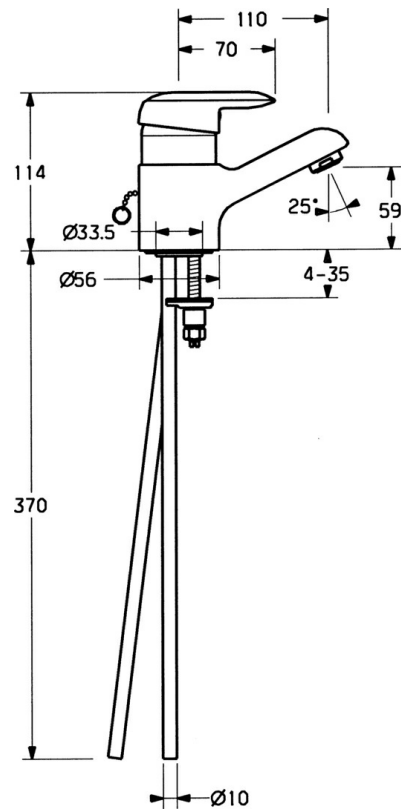

EAN: 4015474662773
static.hansa.com/09042101

- Washbasin
- Single-lever
- Deck mounted
- Chrome
- Fixed spout
- Single operating lever/handle, Hot/Cold symbols
- Chain holder with chain
- Copper inlet pipes
- Without pop-up waste

Technical data

Technical properties

DN-size (nominal dimension)	DN15
Hot water supply	max. +80°C
Working pressure	0.5-10 bar
Connection size	Ø10
Projection	110 mm
Material	Brass

Regulations

EN standard	EN 817
-------------	---------------

Spare parts

SP09092101

	Name	Code
1	Lever, (-2007) Discontinued	59909881
1.1	Screw, M5x8, SW2.5	59904755
1.2	Bushing	59904778
1.3	Plug, hot/cold	59906705
2	Covering cap	59911160
3	Tightening nut, M52x1, AF45	59911161
3.1	O-ring, d 39x2.5 Discontinued	59911162
4	Cartridge, 4.8 eco	59904601
4.1	Hot water limiter	59904759
4.2	Spacer sleeve Discontinued	59905871
5.1	Pop-up operating rod Discontinued	59911163
5.2	Swivel joint	59904624
5.3	O-ring, d 38x3.5	59910236
5.4	Gasket, 48x33.5x2	59902283
5.5	Fixing plate	59904765
5.6	Screw, M8x1, SW13	59904766
5.7	Fixing set	59910749
6	Aerator, M24x1 STD HC A	59902366
6.1	Aerator, M22/24 A	59902081
7	Pop-up waste	59904620
9	Pipe Discontinued	59911164
N.I.	Washer with chain holder	59902219