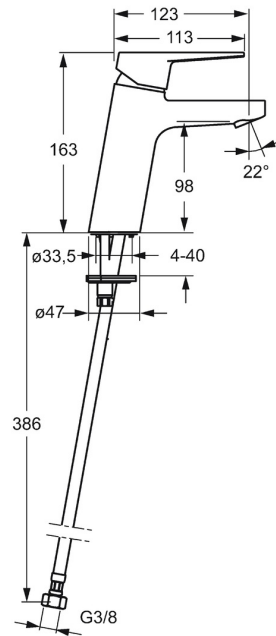

EAN: 4015474263871  
[static.hansa.com/09022285](http://static.hansa.com/09022285)

- Washbasin
- Single-lever
- Deck mounted
- Chrome
- Fixed spout
- PCA® - constant flow rate regardless of pressure variations
- Hot/Cold symbols, Loop shape, Single operating lever/handle
- Limitation option for maximum temperature and flow-rate, Adjustable hot water stop (included, retrofittable)
- ø 35 mm ceramic cartridge for flow and temperature control
- Flexible inlet pipes
- Inner body made of DZR brass, Rapid installation system
- Without pop-up waste, Without draw-rod opening

### Flow properties

Flow-rate at 3 bar (with flow controller)	<b>6.0 l/min</b>
Pressure loss with flow (0.1 l/s)	<b>2 bar</b>

### Technical properties

DN-size (nominal dimension)	<b>DN15</b>
Hot water supply	<b>max. +70°C</b>
Working pressure	<b>1-10 bar</b>
Connection size	<b>G3/8</b>
Projection	<b>123 mm</b>
Backflow prevention (EN1717)	<b>AA</b>
Material	<b>Brass</b>

### SP09022285

	Name	Code
1	Lever	59913911
1.1	Screw, M5x8, SW2.5	59904755
1.3	Symbol plug Grey	59912112
2	Covering cap, 33x3 mm	59912504
3	Tightening nut, M40x1	1003409V
4	Cartridge, 3.5 Eco	59912324
4	Cartridge, 3.5 Classic	59913075
4.1	Temperature adjustment limiter	59912325
4.3	O-ring, d 28.24x2.62 Discontinued	59912590
4.4	O-ring, d 10.10x1.60 Discontinued	59905072
5.3	Bottom seal	59914591
5.5	Fixing plate	59904765
5.6	Screw, M8x1, SW13	59904766
5.7	Fixing set	59912113
5.8	Flexible pipe, L=430, G3/8-M10x1 RH Discontinued	59913213
5.9	Flexible pipe, L=430, G3/8-M10x1	59912515
5.10	O-ring, d 7.65x1.78	59902337
5.11	Gasket, 9.5x14.4x2	59912551
5.14	Fixing screw, M8x1, L=140	59912474
6	Aerator, M24x1, 6 l/min	59913727
N.I.	Key, SW30/34	59912108