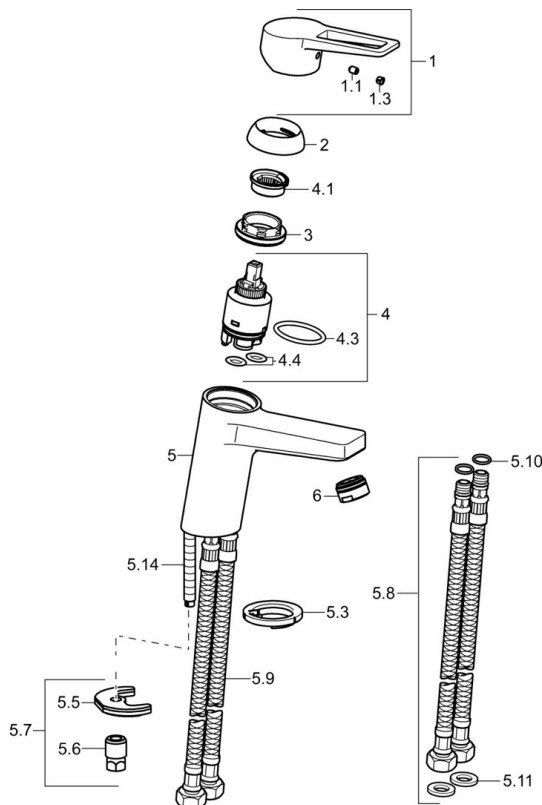

EAN: 4015474263871  
[static.hansa.com/09022285](http://static.hansa.com/09022285)

- Washbasin
- Single-lever
- Deck mounted
- Chrome
- Fixed spout
- PCA® - constant flow rate regardless of pressure variations
- Hot/Cold symbols, Loop shape, Single operating lever/handle
- Limitation option for maximum temperature and flow-rate, Adjustable hot water stop (included, retrofittable)
- ø 35 mm ceramic cartridge for flow and temperature control
- Flexible inlet pipes
- Inner body made of DZR brass, Rapid installation system
- Without pop-up waste, Without draw-rod opening

### Technical properties

DN-size (nominal dimension)	<b>DN15</b>
Hot water supply	<b>max. +70°C</b>
Working pressure	<b>1-10 bar</b>
Connection size	<b>G3/8</b>
Projection	<b>123 mm</b>
Backflow prevention (EN1717)	<b>AA</b>
Material	<b>Brass</b>

### SP09022285

	Name	Code
1	Lever	59913911
1.1	Screw, M5x8, SW2.5	59904755
1.3	Symbol plug Grey	59912112
2	Covering cap, 33x3 mm	59912504
3	Tightening nut, M40x1	1003409V
4	Cartridge, 3.5 Eco	59912324
4	Cartridge, 3.5 Classic	59913075
4.1	Temperature adjustment limiter	59912325
4.3	O-ring, d 28.24x2.62 Discontinued	59912590
4.4	O-ring, d 10.10x1.60 Discontinued	59905072
5.3	Bottom seal	59914591
5.5	Fixing plate	59904765
5.6	Screw, M8x1, SW13	59904766
5.7	Fixing set	59912113
5.8	Flexible pipe, L=430, G3/8-M10x1 RH Discontinued	59913213
5.9	Flexible pipe, L=430, G3/8-M10x1	59912515
5.10	O-ring, d 7.65x1.78	59902337
5.11	Gasket, 9.5x14.4x2	59912551
5.14	Fixing screw, M8x1, L=140	59912474
6	Aerator, M24x1, 6 l/min	59913727
N.I.	Key, SW30/34	59912108