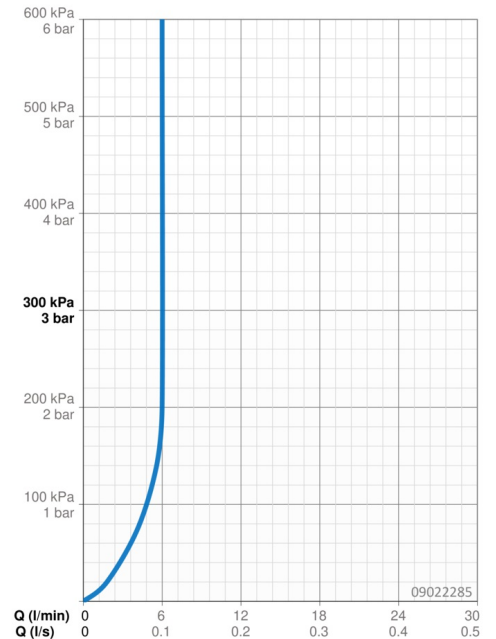

Technical data

Flow properties

Flow-rate at 3 bar (with flow controller)	6.0 l/min
Pressure loss with flow (0.1 l/s)	2 bar

Technical properties

DN-size (nominal dimension)	DN15
Hot water supply	max. +70°C
Working pressure	1-10 bar
Connection size	G3/8
Projection	123 mm
Backflow prevention (EN1717)	AA
Material	Brass

Regulations

EN standard	EN 817
Noise class	I (ISO 3822)

Approvals and Declarations

KIWA	K6116/08
DVGW	NW-6506CQ0410
ABP	P-IX 38553/IA
Declaration of conformity	DoC
EPD	S-P-06391