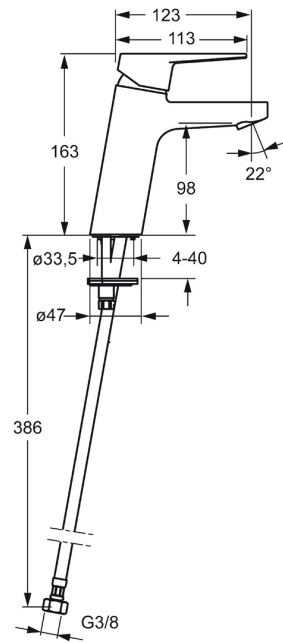

EAN: 4015474263864  
[static.hansa.com/09022283](http://static.hansa.com/09022283)

- Washbasin
- Single-lever
- Deck mounted
- Chrome
- Fixed spout
- PCA® - constant flow rate regardless of pressure variations
- Hot/Cold symbols, Single operating lever/handle
- Limitation option for maximum temperature and flow-rate, Adjustable hot water stop (included, retrofittable)
- $\varnothing$  35 mm ceramic cartridge for flow and temperature control
- Flexible inlet pipes
- Inner body made of DZR brass, Rapid installation system
- Without pop-up waste, Without draw-rod opening

### Flow properties

Flow-rate at 3 bar (with flow controller)	<b>6.0 l/min</b>
Pressure loss with flow (0.1 l/s)	<b>2 bar</b>

### Technical properties

DN-size (nominal dimension)	<b>DN15</b>
Hot water supply	<b>max. +70°C</b>
Working pressure	<b>1-10 bar</b>
Connection size	<b>G3/8</b>
Projection	<b>123 mm</b>
Backflow prevention (EN1717)	<b>AA</b>
Material	<b>Brass</b>

### SP09022283

	Name	Code
1	Lever	59913910
1.1	Screw, M5x8, SW2.5	59904755
1.3	Symbol plug Grey	59912112
2	Covering cap, 33x3 mm	59912504
3	Tightening nut, M40x1	1003409V
4	Cartridge, 3.5 Eco	59912324
4	Cartridge, 3.5 Classic	59913075
4.1	Temperature adjustment limiter	59912325
4.3	O-ring, d 28.24x2.62 Discontinued	59912590
4.4	O-ring, d 10.10x1.60 Discontinued	59905072
5.3	Bottom seal	59914591
5.5	Fixing plate	59904765
5.6	Screw, M8x1, SW13	59904766
5.7	Fixing set	59912113
5.8	Flexible pipe, L=430, G3/8-M10x1 RH Discontinued	59913213
5.9	Flexible pipe, L=430, G3/8-M10x1	59912515
5.10	O-ring, d 7.65x1.78	59902337
5.11	Gasket, 9.5x14.4x2	59912551
5.14	Fixing screw, M8x1, L=140	59912474
6	Aerator, M24x1, 6 l/min	59913727
N.I.	Key, SW30/34	59912108