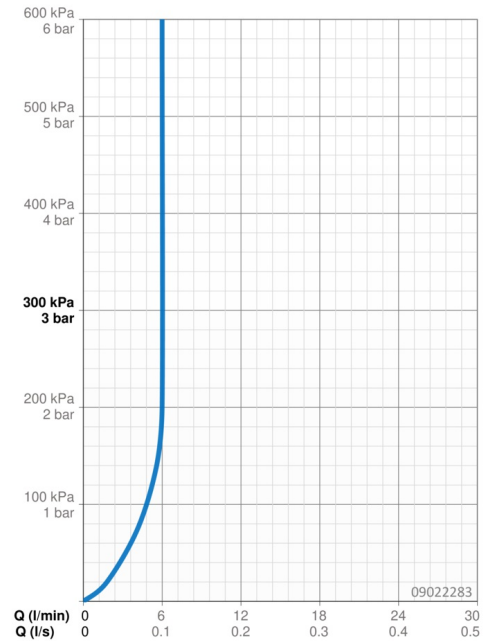

Technical data

Flow properties

Flow-rate at 3 bar (with flow controller)	6.0 l/min
Pressure loss with flow (0.1 l/s)	2 bar

Technical properties

DN-size (nominal dimension)	DN15
Hot water supply	max. +70°C
Working pressure	1-10 bar
Connection size	G3/8
Projection	123 mm
Backflow prevention (EN1717)	AA
Material	Brass

Regulations

EN standard	EN 817
Noise class	I (ISO 3822)

Approvals and Declarations

KIWA	K6116/08
DVGW	NW-6506CQ0410
ABP	P-IX 38553/IA
Declaration of conformity	DoC
EPD	S-P-06391