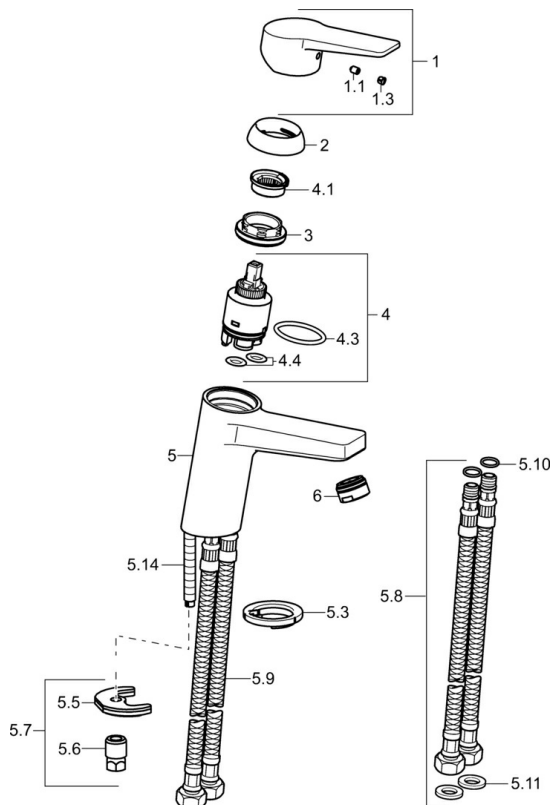

EAN: 4015474263864  
[static.hansa.com/09022283](http://static.hansa.com/09022283)

- Washbasin
- Single-lever
- Deck mounted
- Chrome
- Fixed spout
- PCA® - constant flow rate regardless of pressure variations
- Hot/Cold symbols, Single operating lever/handle
- Limitation option for maximum temperature and flow-rate, Adjustable hot water stop (included, retrofittable)
- $\varnothing$  35 mm ceramic cartridge for flow and temperature control
- Flexible inlet pipes
- Inner body made of DZR brass, Rapid installation system
- Without pop-up waste, Without draw-rod opening

### Technical properties

DN-size (nominal dimension)	<b>DN15</b>
Hot water supply	<b>max. +70°C</b>
Working pressure	<b>1-10 bar</b>
Connection size	<b>G3/8</b>
Projection	<b>123 mm</b>
Backflow prevention (EN1717)	<b>AA</b>
Material	<b>Brass</b>

### SP09022283

	Name	Code
1	Lever	59913910
1.1	Screw, M5x8, SW2.5	59904755
1.3	Symbol plug Grey	59912112
2	Covering cap, 33x3 mm	59912504
3	Tightening nut, M40x1	1003409V
4	Cartridge, 3.5 Eco	59912324
4	Cartridge, 3.5 Classic	59913075
4.1	Temperature adjustment limiter	59912325
4.3	O-ring, d 28.24x2.62 Discontinued	59912590
4.4	O-ring, d 10.10x1.60 Discontinued	59905072
5.3	Bottom seal	59914591
5.5	Fixing plate	59904765
5.6	Screw, M8x1, SW13	59904766
5.7	Fixing set	59912113
5.8	Flexible pipe, L=430, G3/8-M10x1 RH Discontinued	59913213
5.9	Flexible pipe, L=430, G3/8-M10x1	59912515
5.10	O-ring, d 7.65x1.78	59902337
5.11	Gasket, 9.5x14.4x2	59912551
5.14	Fixing screw, M8x1, L=140	59912474
6	Aerator, M24x1, 6 l/min	59913727
N.I.	Key, SW30/34	59912108