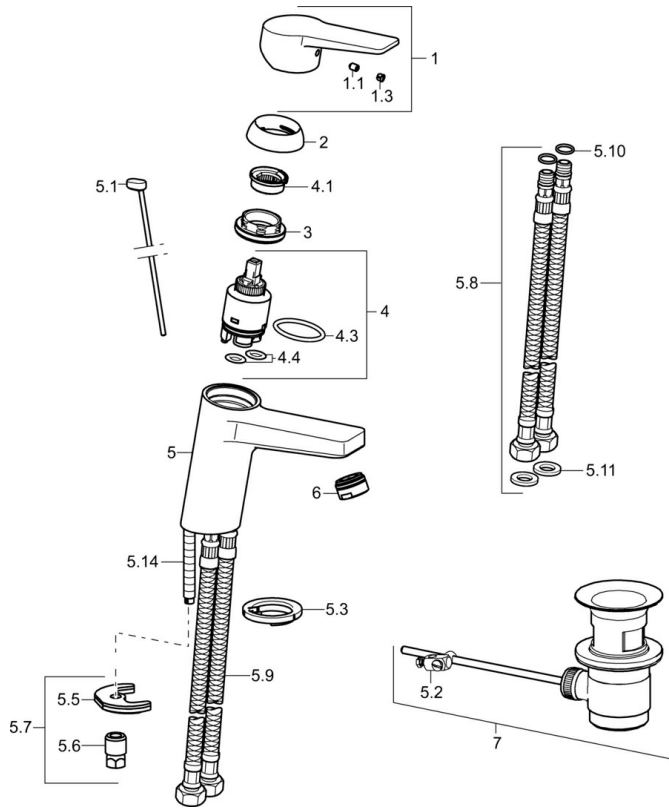

EAN: 4015474263826
static.hansa.com/09012283

- Washbasin
- Single-lever
- Deck mounted
- Chrome
- Fixed spout
- PCA® - constant flow rate regardless of pressure variations
- Hot/Cold symbols, Single operating lever/handle
- Pop-up waste with draw-rod
- Limitation option for maximum temperature and flow-rate, Adjustable hot water stop (included, retrofittable)
- ø 35 mm ceramic cartridge for flow and temperature control
- Flexible inlet pipes
- Inner body made of DZR brass, Rapid installation system

Technical data

Flow properties

Flow-rate at 3 bar (with flow controller) **6.0 l/min**

Technical properties

DN-size (nominal dimension) **DN15**
 Hot water supply **max. +70°C**
 Working pressure **0.5-10 bar**
 Connection size **G3/8**
 Projection **123 mm**
 Backflow prevention (EN1717) **AA**
 Material **Brass**

Spare parts

SP09012283

	Name	Code
1	Lever	59913910
1.1	Screw, M5x8, SW2.5	59904755
1.3	Symbol plug Grey	59912112
2	Covering cap, 33x3 mm	59912504
3	Tightening nut, M40x1	1003409V
4	Cartridge, 3.5 Eco	59912324
4	Cartridge, 3.5 Classic	59913075
4.1	Temperature adjustment limiter	59912325
4.3	O-ring, d 28.24x2.62 Discontinued	59912590
4.4	O-ring, d 10.10x1.60 Discontinued	59905072
5.1	Pop-up operating rod	59913067
5.2	Swivel joint	59904624
5.3	Bottom seal	59914591
5.5	Fixing plate	59904765
5.6	Screw, M8x1, SW13	59904766
5.7	Fixing set	59912113
5.8	Flexible pipe, L=430, G3/8-M10x1 RH Discontinued	59913213
5.9	Flexible pipe, L=430, G3/8-M10x1	59912515
5.10	O-ring, d 7.65x1.78	59902337
5.11	Gasket, 9.5x14.4x2	59912551
5.14	Fixing screw, M8x1, L=140	59912474
6	Aerator, M24x1, 6 l/min	59913727
7	Pop-up waste	59904620
7	Pop-up waste, (2019-)	59914764
N.I.	Key, SW30/34	59912108