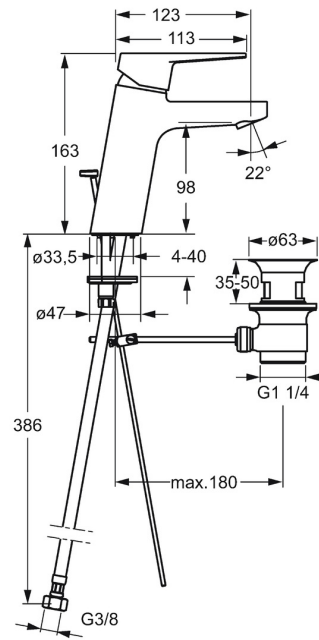

EAN: 4015474263826
static.hansa.com/09012283

- Washbasin
- Single-lever
- Deck mounted
- Chrome
- Fixed spout
- PCA® - constant flow rate regardless of pressure variations
- Hot/Cold symbols, Single operating lever/handle
- Pop-up waste with draw-rod
- Limitation option for maximum temperature and flow-rate, Adjustable hot water stop (included, retrofittable)
- ø 35 mm ceramic cartridge for flow and temperature control
- Flexible inlet pipes
- Inner body made of DZR brass, Rapid installation system

Technical data

Flow properties

Flow-rate at 3 bar (with flow controller) **6.0 l/min**

Technical properties

DN-size (nominal dimension) **DN15**
 Hot water supply **max. +70°C**
 Working pressure **0.5-10 bar**
 Connection size **G3/8**
 Projection **123 mm**
 Backflow prevention (EN1717) **AA**
 Material **Brass**

Spare parts

SP09012283

	Name	Code
1	Lever	59913910
1.1	Screw, M5x8, SW2.5	59904755
1.3	Symbol plug Grey	59912112
2	Covering cap, 33x3 mm	59912504
3	Tightening nut, M40x1	1003409V
4	Cartridge, 3.5 Eco	59912324
4	Cartridge, 3.5 Classic	59913075
4.1	Temperature adjustment limiter	59912325
4.3	O-ring, d 28.24x2.62 Discontinued	59912590
4.4	O-ring, d 10.10x1.60 Discontinued	59905072
5.1	Pop-up operating rod	59913067
5.2	Swivel joint	59904624
5.3	Bottom seal	59914591
5.5	Fixing plate	59904765
5.6	Screw, M8x1, SW13	59904766
5.7	Fixing set	59912113
5.8	Flexible pipe, L=430, G3/8-M10x1 RH Discontinued	59913213
5.9	Flexible pipe, L=430, G3/8-M10x1	59912515
5.10	O-ring, d 7.65x1.78	59902337
5.11	Gasket, 9.5x14.4x2	59912551
5.14	Fixing screw, M8x1, L=140	59912474
6	Aerator, M24x1, 6 l/min	59913727
7	Pop-up waste	59904620
7	Pop-up waste, (2019-)	59914764
N.I.	Key, SW30/34	59912108