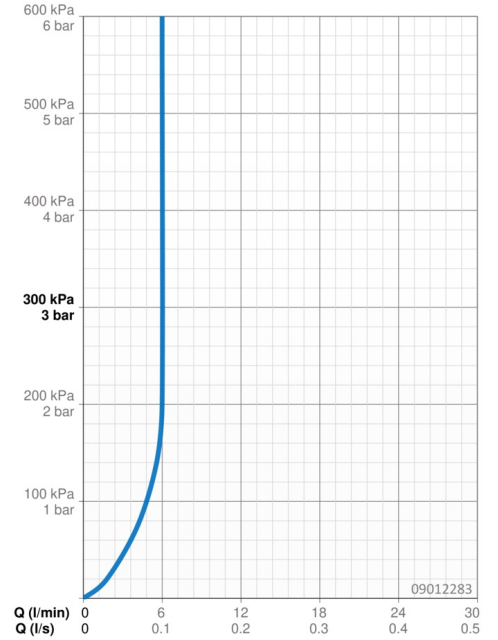

EAN: 4015474263826
static.hansa.com/09012283

- Washbasin
- Single-lever
- Deck mounted
- Chrome
- Fixed spout
- PCA® - constant flow rate regardless of pressure variations
- Hot/Cold symbols, Single operating lever/handle
- Pop-up waste with draw-rod
- Limitation option for maximum temperature and flow-rate, Adjustable hot water stop (included, retrofittable)
- ø 35 mm ceramic cartridge for flow and temperature control
- Flexible inlet pipes
- Inner body made of DZR brass, Rapid installation system

Technical data

Flow properties

Flow-rate at 3 bar (with flow controller) **6.0 l/min**

Technical properties

DN-size (nominal dimension) **DN15**
 Hot water supply **max. +70°C**
 Working pressure **0.5-10 bar**
 Connection size **G3/8**
 Projection **123 mm**
 Backflow prevention (EN1717) **AA**
 Material **Brass**

Spare parts

SP09012283

	Name	Code
1	Lever	59913910
1.1	Screw, M5x8, SW2.5	59904755
1.3	Symbol plug Grey	59912112
2	Covering cap, 33x3 mm	59912504
3	Tightening nut, M40x1	1003409V
4	Cartridge, 3.5 Eco	59912324
4	Cartridge, 3.5 Classic	59913075
4.1	Temperature adjustment limiter	59912325
4.3	O-ring, d 28.24x2.62 Discontinued	59912590
4.4	O-ring, d 10.10x1.60 Discontinued	59905072
5.1	Pop-up operating rod	59913067
5.2	Swivel joint	59904624
5.3	Bottom seal	59914591
5.5	Fixing plate	59904765
5.6	Screw, M8x1, SW13	59904766
5.7	Fixing set	59912113
5.8	Flexible pipe, L=430, G3/8-M10x1 RH Discontinued	59913213
5.9	Flexible pipe, L=430, G3/8-M10x1	59912515
5.10	O-ring, d 7.65x1.78	59902337
5.11	Gasket, 9.5x14.4x2	59912551
5.14	Fixing screw, M8x1, L=140	59912474
6	Aerator, M24x1, 6 l/min	59913727
7	Pop-up waste	59904620
7	Pop-up waste, (2019-)	59914764
N.I.	Key, SW30/34	59912108