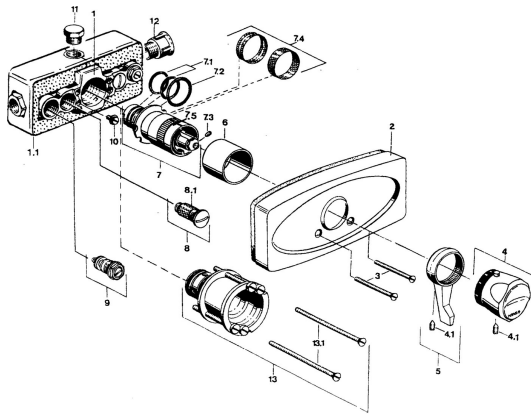

EAN: 4057304013751
static.hansa.com/08930101

- Shower solutions
- Chrome
- Trim Kit
- Temperature control handle
- Concealed wall mounting

Technical data

Technical properties

| | |
|------------------|-------------------|
| Hot water supply | max. +80°C |
| Working pressure | 0.5-10 bar |

Spare parts

SP08930101

| | Name | Code |
|------|---|----------|
| 3 | Screw, M5x65 | 59904847 |
| 4 | Temperature control handle Discontinued | 59906965 |
| 4.1 | Screw, M6x9.5 | 59901609 |
| 5 | Lever | 59905722 |
| 6 | Cover sleeve | 59904502 |
| 7 | Thermostatic cartridge, G1/2 | 59904501 |
| 7.1 | O-ring, d 27x2 | 59901532 |
| 7.2 | O-ring, 35x2.5 | 59905020 |
| 7.3 | Screw, M4x4 | 59901027 |
| 7.4 | Strainer, 0.16 mm Discontinued | 59905036 |
| 7.5 | Temperature adjustment limiter | 59906355 |
| 7.6 | Sealing kit Discontinued | 59910658 |
| 8 | Filter sealing | 59904503 |
| 8.1 | Strainer Discontinued | 59901638 |
| 9 | Shut-off valve | 59901644 |
| 10 | Screw, M6 | 59901641 |
| 11 | Plug, G1/2 | 59905013 |
| 13 | Raising kit, 35 mm Discontinued | 59904602 |
| 13.1 | Screw, M5x105 Discontinued | 59901639 |
| N.I. | Cover flange | 59910039 |