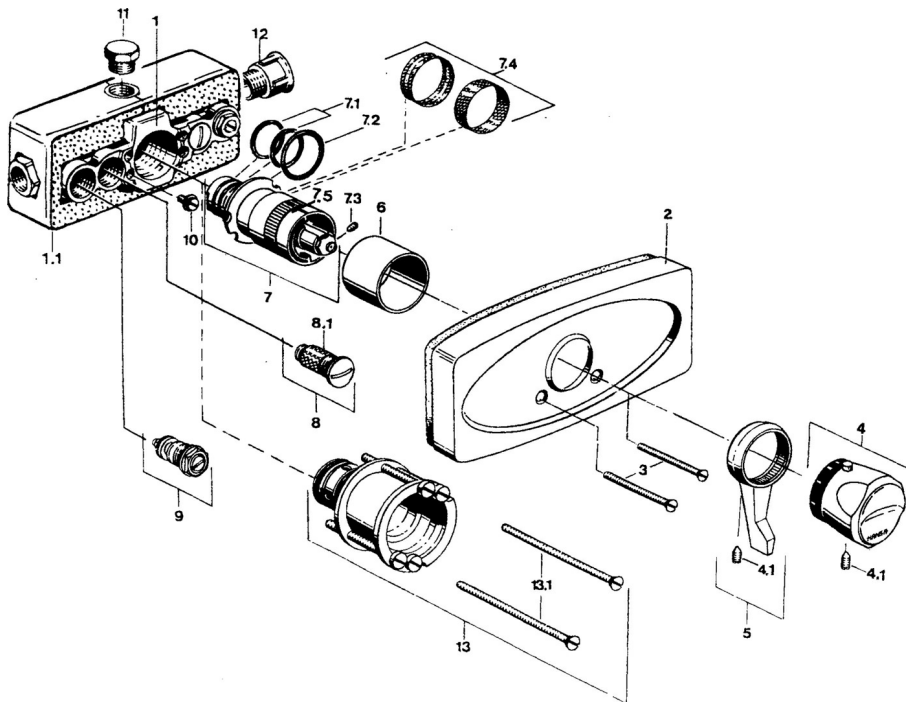

EAN: 4057304013751
static.hansa.com/08930101

- Shower solutions
- Chrome
- Trim Kit
- Temperature control handle
- Concealed wall mounting

Technical data

Technical properties

| | |
|------------------|-------------------|
| Hot water supply | max. +80°C |
| Working pressure | 0.5-10 bar |

Spare parts

SP08930101

| | Name | Code |
|------|---|----------|
| 3 | Screw, M5x65 | 59904847 |
| 4 | Temperature control handle Discontinued | 59906965 |
| 4.1 | Screw, M6x9.5 | 59901609 |
| 5 | Lever | 59905722 |
| 6 | Cover sleeve | 59904502 |
| 7 | Thermostatic cartridge, G1/2 | 59904501 |
| 7.1 | O-ring, d 27x2 | 59901532 |
| 7.2 | O-ring, 35x2.5 | 59905020 |
| 7.3 | Screw, M4x4 | 59901027 |
| 7.4 | Strainer, 0.16 mm Discontinued | 59905036 |
| 7.5 | Temperature adjustment limiter | 59906355 |
| 7.6 | Sealing kit Discontinued | 59910658 |
| 8 | Filter sealing | 59904503 |
| 8.1 | Strainer Discontinued | 59901638 |
| 9 | Shut-off valve | 59901644 |
| 10 | Screw, M6 | 59901641 |
| 11 | Plug, G1/2 | 59905013 |
| 13 | Raising kit, 35 mm Discontinued | 59904602 |
| 13.1 | Screw, M5x105 Discontinued | 59901639 |
| N.I. | Cover flange | 59910039 |