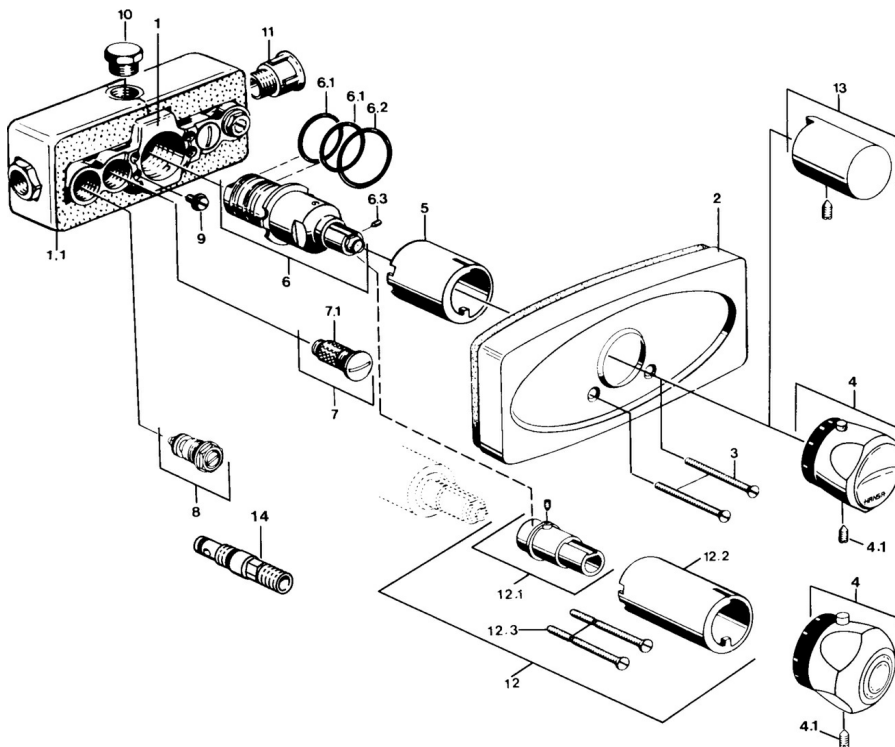

EAN: 4057304013737  
[static.hansa.com/08910101](http://static.hansa.com/08910101)

- Shower solutions
- Trim Kit
- Concealed wall mounting
- Chrome
- Temperature control handle
- Non-return valve(s)

### Technical properties

Hot water supply	<b>max. +80°C</b>
Working pressure	<b>0.5-10 bar</b>
Backflow prevention (EN1717)	<b>EB</b>

## Spare parts

### SP08910101

	Name	Code
1.2	Sealing kit Discontinued	59901645
3	Screw, M5x65	59904847
4	Temperature control handle Discontinued	59906965
4.1	Screw, M6x9.5	59901609
5	Cover sleeve	59904915
6	Thermostatic cartridge, G1/2	59901640
6.1	O-ring, d 27x2	59901532
6.2	O-ring, 35x2.5	59905020
6.3	Screw, M4x4	59901027
6.4	Sealing kit	59910656
7	Non-return valve	59901610
7.1	Strainer Discontinued	59901638
8	Shut-off valve	59901644
9	Screw, M6	59901641
10	Plug, G1/2	59905013
12	Raising kit, 35 mm	59901607
12.1	Fixing bolt Discontinued	59901647
12.3	Screw, M5x105 Discontinued	59901639
N.I.	Thermostatic cartridge, H/C reversed	59901940