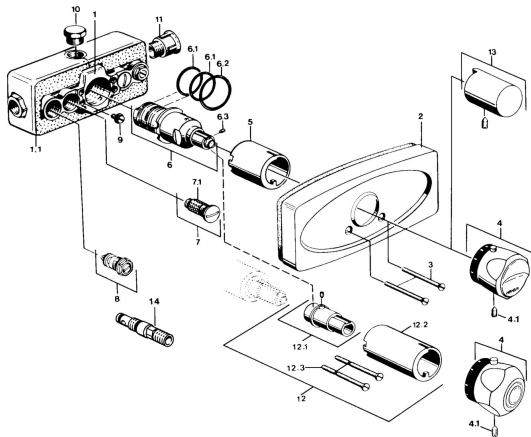

EAN: 4057304013737  
[static.hansa.com/08910101](http://static.hansa.com/08910101)

- Shower solutions
- Trim Kit
- Concealed wall mounting
- Chrome
- Temperature control handle
- Non-return valve(s)

### Technical properties

Hot water supply	<b>max. +80°C</b>
Working pressure	<b>0.5-10 bar</b>
Backflow prevention (EN1717)	<b>EB</b>

## Spare parts

### SP08910101

	Name	Code
1.2	Sealing kit Discontinued	59901645
3	Screw, M5x65	59904847
4	Temperature control handle Discontinued	59906965
4.1	Screw, M6x9.5	59901609
5	Cover sleeve	59904915
6	Thermostatic cartridge, G1/2	59901640
6.1	O-ring, d 27x2	59901532
6.2	O-ring, 35x2.5	59905020
6.3	Screw, M4x4	59901027
6.4	Sealing kit	59910656
7	Non-return valve	59901610
7.1	Strainer Discontinued	59901638
8	Shut-off valve	59901644
9	Screw, M6	59901641
10	Plug, G1/2	59905013
12	Raising kit, 35 mm	59901607
12.1	Fixing bolt Discontinued	59901647
12.3	Screw, M5x105 Discontinued	59901639
N.I.	Thermostatic cartridge, H/C reversed	59901940