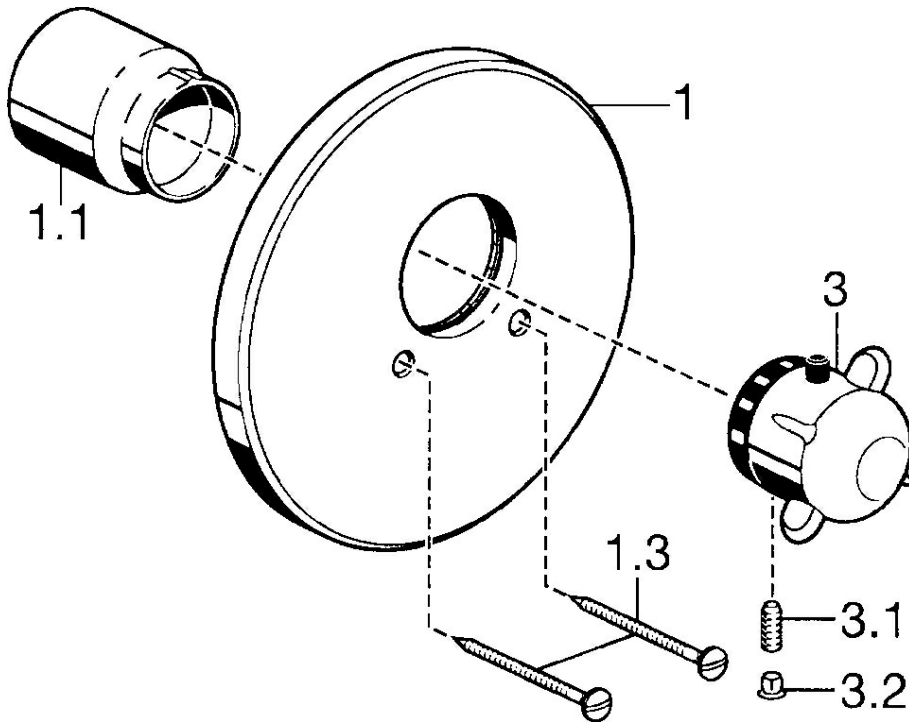

EAN: 4015474030084
static.hansa.com/08859101

- Shower solutions
- Thermostatic, Trim Kit
- Concealed wall mounting
- Chrome
- Temperature control handle
- Thermostatic cartridge for automatic temperature control
- Round rosette

Technical data

Technical properties

Hot water supply	max. +80°C
Working pressure	1-10 bar

Regulations

EN standard	EN 1111
-------------	----------------

Spare parts

SP08859101

	Name	Code
1	Cover plate, d 188 mm	59912124
1.1	Covering cap Gold Discontinued	59911569
1.1	Covering cap	59911564
1.3	Screw, M5x65	59904847
1.3	Screw, M5x65 Gold Discontinued	59904849
3	Temperature control handle Discontinued	59912025
3.1	Screw, M6x9.5	59901609
3.2	Cover plug	59911840
3.3	Rebound pin	59912005
N.I.	Raising kit, 35 mm	59911438