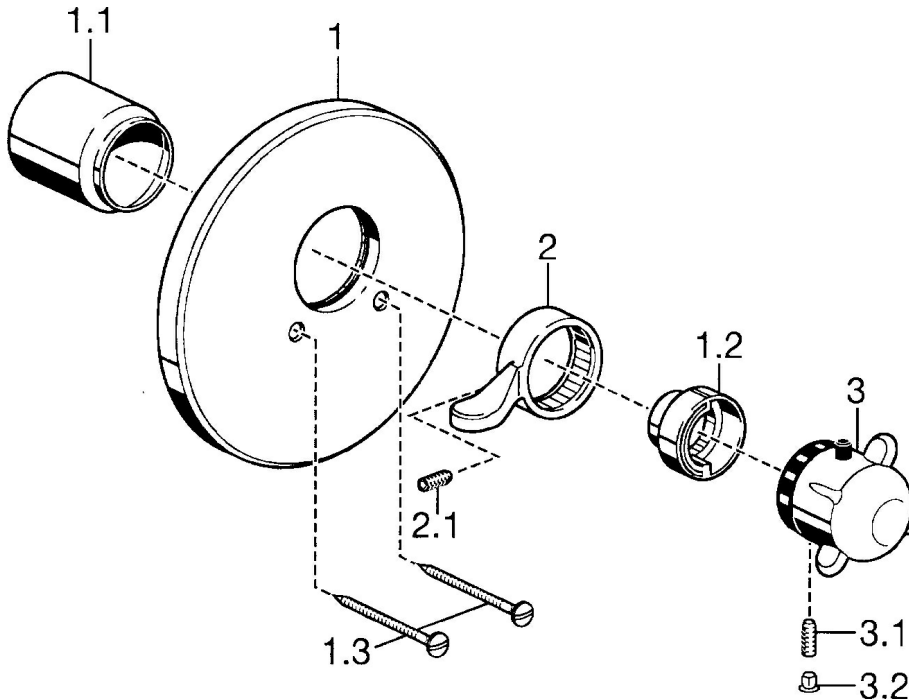

EAN: 4015474030121
static.hansa.com/08839101

- Shower solutions
- Thermostatic, Trim Kit
- Concealed wall mounting
- Chrome
- Temperature control handle
- Thermostatic cartridge for automatic temperature control
- Round rosette

Technical data

Technical properties

Hot water supply	max. +80°C
Working pressure	1-10 bar

Regulations

EN standard	EN 1111
-------------	----------------

Spare parts

SP08839101

	Name	Code
1	Cover plate, d 188 mm	59912124
1.1	Covering cap	59911570
1.1	Covering cap Gold Discontinued	59911575
1.2	Temperature adjustment limiter Gold Discontinued	59905713
1.2	Temperature adjustment limiter	59906355
1.3	Screw, M5x65 Gold Discontinued	59904849
1.3	Screw, M5x65	59904847
2	Lever	59905722
3	Temperature control handle Discontinued	59912025
3.1	Screw, M6x9.5	59901609
3.2	Cover plug	59911840
3.3	Rebound pin	59912005
N.I.	Raising kit, 35 mm	59911438