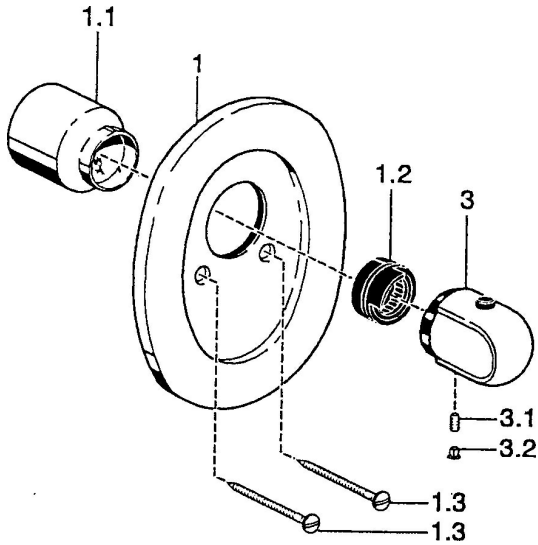

EAN: 4015474544338
static.hansa.com/08799102

- Shower solutions
- Trim Kit
- Concealed wall mounting
- Chrome
- Temperature control handle

Technical data

Technical properties

Hot water supply	max. +80°C
Working pressure	0.5-10 bar

Spare parts

SP08799102

	Name	Code
1	Cover flange Discontinued	59910662
1.1	Covering cap Discontinued	59911902
1.2	Temperature adjustment limiter	59911660
1.3	Screw, M5x65	59904847
1.3	Screw, M5x65 White Discontinued	59906672
3	Temperature control handle, 38° limited	59911726
3	Temperature control handle	59911830
3.1	Screw, M6x9.5	59901609
3.2	Cover plug	59911840
N.I.	Extension screw kit, L=35 Discontinued	59911595