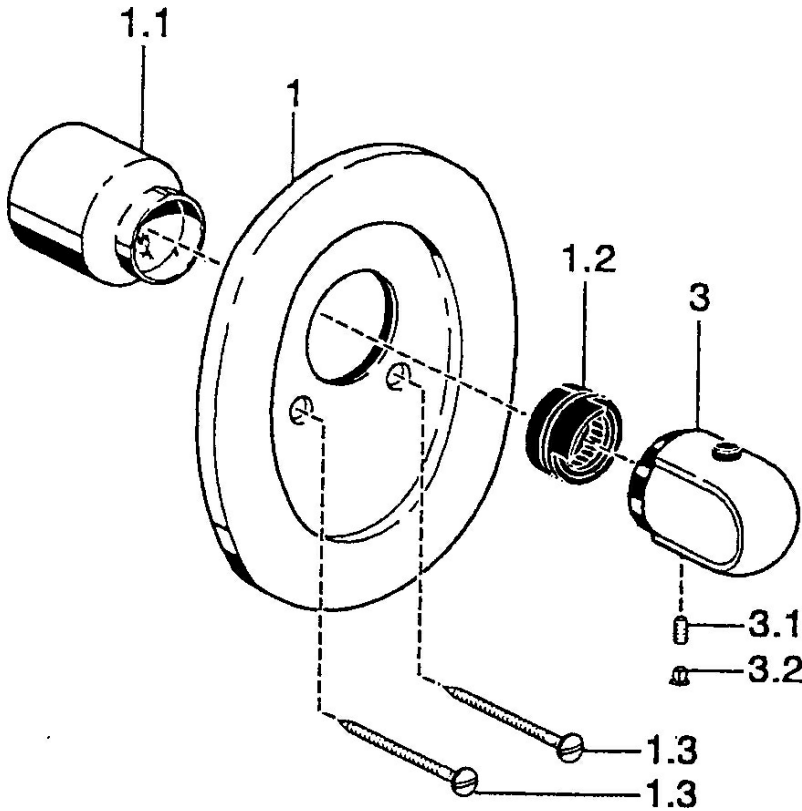

EAN: 4015474544338
static.hansa.com/08799102

- Shower solutions
- Trim Kit
- Concealed wall mounting
- Chrome
- Temperature control handle

Technical data

Technical properties

Hot water supply	max. +80°C
Working pressure	0.5-10 bar

Spare parts

SP08799102

	Name	Code
1	Cover flange Discontinued	59910662
1.1	Covering cap Discontinued	59911902
1.2	Temperature adjustment limiter	59911660
1.3	Screw, M5x65	59904847
1.3	Screw, M5x65 White Discontinued	59906672
3	Temperature control handle, 38° limited	59911726
3	Temperature control handle	59911830
3.1	Screw, M6x9.5	59901609
3.2	Cover plug	59911840
N.I.	Extension screw kit, L=35 Discontinued	59911595