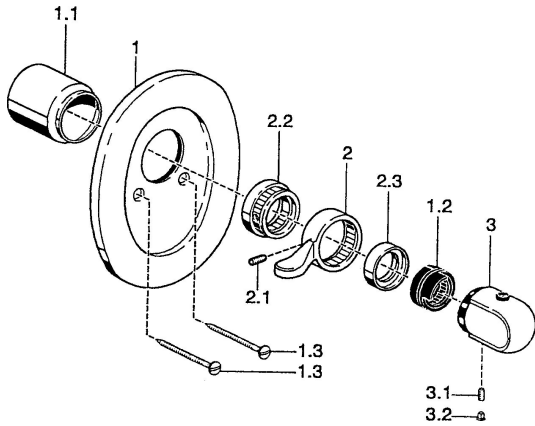

EAN: 4015474544215  
[static.hansa.com/08789102](https://static.hansa.com/08789102)

- Shower solutions
- Trim Kit
- Concealed wall mounting
- Chrome
- Temperature control handle

## Technical data

### Technical properties

Hot water supply	max. +80°C
Working pressure	0.5-10 bar

### SP08789102

	Name	Code
1	Cover flange Discontinued	59910662
1.1	Covering cap Discontinued	59911908
1.1	Covering cap White Discontinued	59911910
1.2	Temperature adjustment limiter	59911660
1.3	Screw, M5x65 White Discontinued	59906672
1.3	Screw, M5x65	59904847
2	Lever	59905722
2	Lever White Discontinued	59906138
2.1	Screw, M6x16, SW 2.5	59910120
2.3	Cover Discontinued	59911904
3	Temperature control handle	59911830
3	Temperature control handle, 38° limited	59911726
3.1	Screw, M6x9.5	59901609
3.2	Cover plug	59911840