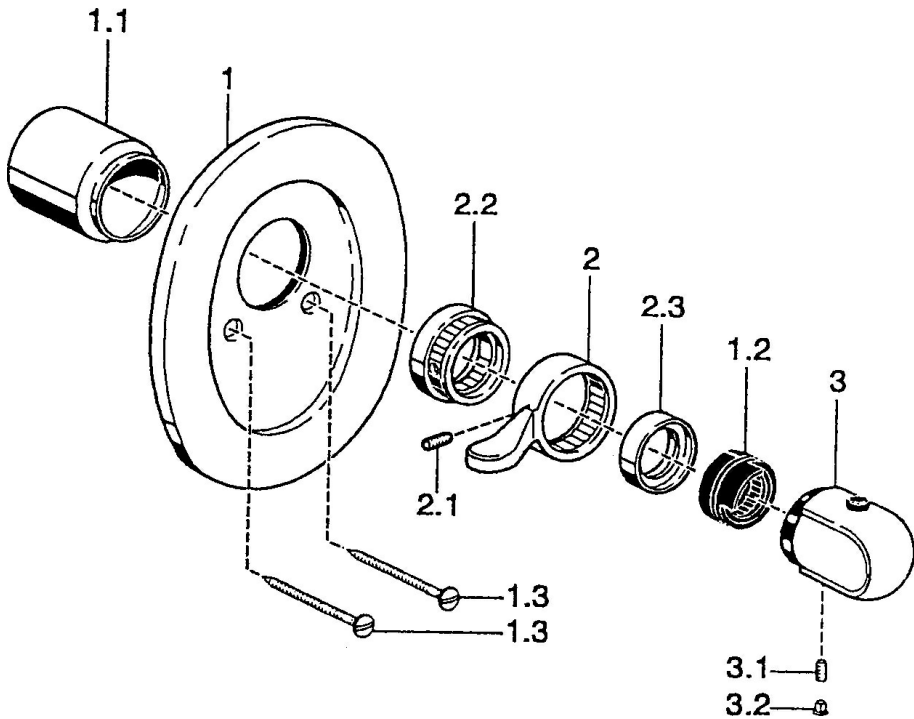

EAN: 4015474544215  
[static.hansa.com/08789102](https://static.hansa.com/08789102)

- Shower solutions
- Trim Kit
- Concealed wall mounting
- Chrome
- Temperature control handle

## Technical data

### Technical properties

Hot water supply	max. +80°C
Working pressure	0.5-10 bar

### SP08789102

	Name	Code
1	Cover flange Discontinued	59910662
1.1	Covering cap Discontinued	59911908
1.1	Covering cap White Discontinued	59911910
1.2	Temperature adjustment limiter	59911660
1.3	Screw, M5x65 White Discontinued	59906672
1.3	Screw, M5x65	59904847
2	Lever	59905722
2	Lever White Discontinued	59906138
2.1	Screw, M6x16, SW 2.5	59910120
2.3	Cover Discontinued	59911904
3	Temperature control handle	59911830
3	Temperature control handle, 38° limited	59911726
3.1	Screw, M6x9.5	59901609
3.2	Cover plug	59911840