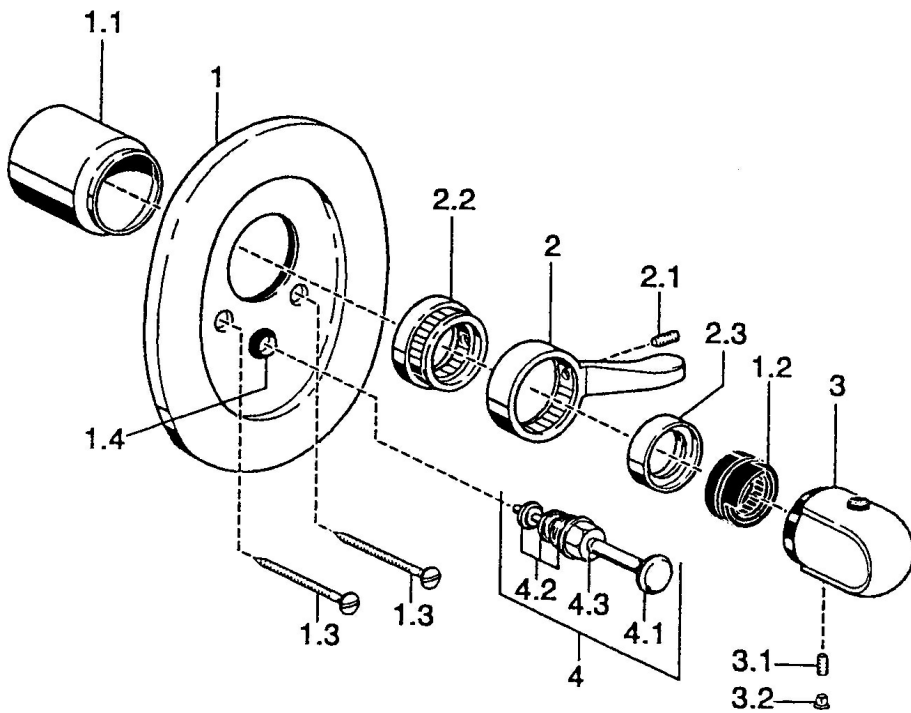

EAN: 4015474544161
static.hansa.com/08779102

- Shower solutions
- Trim Kit
- Concealed wall mounting
- Chrome
- Temperature control handle

Technical data

Technical properties

Hot water supply	max. +80°C
Working pressure	0.5-10 bar

Spare parts

SP08779102

	Name	Code
1.1	Covering cap White Discontinued	59911910
1.1	Covering cap Discontinued	59911908
1.2	Temperature adjustment limiter	59911660
1.3	Screw, M5x65 White Discontinued	59906672
1.3	Screw, M5x65	59904847
1.4	Flow limiting cap	59904846
2	Lever	59905722
2	Lever White Discontinued	59906138
2.1	Screw, M6x16, SW 2.5	59910120
2.3	Cover Discontinued	59911904
3	Temperature control handle, 38° limited	59911726
3	Temperature control handle	59911830
3.1	Screw, M6x9.5	59901609
3.2	Cover plug	59911840
4	Diverter	59910900
4	Diverter White Discontinued	59910901
4.1	Push button	59904828
4.2	Sealing kit	59904791
4.3	O-ring, d 4x1	59902331