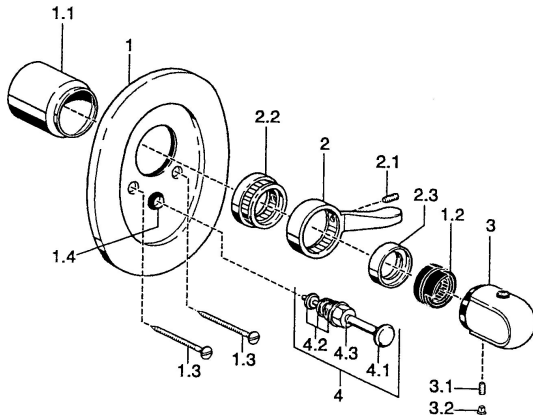

EAN: 4015474544161
static.hansa.com/08779102

- Shower solutions
- Trim Kit
- Concealed wall mounting
- Chrome
- Temperature control handle

Technical data

Technical properties

Hot water supply	max. +80°C
Working pressure	0.5-10 bar

Spare parts

SP08779102

	Name	Code
1.1	Covering cap White Discontinued	59911910
1.1	Covering cap Discontinued	59911908
1.2	Temperature adjustment limiter	59911660
1.3	Screw, M5x65 White Discontinued	59906672
1.3	Screw, M5x65	59904847
1.4	Flow limiting cap	59904846
2	Lever	59905722
2	Lever White Discontinued	59906138
2.1	Screw, M6x16, SW 2.5	59910120
2.3	Cover Discontinued	59911904
3	Temperature control handle, 38° limited	59911726
3	Temperature control handle	59911830
3.1	Screw, M6x9.5	59901609
3.2	Cover plug	59911840
4	Diverter	59910900
4	Diverter White Discontinued	59910901
4.1	Push button	59904828
4.2	Sealing kit	59904791
4.3	O-ring, d 4x1	59902331