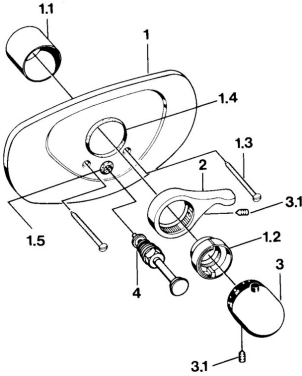

EAN: 4015474644632
static.hansa.com/08699105

- Shower solutions
- Trim Kit
- Concealed wall mounting
- Chrome
- Temperature control handle

Technical data

Technical properties

| | |
|------------------|-------------------|
| Hot water supply | max. +80°C |
| Working pressure | 0.5-10 bar |

Spare parts

SP08699105

| | Name | Code |
|-----|---|----------|
| 1.1 | Cover sleeve | 59904502 |
| 1.2 | Temperature adjustment limiter Edelmessing Discontinued | 59906926 |
| 1.2 | Temperature adjustment limiter | 59906355 |
| 1.3 | Screw, M5x65 White Discontinued | 59906672 |
| 1.3 | Screw, M5x65 | 59904847 |
| 1.4 | Ring Black | 59911154 |
| 1.5 | Flow limiting cap | 59904846 |
| 2 | Lever | 59905722 |
| 2 | Lever Aranja Discontinued | 59910312 |
| 2 | Lever White Discontinued | 59906138 |
| 3 | Temperature control handle White Discontinued | 59910306 |
| 3 | Temperature control handle | 59910304 |
| 3.1 | Screw, M6x9.5 | 59901609 |
| 4 | Diverter | 59911156 |
| 4 | Diverter Edelmessing Discontinued | 59910904 |
| 4 | Diverter White Discontinued | 59910901 |
| 4.1 | Sealing kit | 59904791 |