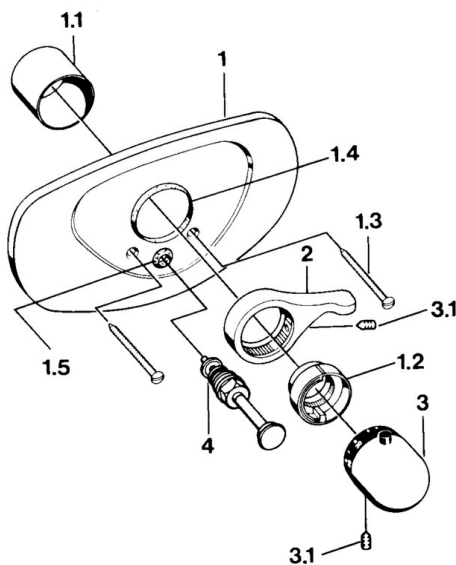

EAN: 4015474644632
static.hansa.com/08699105

- Shower solutions
- Trim Kit
- Concealed wall mounting
- Chrome
- Temperature control handle

Technical data

Technical properties

| | |
|------------------|-------------------|
| Hot water supply | max. +80°C |
| Working pressure | 0.5-10 bar |

Spare parts

SP08699105

| | Name | Code |
|-----|---|----------|
| 1.1 | Cover sleeve | 59904502 |
| 1.2 | Temperature adjustment limiter Edelmessing Discontinued | 59906926 |
| 1.2 | Temperature adjustment limiter | 59906355 |
| 1.3 | Screw, M5x65 White Discontinued | 59906672 |
| 1.3 | Screw, M5x65 | 59904847 |
| 1.4 | Ring Black | 59911154 |
| 1.5 | Flow limiting cap | 59904846 |
| 2 | Lever | 59905722 |
| 2 | Lever Aranja Discontinued | 59910312 |
| 2 | Lever White Discontinued | 59906138 |
| 3 | Temperature control handle White Discontinued | 59910306 |
| 3 | Temperature control handle | 59910304 |
| 3.1 | Screw, M6x9.5 | 59901609 |
| 4 | Diverter | 59911156 |
| 4 | Diverter Edelmessing Discontinued | 59910904 |
| 4 | Diverter White Discontinued | 59910901 |
| 4.1 | Sealing kit | 59904791 |