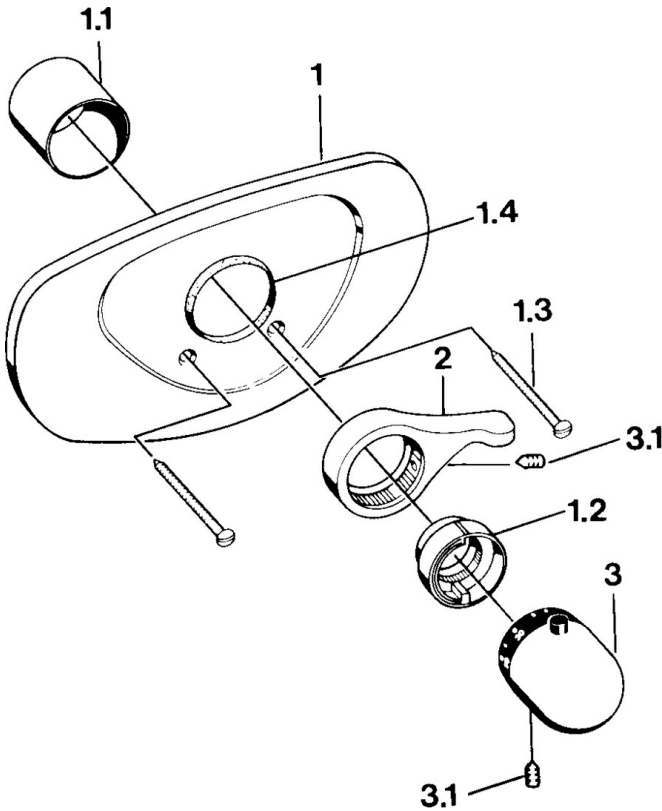

EAN: 4015474644533
static.hansa.com/08689105

- Shower solutions
- Trim Kit
- Concealed wall mounting
- Chrome
- Temperature control handle

Technical data

Technical properties

Hot water supply	max. +80°C
Working pressure	0.5-10 bar

Spare parts

SP08689105

	Name	Code
1.1	Cover sleeve	59904502
1.2	Temperature adjustment limiter Edelmessing Discontinued	59906926
1.2	Temperature adjustment limiter	59906355
1.3	Screw, M5x65	59904847
1.3	Screw, M5x65 White Discontinued	59906672
1.4	Ring Black	59911154
2	Lever	59905722
2	Lever White Discontinued	59906138
2	Lever Aranja Discontinued	59910312
3	Temperature control handle	59910304
3	Temperature control handle White Discontinued	59910306
3.1	Screw, M6x9.5	59901609
N.I.	Raising kit, 35 mm Discontinued	59904602