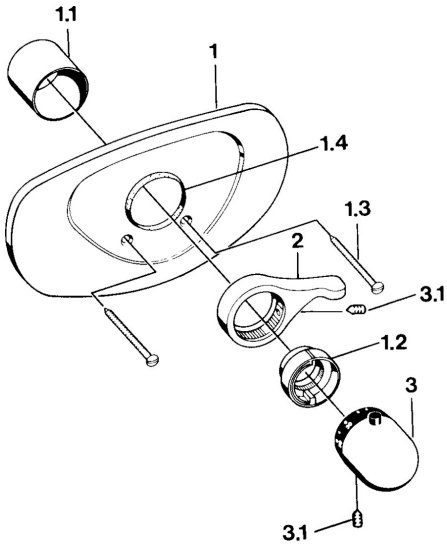

EAN: 4015474644533
static.hansa.com/08689105

- Shower solutions
- Trim Kit
- Concealed wall mounting
- Chrome
- Temperature control handle

Technical data

Technical properties

Hot water supply	max. +80°C
Working pressure	0.5-10 bar

Spare parts

SP08689105

	Name	Code
1.1	Cover sleeve	59904502
1.2	Temperature adjustment limiter Edelmessing Discontinued	59906926
1.2	Temperature adjustment limiter	59906355
1.3	Screw, M5x65	59904847
1.3	Screw, M5x65 White Discontinued	59906672
1.4	Ring Black	59911154
2	Lever	59905722
2	Lever White Discontinued	59906138
2	Lever Aranja Discontinued	59910312
3	Temperature control handle	59910304
3	Temperature control handle White Discontinued	59910306
3.1	Screw, M6x9.5	59901609
N.I.	Raising kit, 35 mm Discontinued	59904602