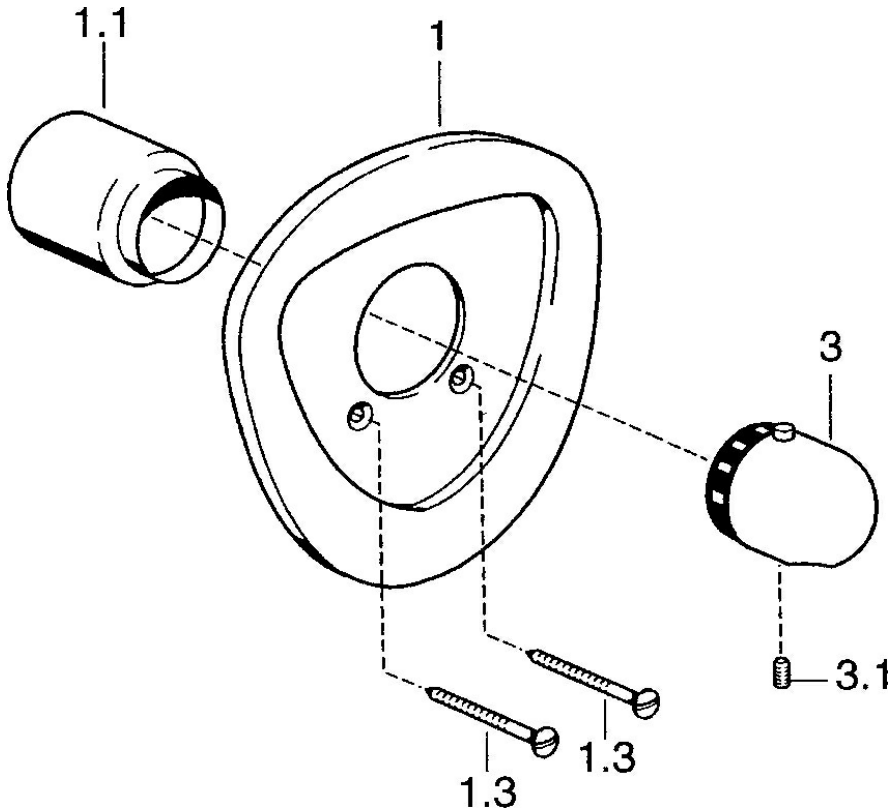

EAN: 4015474681538
static.hansa.com/08679195

- Shower solutions
- Thermostatic, Trim Kit
- Concealed wall mounting
- Chrome
- Temperature control handle
- Thermostatic cartridge for automatic temperature control

Technical data

Technical properties

Hot water supply	max. +80°C
Working pressure	1-10 bar

Regulations

EN standard	EN 1111
-------------	----------------

Spare parts

SP08679195

Name	Code
1.1 Covering cap Discontinued	59911584
1.3 Screw, M5x65 White Discontinued	59906672
1.3 Screw, M5x65	59904847
3 Temperature control handle	59910304
3 Temperature control handle White Discontinued	59910306
3.1 Screw, M6x9.5	59901609
N.I. Raising kit, 35 mm	59912459
N.I. Raising kit, 35 mm	59911438