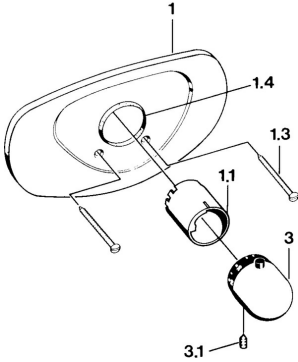

EAN: 4015474644410  
[static.hansa.com/08679105](http://static.hansa.com/08679105)

- Shower solutions
- Trim Kit
- Concealed wall mounting
- Chrome
- Temperature control handle

### Technical properties

Hot water supply	<b>max. +80°C</b>
Working pressure	<b>0.5-10 bar</b>

### SP08679105

	Name	Code
1.1	Cover sleeve	59904915
1.3	Screw, M5x65 White Discontinued	59906672
1.3	Screw, M5x65	59904847
1.4	Ring Black	59911154
3	Temperature control handle	59910304
3	Temperature control handle White Discontinued	59910306
3.1	Screw, M6x9.5	59901609
N.I.	Raising kit, 35 mm	59901607