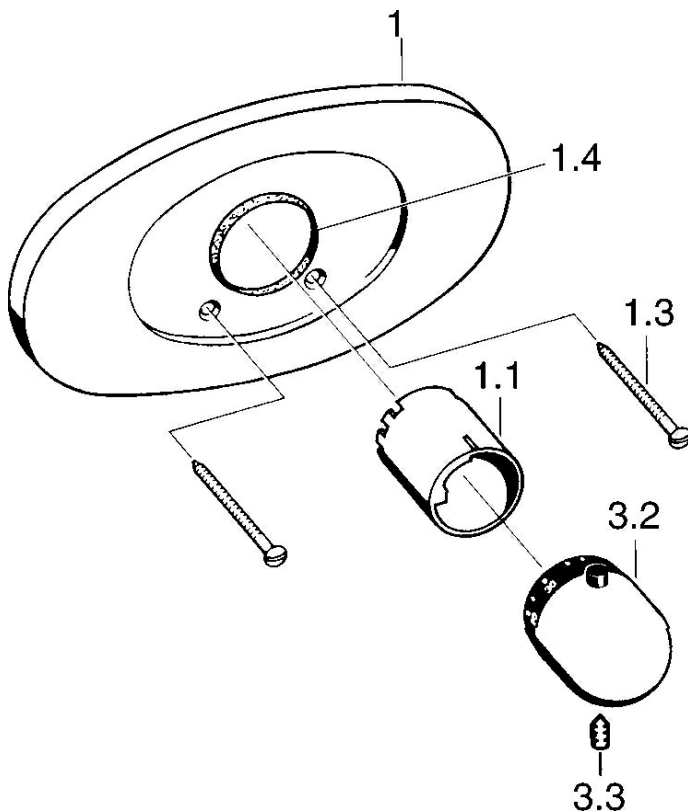

EAN: 4015474608825
static.hansa.com/08659105

- Shower solutions
- Trim Kit
- Concealed wall mounting
- Chrome
- Temperature control handle
- Safety stop against scalding at 38°C
- Soft edge rosette, Cover plate fixed with screws, Sleeve
- Without diverter

Technical data

Technical properties

Hot water supply	max. +80°C
Working pressure	0.5-10 bar

Spare parts

SP08659105

	Name	Code
1	Cover flange	59910039
1.1	Cover sleeve	59904915
1.3	Screw, M5x65	59904847
1.3	Screw, M5x65 Gold Discontinued	59904849
1.3	Screw, M5x65 White Discontinued	59906672
1.4	Ring Black	59911154
3.2	Temperature control handle Chrome/Satin Discontinued	59910305
3.2	Temperature control handle White Discontinued	59910306
3.2	Temperature control handle	59910304
3.3	Screw, M6x9.5	59901609
N.I.	Raising kit, 35 mm	59901607