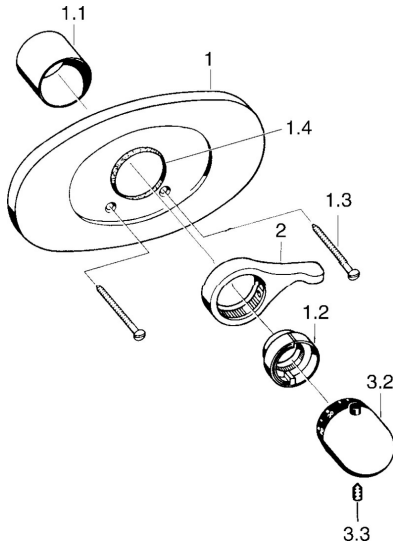

EAN: 4015474608665
static.hansa.com/08639105

- Shower solutions
- Trim Kit
- Concealed wall mounting
- Chrome
- Temperature control handle

Technical data

Technical properties

Hot water supply	max. +80°C
Working pressure	0.5-10 bar

Spare parts

SP08639105

	Name	Code
1	Cover flange	59910039
1.1	Cover sleeve	59904502
1.2	Temperature adjustment limiter	59906355
1.2	Temperature adjustment limiter Edelmessing Discontinued	59906926
1.3	Screw, M5x65	59904847
1.3	Screw, M5x65 White Discontinued	59906672
1.4	Ring Black	59911154
2	Lever	59905722
2	Lever Aranja Discontinued	59910312
2	Lever White Discontinued	59906138
2	Lever Chrome/Satin Discontinued	59906135
3.2	Temperature control handle	59910304
3.2	Temperature control handle Chrome/Satin Discontinued	59910305
3.2	Temperature control handle White Discontinued	59910306
3.3	Screw, M6x9.5	59901609