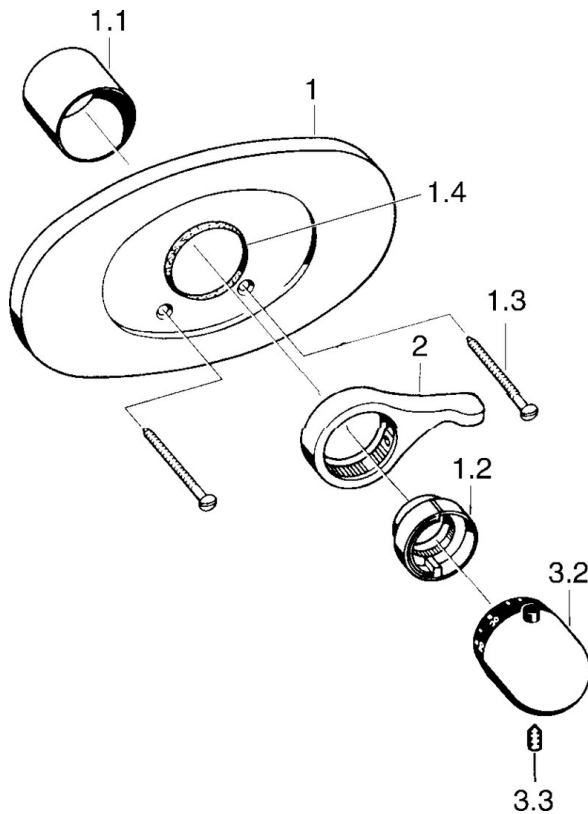

EAN: 4015474608665
static.hansa.com/08639105

- Shower solutions
- Trim Kit
- Concealed wall mounting
- Chrome
- Temperature control handle

Technical data

Technical properties

Hot water supply	max. +80°C
Working pressure	0.5-10 bar

Spare parts

SP08639105

	Name	Code
1	Cover flange	59910039
1.1	Cover sleeve	59904502
1.2	Temperature adjustment limiter	59906355
1.2	Temperature adjustment limiter Edelmessing Discontinued	59906926
1.3	Screw, M5x65	59904847
1.3	Screw, M5x65 White Discontinued	59906672
1.4	Ring Black	59911154
2	Lever	59905722
2	Lever Aranja Discontinued	59910312
2	Lever White Discontinued	59906138
2	Lever Chrome/Satin Discontinued	59906135
3.2	Temperature control handle	59910304
3.2	Temperature control handle Chrome/Satin Discontinued	59910305
3.2	Temperature control handle White Discontinued	59910306
3.3	Screw, M6x9.5	59901609