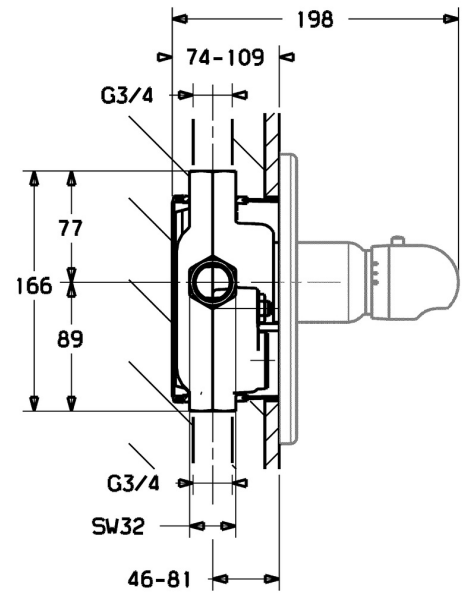

EAN: 4015474077973
static.hansa.com/08609175

- Shower solutions
- Trim Kit, Thermostatic
- Concealed wall mounting
- Chrome
- Temperature control handle
- Safety stop against scalding at 38°C
- Round rosette, Sleeve, Cover plate fixed with screws
- Without flow control, Without diverter
- Renovation solution for already installed concealed bodies

Technical data

Technical properties

DN-size (nominal dimension)	DN20
Hot water supply	max. +80°C
Working pressure	1-10 bar
Diameter	205 mm

Regulations

EN standard	EN 1111
Noise class	II (ISO 3822)

Approvals and Declarations

Declaration of conformity	DoC
---------------------------	-----

Spare parts

SP08609175

	Name	Code
1	Cover flange, d 205 mm	59911969
1.1	Covering cap Gold Discontinued	59911569
1.1	Covering cap	59911564
1.3	Screw, M5x65	59904847
1.3	Screw, M5x65 White Discontinued	59906672
1.3	Screw, M5x65 Gold Discontinued	59904849
1.5	Rubber gasket	59912232
1.6	O-ring, 55x2	59912543
3	Temperature control handle White Discontinued	59910306
3	Temperature control handle	59910304
3.1	Screw, M6x9.5	59901609
3.2	Cover plug	59911840
3.3	Rebound pin	59912005
N.I.	Raising kit, 35 mm	59912459