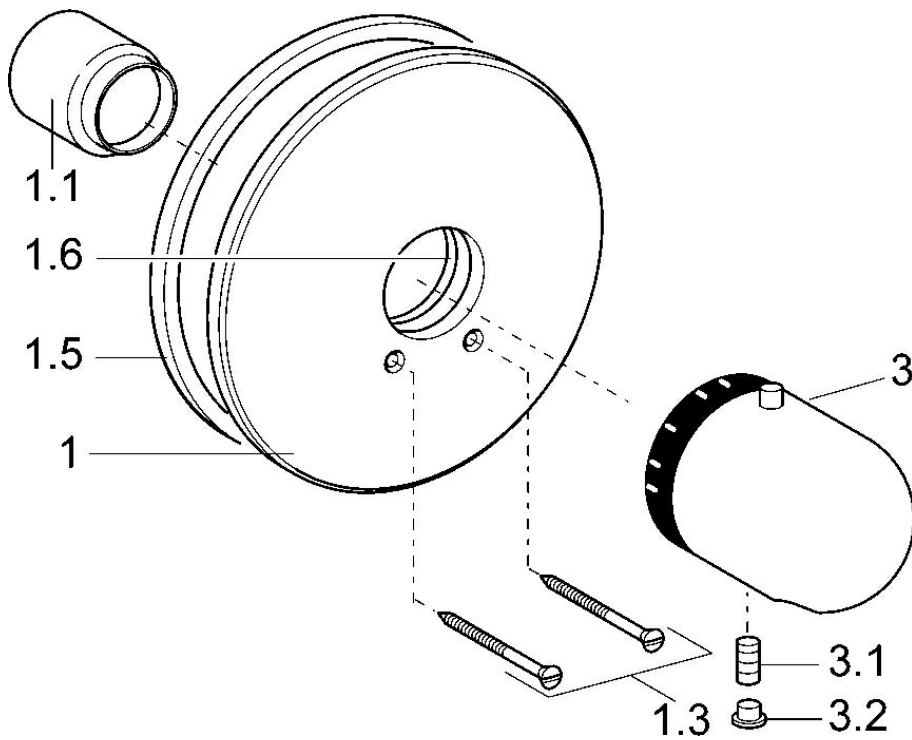

EAN: 4015474077973
static.hansa.com/08609175

- Shower solutions
- Trim Kit, Thermostatic
- Concealed wall mounting
- Chrome
- Temperature control handle
- Safety stop against scalding at 38°C
- Round rosette, Sleeve, Cover plate fixed with screws
- Without flow control, Without diverter
- Renovation solution for already installed concealed bodies

Technical data

Technical properties

DN-size (nominal dimension)	DN20
Hot water supply	max. +80°C
Working pressure	1-10 bar
Diameter	205 mm

Regulations

EN standard	EN 1111
Noise class	II (ISO 3822)

Approvals and Declarations

Declaration of conformity	DoC
---------------------------	-----

Spare parts

SP08609175

	Name	Code
1	Cover flange, d 205 mm	59911969
1.1	Covering cap Gold Discontinued	59911569
1.1	Covering cap	59911564
1.3	Screw, M5x65	59904847
1.3	Screw, M5x65 White Discontinued	59906672
1.3	Screw, M5x65 Gold Discontinued	59904849
1.5	Rubber gasket	59912232
1.6	O-ring, 55x2	59912543
3	Temperature control handle White Discontinued	59910306
3	Temperature control handle	59910304
3.1	Screw, M6x9.5	59901609
3.2	Cover plug	59911840
3.3	Rebound pin	59912005
N.I.	Raising kit, 35 mm	59912459