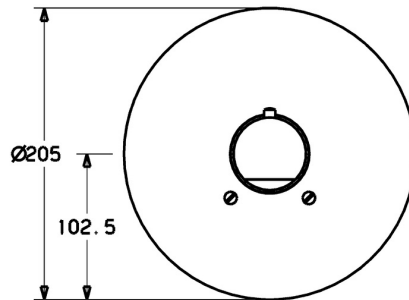

EAN: 4015474077973
static.hansa.com/08609175

- Shower solutions
- Trim Kit, Thermostatic
- Concealed wall mounting
- Chrome
- Temperature control handle
- Safety stop against scalding at 38°C
- Round rosette, Sleeve, Cover plate fixed with screws
- Without flow control, Without diverter
- Renovation solution for already installed concealed bodies

Technical data

Technical properties

DN-size (nominal dimension)	DN20
Hot water supply	max. +80°C
Working pressure	1-10 bar
Diameter	205 mm

Regulations

EN standard	EN 1111
Noise class	II (ISO 3822)

Approvals and Declarations

Declaration of conformity	DoC
---------------------------	-----

Spare parts

SP08609175

	Name	Code
1	Cover flange, d 205 mm	59911969
1.1	Covering cap Gold Discontinued	59911569
1.1	Covering cap	59911564
1.3	Screw, M5x65	59904847
1.3	Screw, M5x65 White Discontinued	59906672
1.3	Screw, M5x65 Gold Discontinued	59904849
1.5	Rubber gasket	59912232
1.6	O-ring, 55x2	59912543
3	Temperature control handle White Discontinued	59910306
3	Temperature control handle	59910304
3.1	Screw, M6x9.5	59901609
3.2	Cover plug	59911840
3.3	Rebound pin	59912005
N.I.	Raising kit, 35 mm	59912459