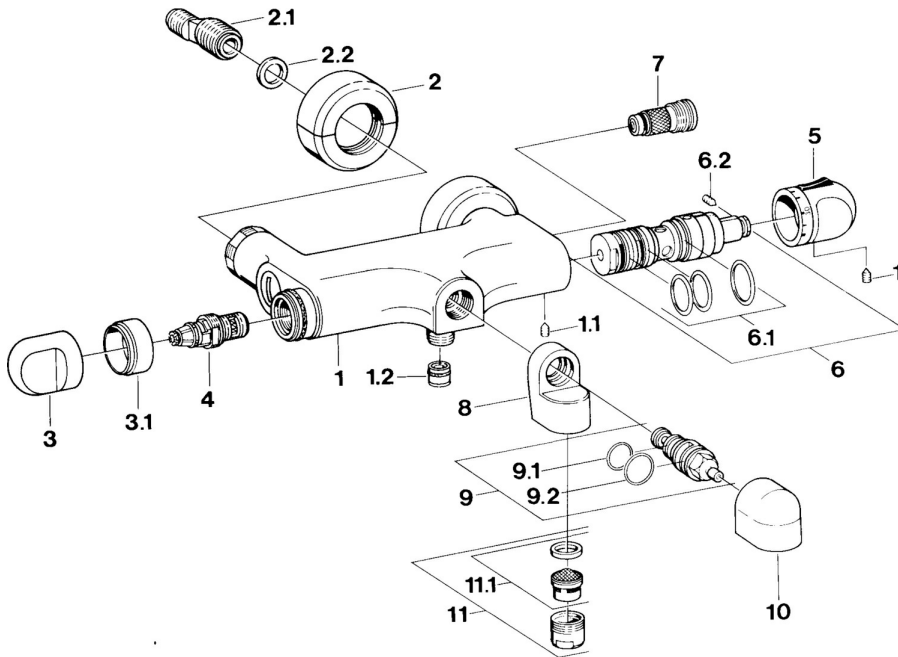

EAN: 4015474604919
static.hansa.com/08542105

- Bath tub & Shower
- Thermostatic
- Wall mounted
- Chrome
- Temperature control handle
- Non-return valve(s)

Technical data

Technical properties

Hot water supply	max. +80°C
Working pressure	0.5-10 bar
Backflow prevention (EN1717)	EB

Spare parts

SP08542105

	Name	Code
1.1	Screw, M6x9.5	59901609
1.2	Non-return valve	59905714
2	Cover flange pair Discontinued	59911022
2.1	Eccentric connector, G3/4xG1/2, DN15	59910254
1.1.2	Retaining ring, 23.9x15.2x2	59902689
3	Handle Discontinued	59910211
4	Headpart, G1/2	59905114
5	Temperature control handle Discontinued	59910273
6	Thermostatic cartridge Discontinued	59906401
6.1	O-ring, d 27x2	59901532
6.2	Screw, M4x4	59901027
7	Non-return valve	59901610
9	Diverter Discontinued	59910907
9.1	Gasket, 25x21x1.5 Discontinued	59902318
9.3	Sealing kit	59904791
11	Aerator, M28x1 C White Discontinued	59905683
11	Aerator, M28x1 C	59902088
11.1	Aerator, M28x1 C Discontinued	59902089