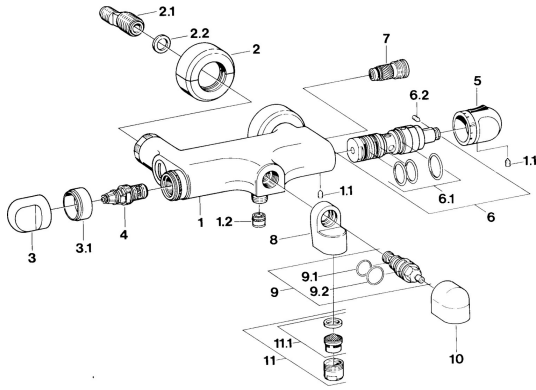

EAN: 4015474604919
static.hansa.com/08542105

- Bath tub & Shower
- Thermostatic
- Wall mounted
- Chrome
- Temperature control handle
- Non-return valve(s)

Technical data

Technical properties

Hot water supply	max. +80°C
Working pressure	0.5-10 bar
Backflow prevention (EN1717)	EB

Spare parts

SP08542105

	Name	Code
1.1	Screw, M6x9.5	59901609
1.2	Non-return valve	59905714
2	Cover flange pair Discontinued	59911022
2.1	Eccentric connector, G3/4xG1/2, DN15	59910254
1.1.2	Retaining ring, 23.9x15.2x2	59902689
3	Handle Discontinued	59910211
4	Headpart, G1/2	59905114
5	Temperature control handle Discontinued	59910273
6	Thermostatic cartridge Discontinued	59906401
6.1	O-ring, d 27x2	59901532
6.2	Screw, M4x4	59901027
7	Non-return valve	59901610
9	Diverter Discontinued	59910907
9.1	Gasket, 25x21x1.5 Discontinued	59902318
9.3	Sealing kit	59904791
11	Aerator, M28x1 C White Discontinued	59905683
11	Aerator, M28x1 C	59902088
11.1	Aerator, M28x1 C Discontinued	59902089