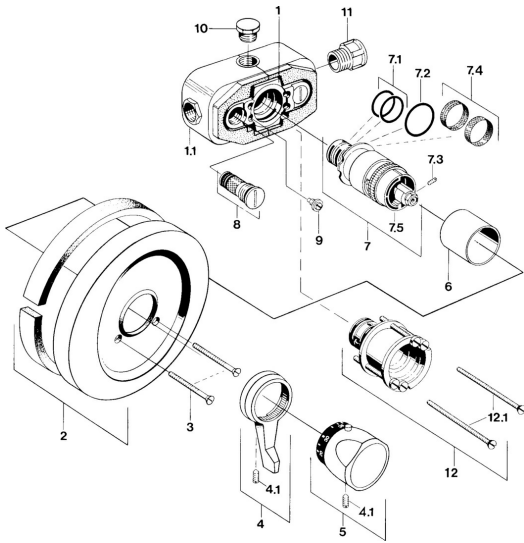

EAN: 4015474596481  
[static.hansa.com/08489101](http://static.hansa.com/08489101)

- Bath tub & Shower
- Trim Kit
- Concealed wall mounting
- Chrome

## Technical data

### Technical properties

Hot water supply	<b>max. +80°C</b>
Working pressure	<b>0.5-10 bar</b>

### SP08489101

	Name	Code
3	Screw, M5x65	59904847
4	Lever	59905722
4.1	Screw, M6x9.5	59901609
6	Cover sleeve	59904502
7	Thermostatic cartridge, G1/2	59904501
7.1	O-ring, d 27x2	59901532
7.2	O-ring, 35x2.5	59905020
7.3	Screw, M4x4	59901027
7.4	Strainer, 0.16 mm Discontinued	59905036
7.5	Temperature adjustment limiter	59906355
8	Filter sealing	59904503
9	Screw, M6	59901641
10	Plug, G1/2	59905013
12	Raising kit, 35 mm Discontinued	59904602
12.1	Screw, M5x105 Discontinued	59901639