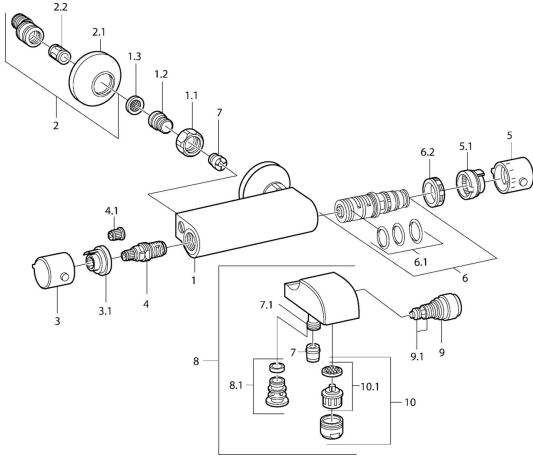

EAN: 4015474648104  
[static.hansa.com/08442131](http://static.hansa.com/08442131)

- Bath tub & Shower
- Thermostatic
- Wall mounted
- Chrome
- Temperature control handle, Flow control handle
- Litter filter(s), Non-return valve(s)
- Silencer(s)

### Technical properties

Hot water supply	<b>max. +80° C</b>
Working pressure	<b>0.5-10 bar</b>
Backflow prevention (EN1717)	<b>EB</b>

## Spare parts

### SP08442101

	Name	Code
1.1	Connection nut, G3/4, AF30	59902230
1.2	Nipple	59911075
1.3	Filter sealing, G3/4	59911076
2	Eccentric, G3/4xG1/2	59904793
2.1	Cover flange	59904796
2.2	Silencer	59904792
3	Flow control handle Discontinued	59911381
3.1	Fixing ring Discontinued	59911078
4	Headpart, G1/2, 180°	59911103
4.1	Adapter White	59910235
5	Temperature control handle Discontinued	59911379
5.1	Retaining ring Discontinued	59911079
6	Thermostatic cartridge Discontinued	59911080
6.1	O-ring, d 26x2	59911081
6.2	Tightening nut, M34x1, SW32	59911082
7	Non-return valve	59905714
7.1	Connector	59906277
9	Diverter White Discontinued	59910804
9	Diverter	59910803
9.1	Sealing kit	59904791
10	Aerator, M28x1 C	59902088
10	Aerator, M28x1 C White Discontinued	59905683
10.1	Aerator, M28x1 C Discontinued	59902089