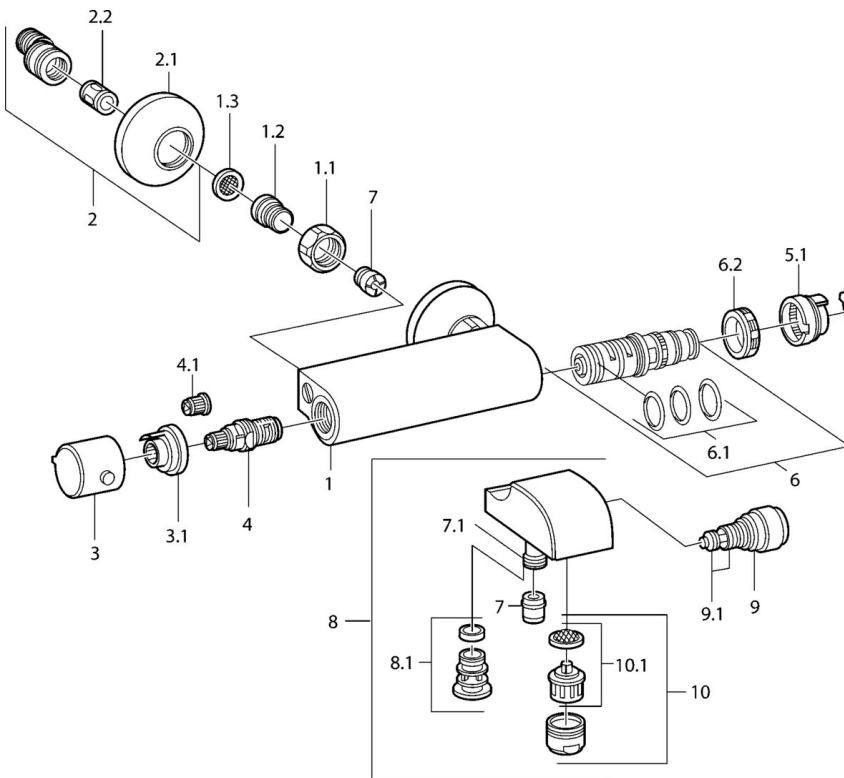

EAN: 4015474648104  
[static.hansa.com/08442131](http://static.hansa.com/08442131)

- Bath tub & Shower
- Thermostatic
- Wall mounted
- Chrome
- Temperature control handle, Flow control handle
- Litter filter(s), Non-return valve(s)
- Silencer(s)

### Technical properties

Hot water supply	<b>max. +80° C</b>
Working pressure	<b>0.5-10 bar</b>
Backflow prevention (EN1717)	<b>EB</b>

## Spare parts

### SP08442101

	Name	Code
1.1	Connection nut, G3/4, AF30	59902230
1.2	Nipple	59911075
1.3	Filter sealing, G3/4	59911076
2	Eccentric, G3/4xG1/2	59904793
2.1	Cover flange	59904796
2.2	Silencer	59904792
3	Flow control handle Discontinued	59911381
3.1	Fixing ring Discontinued	59911078
4	Headpart, G1/2, 180°	59911103
4.1	Adapter White	59910235
5	Temperature control handle Discontinued	59911379
5.1	Retaining ring Discontinued	59911079
6	Thermostatic cartridge Discontinued	59911080
6.1	O-ring, d 26x2	59911081
6.2	Tightening nut, M34x1, SW32	59911082
7	Non-return valve	59905714
7.1	Connector	59906277
9	Diverter White Discontinued	59910804
9	Diverter	59910803
9.1	Sealing kit	59904791
10	Aerator, M28x1 C	59902088
10	Aerator, M28x1 C White Discontinued	59905683
10.1	Aerator, M28x1 C Discontinued	59902089