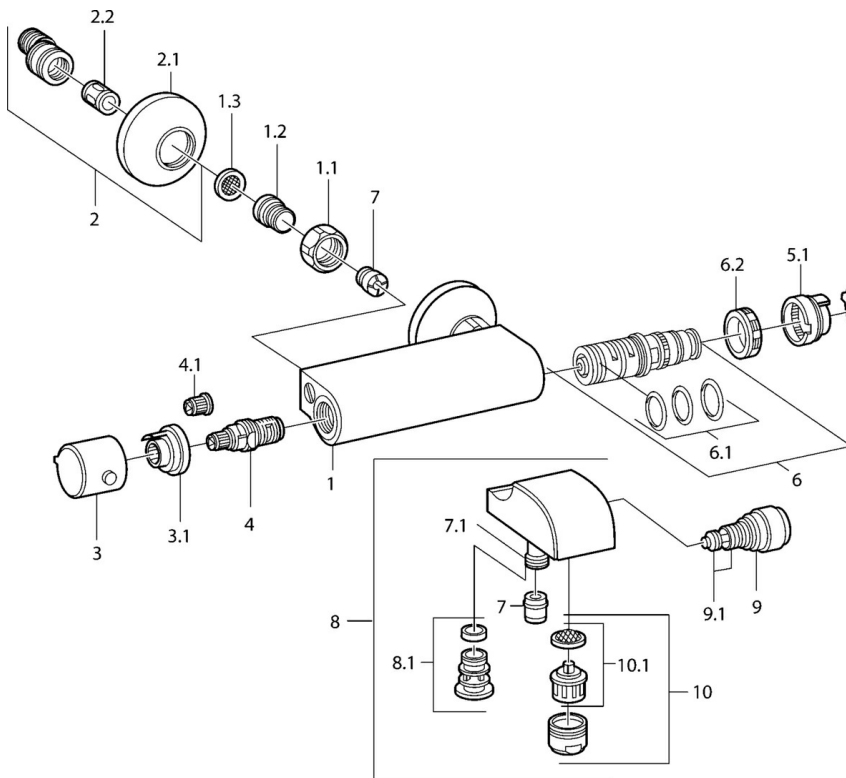

EAN: 4015474648173
static.hansa.com/08442101

- Bath tub & Shower
- Thermostatic
- Wall mounted
- Chrome
- Temperature control handle, Flow control handle
- Litter filter(s), Non-return valve(s)
- Silencer(s)

Technical data

Technical properties

Hot water supply	max. +80°C
Working pressure	0.5-10 bar
Backflow prevention (EN1717)	EB

Spare parts

SP08442101

	Name	Code
1.1	Connection nut, G3/4, AF30	59902230
1.2	Nipple	59911075
1.3	Filter sealing, G3/4	59911076
2	Eccentric, G3/4xG1/2	59904793
2.1	Cover flange	59904796
2.2	Silencer	59904792
3	Flow control handle Discontinued	59911381
3.1	Fixing ring Discontinued	59911078
4	Headpart, G1/2, 180°	59911103
4.1	Adapter White	59910235
5	Temperature control handle Discontinued	59911379
5.1	Retaining ring Discontinued	59911079
6	Thermostatic cartridge Discontinued	59911080
6.1	O-ring, d 26x2	59911081
6.2	Tightening nut, M34x1, SW32	59911082
7	Non-return valve	59905714
7.1	Connector	59906277
9	Diverter White Discontinued	59910804
9	Diverter	59910803
9.1	Sealing kit	59904791
10	Aerator, M28x1 C	59902088
10	Aerator, M28x1 C White Discontinued	59905683
10.1	Aerator, M28x1 C Discontinued	59902089