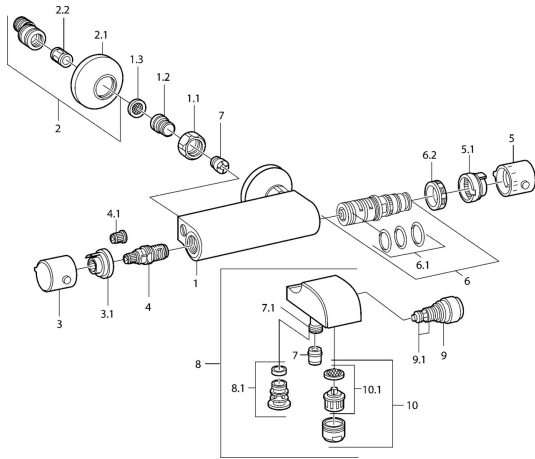

EAN: 4015474648173
static.hansa.com/08442101

- Bath tub & Shower
- Thermostatic
- Wall mounted
- Chrome
- Temperature control handle, Flow control handle
- Litter filter(s), Non-return valve(s)
- Silencer(s)

Technical data

Technical properties

Hot water supply	max. +80°C
Working pressure	0.5-10 bar
Backflow prevention (EN1717)	EB

Spare parts

SP08442101

	Name	Code
1.1	Connection nut, G3/4, AF30	59902230
1.2	Nipple	59911075
1.3	Filter sealing, G3/4	59911076
2	Eccentric, G3/4xG1/2	59904793
2.1	Cover flange	59904796
2.2	Silencer	59904792
3	Flow control handle Discontinued	59911381
3.1	Fixing ring Discontinued	59911078
4	Headpart, G1/2, 180°	59911103
4.1	Adapter White	59910235
5	Temperature control handle Discontinued	59911379
5.1	Retaining ring Discontinued	59911079
6	Thermostatic cartridge Discontinued	59911080
6.1	O-ring, d 26x2	59911081
6.2	Tightening nut, M34x1, SW32	59911082
7	Non-return valve	59905714
7.1	Connector	59906277
9	Diverter White Discontinued	59910804
9	Diverter	59910803
9.1	Sealing kit	59904791
10	Aerator, M28x1 C	59902088
10	Aerator, M28x1 C White Discontinued	59905683
10.1	Aerator, M28x1 C Discontinued	59902089