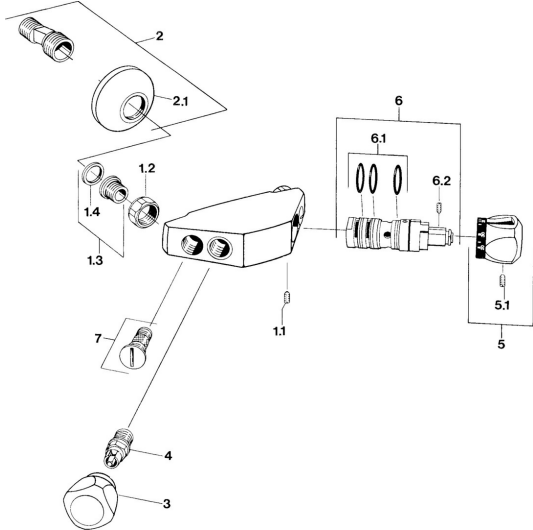

EAN: 4057304013775
static.hansa.com/08400101

- Shower solutions
- Thermostatic
- Wall mounted
- Chrome
- Non-return valve(s)

Technical data

Technical properties

Hot water supply	max. +80°C
Working pressure	0.5-10 bar
Backflow prevention (EN1717)	EB

Spare parts

SP08400101

	Name	Code
1.1	Screw, M6x9.5	59901609
1.2	Connection nut, G3/4, AF30	59902230
1.3	Seat, G1/2, L, WAF10	59904618
1.4	Retaining ring, 23.9x15.2x2	59902689
2.1	Cover flange	59904796
4	Headpart, G1/2	59901015
5.1	Screw, M6x9.5	59901609
6	Thermostatic cartridge Discontinued	59906401
6.1	O-ring, d 27x2	59901532
6.2	Screw, M4x4	59901027
7	Non-return valve	59901610