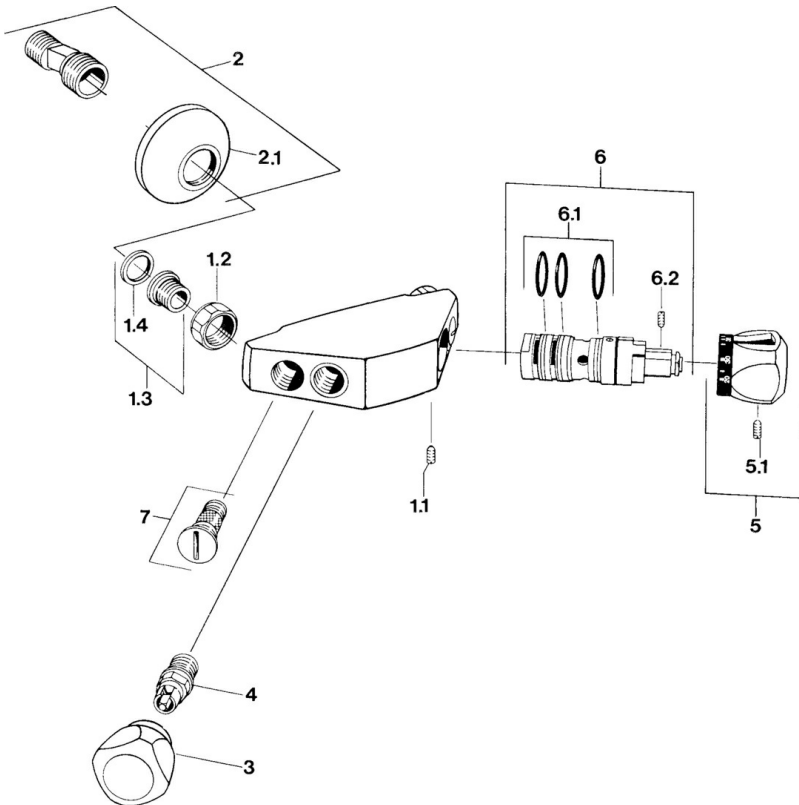

EAN: 4057304013775
static.hansa.com/08400101

- Shower solutions
- Thermostatic
- Wall mounted
- Chrome
- Non-return valve(s)

Technical data

Technical properties

Hot water supply	max. +80°C
Working pressure	0.5-10 bar
Backflow prevention (EN1717)	EB

Spare parts

SP08400101

	Name	Code
1.1	Screw, M6x9.5	59901609
1.2	Connection nut, G3/4, AF30	59902230
1.3	Seat, G1/2, L, WAF10	59904618
1.4	Retaining ring, 23.9x15.2x2	59902689
2.1	Cover flange	59904796
4	Headpart, G1/2	59901015
5.1	Screw, M6x9.5	59901609
6	Thermostatic cartridge Discontinued	59906401
6.1	O-ring, d 27x2	59901532
6.2	Screw, M4x4	59901027
7	Non-return valve	59901610