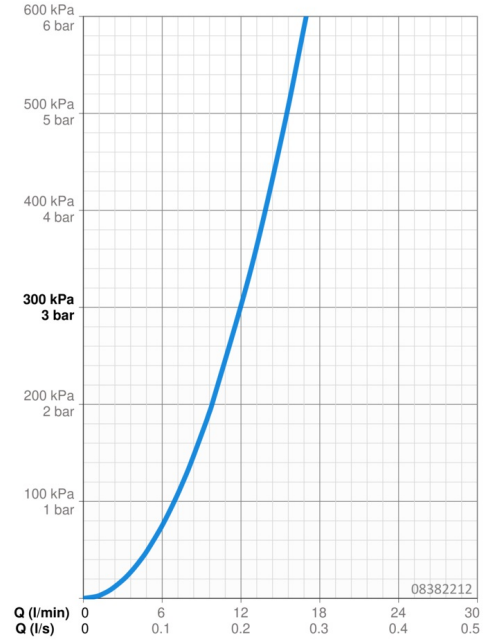

Technical data

Flow properties

Flow-rate at 3 bar **12.0 l/min**

Technical properties

DN-size (nominal dimension) **DN15**
Hot water supply **max. +80°C**
Working pressure **1-10 bar**
Connection size **G1/2**
Installation width **150 ± 20 mm**
Projection **245 mm**
Backflow prevention (EN1717) **AA**
Material **Brass**

Regulations

EN standard **EN 1111**
Noise class **I (ISO 3822)**

Approvals and Declarations

ABP **PA-IX 10126/IA**
Declaration of conformity **DoC**