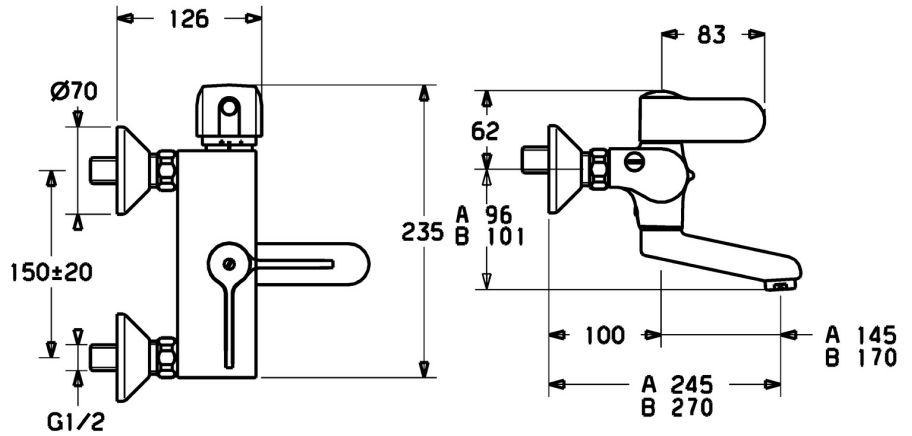

EAN: 4015474257528
static.hansa.com/08382212

- Health & Care
- Thermostatic
- Wall mounted
- Chrome
- Swivel spout, Lockable in the middle position, Casted construction
- Standard aerator
- Temperature control handle, Flow control handle, Safety feature for water temperature
- Limitation option for maximum temperature and flow-rate, Adjustable hot water stop (included, retrofittable), Safety stop against scalding at 38°C
- Ceramic head part for flow control, Thermostatic cartridge for automatic temperature control, Non-return valve(s), Litter filter(s)
- Eccentric coupling(s), with integrated shut-off valve(s)
- Inner body made of DZR brass, Waterways without nickel coating, Thermal disinfection without cartridge readjustment
- Retrofit safety lock 59912005, can be ordered optionally.

Technical data

Flow properties

Flow-rate at 3 bar **12.0 l/min**

Technical properties

DN-size (nominal dimension) **DN15**
 Hot water supply **max. +80°C**
 Working pressure **1-10 bar**
 Connection size **G1/2**
 Installation width **150 ± 20 mm**
 Projection **245 mm**
 Backflow prevention (EN1717) **AA**
 Material **Brass**