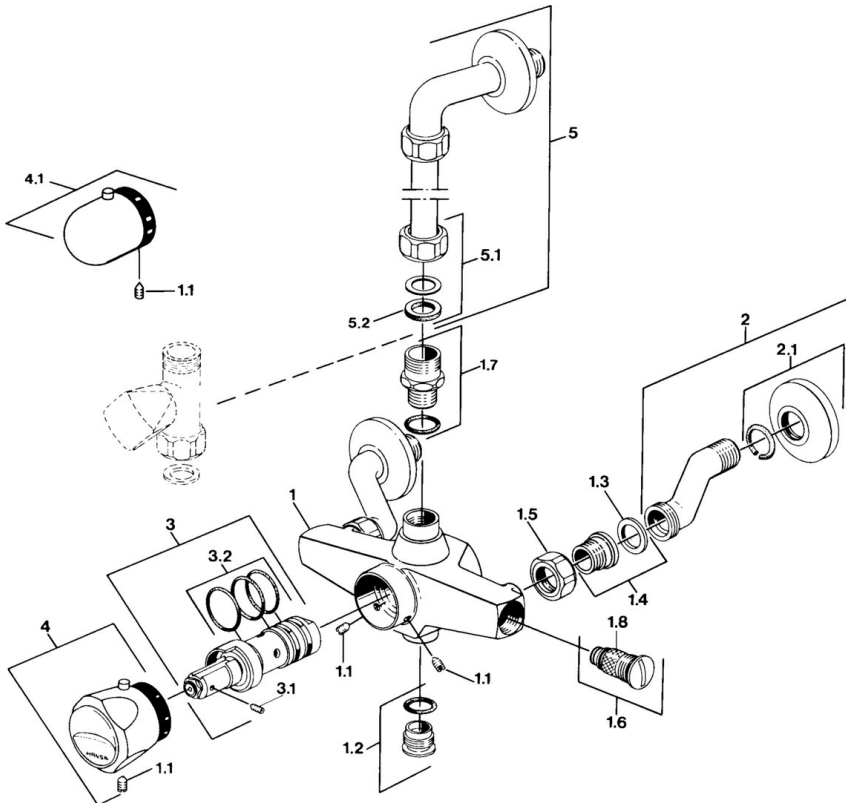

EAN: 4057304013720  
[static.hansa.com/08330301](http://static.hansa.com/08330301)

- Shower solutions
- Thermostatic
- Wall mounted
- Chrome
- Temperature control handle
- Non-return valve(s)

## Technical data

### Technical properties

Hot water supply	<b>max. +80°C</b>
Working pressure	<b>0.5-10 bar</b>
Backflow prevention (EN1717)	<b>EB</b>

### SP08330301

	Name	Code
1.1	Screw, M6x9.5	59901609
1.3	Retaining ring, 23.9x15.2x2	59902689
1.4	Seat, G1/2, L, WAF10	59904618
1.5	Connection nut, G3/4, AF30	59902230
1.6	Non-return valve	59901610
1.7	Connection nipple Discontinued	59901650
1.8	Strainer Discontinued	59901638
2	Eccentric	59902036
3	Thermostatic cartridge Discontinued	59901608
3.1	Screw, M4x4	59901027
3.2	O-ring, d 27x2	59901532
4	Temperature control handle Discontinued	59906965
4.1	Temperature control handle	59910304
5	Coupling pipe	59901431
5.1	Lock nut Discontinued	59905857
N.I.	Thermostatic cartridge Discontinued	59901668