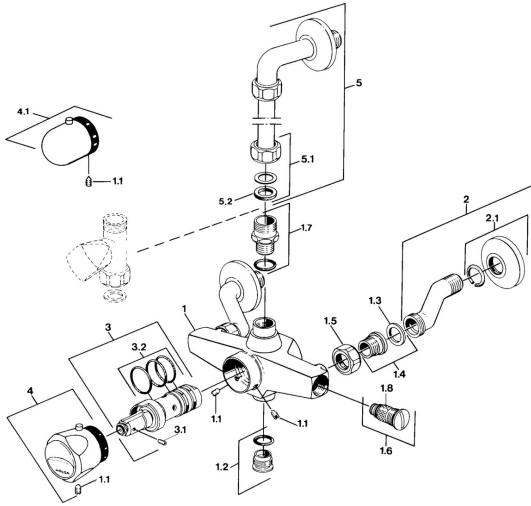

EAN: 4057304013720  
[static.hansa.com/08330301](http://static.hansa.com/08330301)

- Shower solutions
- Thermostatic
- Wall mounted
- Chrome
- Temperature control handle
- Non-return valve(s)

### Technical properties

Hot water supply	<b>max. +80°C</b>
Working pressure	<b>0.5-10 bar</b>
Backflow prevention (EN1717)	<b>EB</b>

## Spare parts

### SP08330301

	Name	Code
1.1	Screw, M6x9.5	59901609
1.3	Retaining ring, 23.9x15.2x2	59902689
1.4	Seat, G1/2, L, WAF10	59904618
1.5	Connection nut, G3/4, AF30	59902230
1.6	Non-return valve	59901610
1.7	Connection nipple Discontinued	59901650
1.8	Strainer Discontinued	59901638
2	Eccentric	59902036
3	Thermostatic cartridge Discontinued	59901608
3.1	Screw, M4x4	59901027
3.2	O-ring, d 27x2	59901532
4	Temperature control handle Discontinued	59906965
4.1	Temperature control handle	59910304
5	Coupling pipe	59901431
5.1	Lock nut Discontinued	59905857
N.I.	Thermostatic cartridge Discontinued	59901668