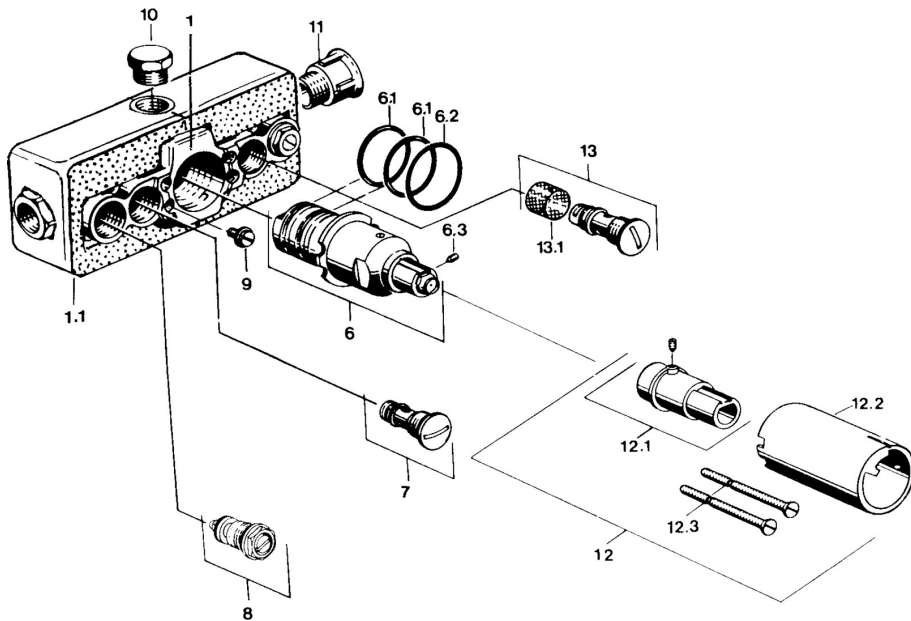

EAN: 4015474596559
static.hansa.com/08090100

- Bathtub & Shower
- Concealed unit
- Concealed wall mounting
- Chrome

Technical data

Technical properties

Hot water supply **max. +80°C**
 Working pressure **0.5-10 bar**

Spare parts

SP08090100

	Name	Code
6	Thermostatic cartridge, G1/2	59901703
6.1	O-ring, d 27x2	59901532
6.2	O-ring, 35x2.5	59905020
6.3	Screw, M4x4	59901027
8	Shut-off valve	59901644
9	Screw, M6	59901641
10	Plug, G1/2	59905013
12.1	Fixing bolt Discontinued	59901647
12.3	Screw, M5x105 Discontinued	59901639
13	Flow limiter Discontinued	59901586
13.1	Strainer Discontinued	59901638