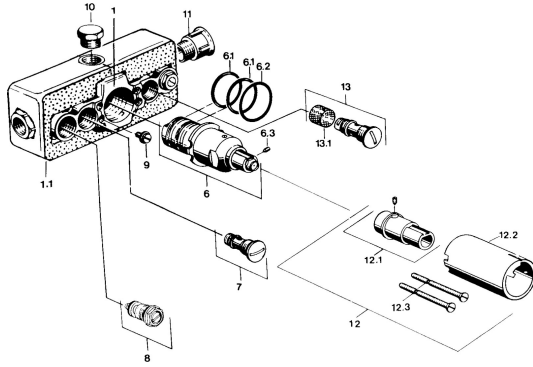

EAN: 4015474596559
static.hansa.com/08090100

- Bathtub & Shower
- Concealed unit
- Concealed wall mounting
- Chrome

Technical data

Technical properties

Hot water supply **max. +80°C**
 Working pressure **0.5-10 bar**

Spare parts

SP08090100

	Name	Code
6	Thermostatic cartridge, G1/2	59901703
6.1	O-ring, d 27x2	59901532
6.2	O-ring, 35x2.5	59905020
6.3	Screw, M4x4	59901027
8	Shut-off valve	59901644
9	Screw, M6	59901641
10	Plug, G1/2	59905013
12.1	Fixing bolt Discontinued	59901647
12.3	Screw, M5x105 Discontinued	59901639
13	Flow limiter Discontinued	59901586
13.1	Strainer Discontinued	59901638