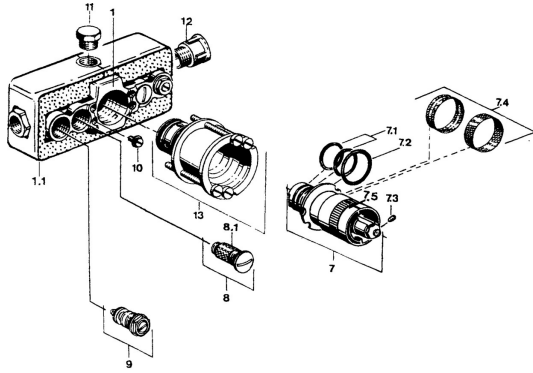

EAN: 4015474596740
static.hansa.com/08080100

- Bath tub & Shower
- Concealed unit, Thermostatic
- Concealed wall mounting
- Chrome
- Thermostatic cartridge for automatic temperature control

Technical data

Technical properties

Hot water supply	max. +80°C
Working pressure	1-10 bar

Regulations

EN standard	EN 1111
-------------	----------------

Spare parts

SP08080100

Name	Code
7 Thermostatic cartridge, G1/2	59904501
7.1 O-ring, d 27x2	59901532
7.2 O-ring, 35x2.5	59905020
7.3 Screw, M4x4	59901027
7.4 Strainer, 0.16 mm Discontinued	59905036
7.6 Sealing kit Discontinued	59910658
8 Filter sealing	59904503
8.1 Strainer Discontinued	59901638
9 Shut-off valve	59901644
10 Screw, M6	59901641
11 Plug, G1/2	59905013
13 Raising kit, 35 mm Discontinued	59904602