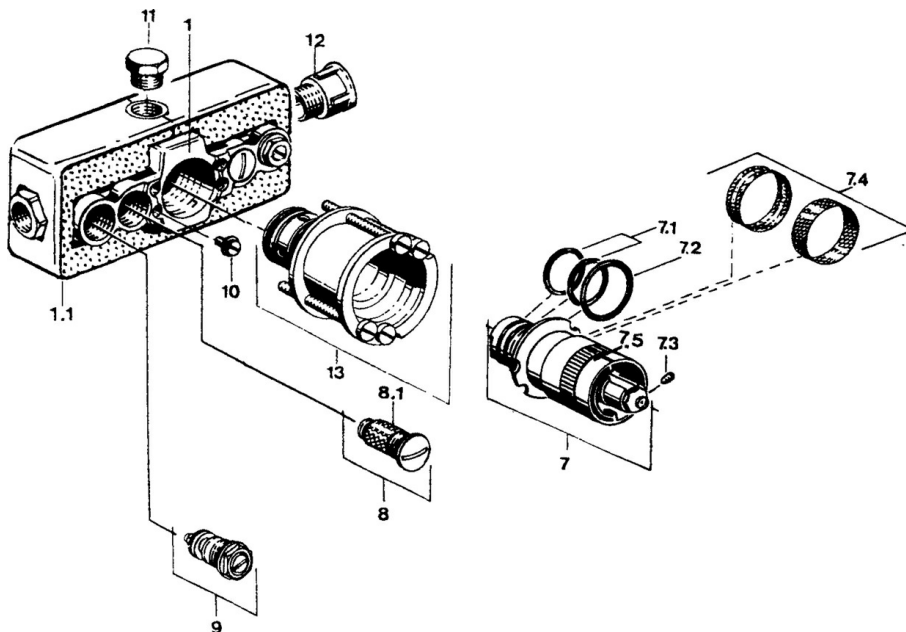

EAN: 4015474596740
static.hansa.com/08080100

- Bath tub & Shower
- Concealed unit, Thermostatic
- Concealed wall mounting
- Chrome
- Thermostatic cartridge for automatic temperature control

Technical data

Technical properties

Hot water supply	max. +80°C
Working pressure	1-10 bar

Regulations

EN standard	EN 1111
-------------	----------------

Spare parts

SP08080100

Name	Code
7 Thermostatic cartridge, G1/2	59904501
7.1 O-ring, d 27x2	59901532
7.2 O-ring, 35x2.5	59905020
7.3 Screw, M4x4	59901027
7.4 Strainer, 0.16 mm Discontinued	59905036
7.6 Sealing kit Discontinued	59910658
8 Filter sealing	59904503
8.1 Strainer Discontinued	59901638
9 Shut-off valve	59901644
10 Screw, M6	59901641
11 Plug, G1/2	59905013
13 Raising kit, 35 mm Discontinued	59904602