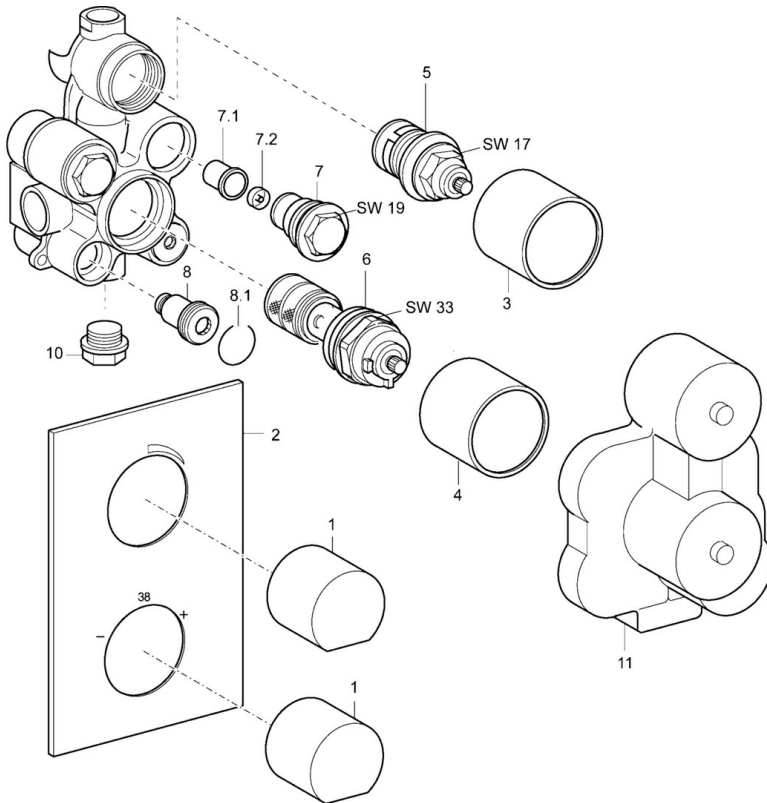

EAN: 4015474116795  
[static.hansa.com/08060101](http://static.hansa.com/08060101)

- Bathtub & Shower
- Trim Kit
- Concealed wall mounting
- Chrome
- Thermostatic cartridge for automatic temperature control, Litter filter(s), Non-return valve(s)
- with integrated shut-off valve(s)
- Inner body made of DZR brass
- Square rosette

### Technical properties

Hot water supply **max. +80°C**  
 Working pressure **0.5-10 bar**  
 Backflow prevention (EN1717) **EB**

## Spare parts

### SP08060101

	Name	Code
1	Handle	59913925
2	Cover plate Discontinued	59913057
3	Flow control bushing, M46x1 Discontinued	59913058
4	Temperature control bushing, M39x1 Discontinued	59913059
5	Headpart, G3/4	59912165
6	Thermostatic element, DN20	59913060
7	Non-return valve	59913061
7.1	Strainer Discontinued	59913062
7.2	Throttle valve Discontinued	59913063
8	Shut-off spindle, SW9	59913064
8.1	Retaining ring Discontinued	59913065
10	Plug, G3/4 Discontinued	59913066
N.I.	O-ring kit Discontinued	59913316