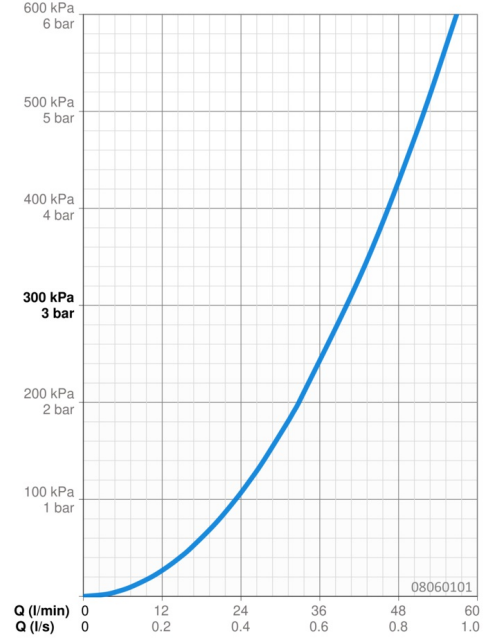

EAN: 4015474116795  
[static.hansa.com/08060101](http://static.hansa.com/08060101)

- Bathtub & Shower
- Trim Kit
- Concealed wall mounting
- Chrome
- Thermostatic cartridge for automatic temperature control, Litter filter(s), Non-return valve(s)
- with integrated shut-off valve(s)
- Inner body made of DZR brass
- Square rosette

## Technical data

### Flow properties

Flow-rate at 3 bar **40.2 l/min**

### Technical properties

Hot water supply **max. +80°C**  
 Working pressure **0.5-10 bar**  
 Backflow prevention (EN1717) **EB**