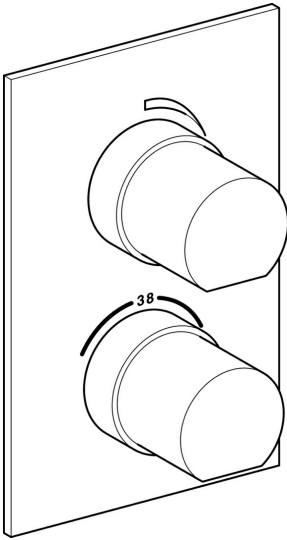

EAN: 4015474116795  
[static.hansa.com/08060101](http://static.hansa.com/08060101)

- Bathtub & Shower
- Trim Kit
- Concealed wall mounting
- Chrome
- Thermostatic cartridge for automatic temperature control, Litter filter(s), Non-return valve(s)
- with integrated shut-off valve(s)
- Inner body made of DZR brass
- Square rosette