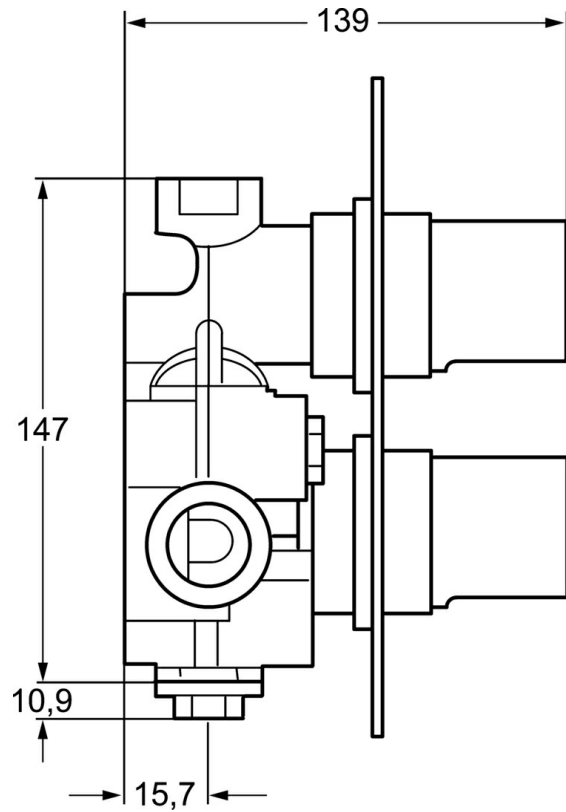

EAN: 4015474116795  
[static.hansa.com/08060101](http://static.hansa.com/08060101)

- Bathtub & Shower
- Trim Kit
- Concealed wall mounting
- Chrome
- Thermostatic cartridge for automatic temperature control, Litter filter(s), Non-return valve(s)
- with integrated shut-off valve(s)
- Inner body made of DZR brass
- Square rosette

### Flow properties

Flow-rate at 3 bar **40.2 l/min**

### Technical properties

Hot water supply **max. +80°C**  
 Working pressure **0.5-10 bar**  
 Backflow prevention (EN1717) **EB**

### SP08060101

	Name	Code
1	Handle	59913925
2	Cover plate Discontinued	59913057
3	Flow control bushing, M46x1 Discontinued	59913058
4	Temperature control bushing, M39x1 Discontinued	59913059
5	Headpart, G3/4	59912165
6	Thermostatic element, DN20	59913060
7	Non-return valve	59913061
7.1	Strainer Discontinued	59913062
7.2	Throttle valve Discontinued	59913063
8	Shut-off spindle, SW9	59913064
8.1	Retaining ring Discontinued	59913065
10	Plug, G3/4 Discontinued	59913066
N.I.	O-ring kit Discontinued	59913316