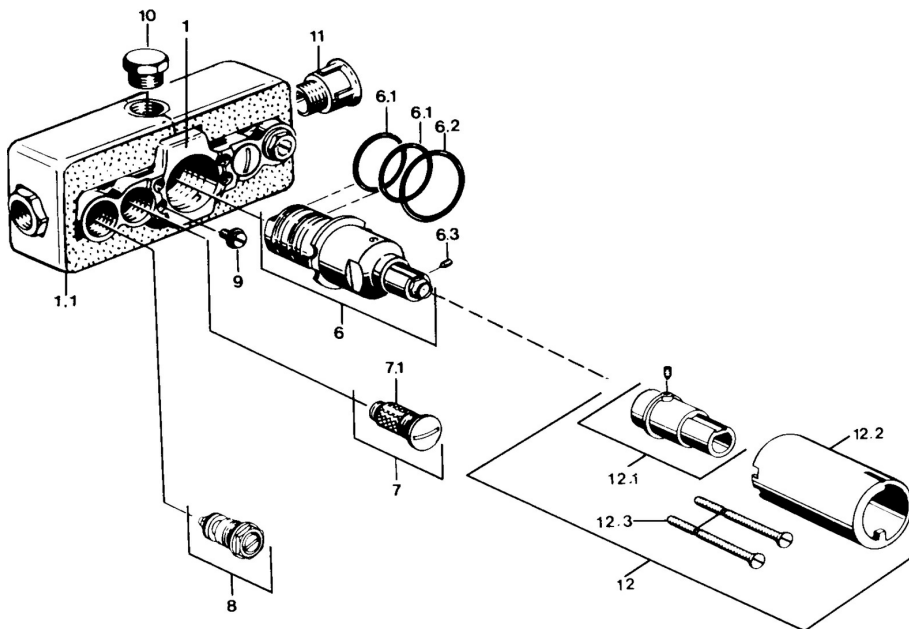

EAN: 4015474596344
static.hansa.com/08040100

- Bath tub & Shower
- Concealed unit, Thermostatic
- Concealed wall mounting
- Chrome
- Thermostatic cartridge for automatic temperature control, Litter filter(s), Non-return valve(s)
- Insulating pack made of styrofoam
- Without trim kit

Technical data

Technical properties

DN-size (nominal dimension)	DN 15
Hot water supply	max. +80°C
Working pressure	1-10 bar
Backflow prevention (EN1717)	EB
Material	Brass

Regulations

EN standard	EN 1111
-------------	----------------

Spare parts

SP08040100

	Name	Code
6	Thermostatic cartridge, G1/2	59901640
6.1	O-ring, d 27x2	59901532
6.2	O-ring, 35x2.5	59905020
6.3	Screw, M4x4	59901027
6.4	Sealing kit	59910656
7	Non-return valve	59901610
7.1	Strainer Discontinued	59901638
8	Shut-off valve	59901644
9	Screw, M6	59901641
10	Plug, G1/2	59905013
12	Raising kit, 35 mm	59901607
N.I.	Thermostatic cartridge, H/C reversed	59901940