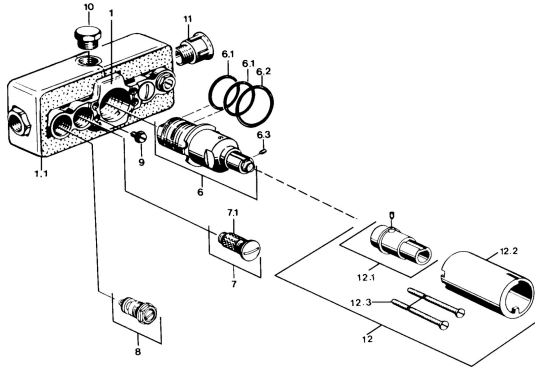

EAN: 4015474596344
static.hansa.com/08040100

- Bath tub & Shower
- Concealed unit, Thermostatic
- Concealed wall mounting
- Chrome
- Thermostatic cartridge for automatic temperature control, Litter filter(s), Non-return valve(s)
- Insulating pack made of styrofoam
- Without trim kit

Technical data

Technical properties

DN-size (nominal dimension)	DN 15
Hot water supply	max. +80°C
Working pressure	1-10 bar
Backflow prevention (EN1717)	EB
Material	Brass

Regulations

EN standard	EN 1111
-------------	----------------

Spare parts

SP08040100

	Name	Code
6	Thermostatic cartridge, G1/2	59901640
6.1	O-ring, d 27x2	59901532
6.2	O-ring, 35x2.5	59905020
6.3	Screw, M4x4	59901027
6.4	Sealing kit	59910656
7	Non-return valve	59901610
7.1	Strainer Discontinued	59901638
8	Shut-off valve	59901644
9	Screw, M6	59901641
10	Plug, G1/2	59905013
12	Raising kit, 35 mm	59901607
N.I.	Thermostatic cartridge, H/C reversed	59901940