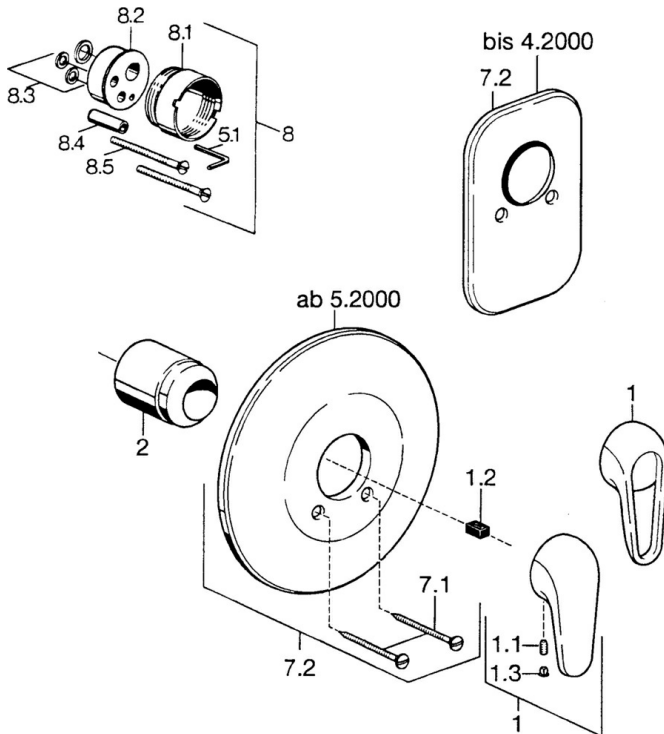

EAN: 4015474656451
static.hansa.com/0787910184

- Shower solutions
- Trim Kit
- Concealed wall mounting
- Black

Technical data

Technical properties

Hot water supply	max. +80°C
Working pressure	0.5-10 bar

Spare parts

SP07879100

Name	Code
2 Covering cap	59904820
7.1 Screw, M5x65	59904847
7.1 Screw, M5x65 White Discontinued	59906672
7.2 Cover flange Discontinued	59911012
7.2 Cover flange, d 205 mm	59911969