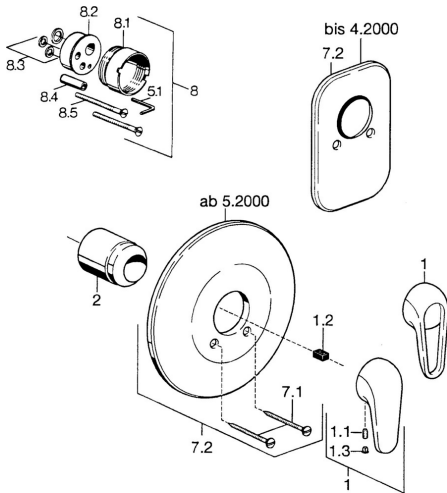

EAN: 4015474656451
static.hansa.com/0787910184

- Shower solutions
- Trim Kit
- Concealed wall mounting
- Black

Technical data

Technical properties

Hot water supply	max. +80°C
Working pressure	0.5-10 bar

Spare parts

SP07879100

Name	Code
2 Covering cap	59904820
7.1 Screw, M5x65	59904847
7.1 Screw, M5x65 White Discontinued	59906672
7.2 Cover flange Discontinued	59911012
7.2 Cover flange, d 205 mm	59911969