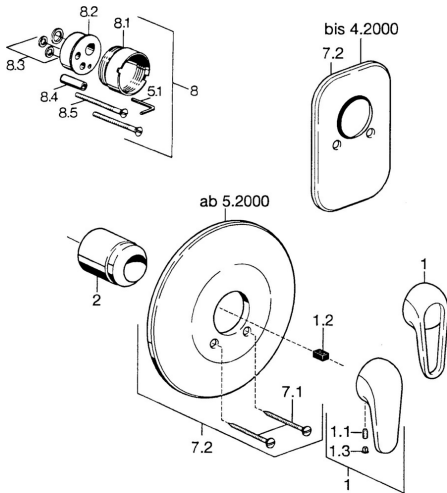

EAN: 4015474656192
static.hansa.com/0787910183

- Shower solutions
- Trim Kit
- Concealed wall mounting
- Red

Technical data

Technical properties

Hot water supply	max. +80°C
Working pressure	0.5-10 bar

Spare parts

SP07879100

Name	Code
2 Covering cap	59904820
7.1 Screw, M5x65	59904847
7.1 Screw, M5x65 White Discontinued	59906672
7.2 Cover flange Discontinued	59911012
7.2 Cover flange, d 205 mm	59911969