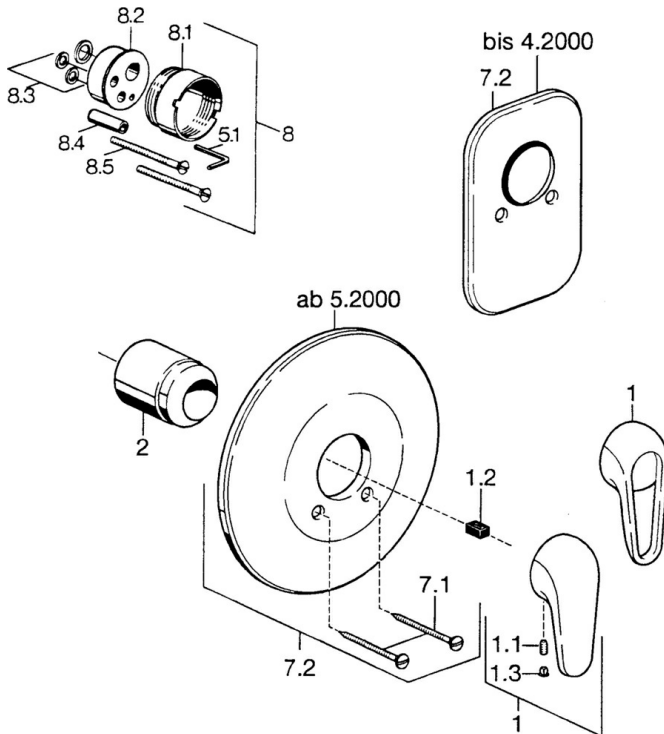

EAN: 4015474656192
static.hansa.com/0787910183

- Shower solutions
- Trim Kit
- Concealed wall mounting
- Red

Technical data

Technical properties

Hot water supply	max. +80°C
Working pressure	0.5-10 bar

Spare parts

SP07879100

Name	Code
2 Covering cap	59904820
7.1 Screw, M5x65	59904847
7.1 Screw, M5x65 White Discontinued	59906672
7.2 Cover flange Discontinued	59911012
7.2 Cover flange, d 205 mm	59911969