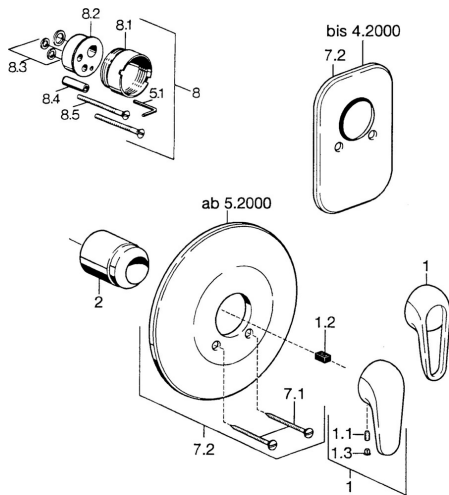

EAN: 4015474656208
static.hansa.com/0787910182

- Shower solutions
- Trim Kit
- Concealed wall mounting
- White

Technical data

Technical properties

Hot water supply	max. +80°C
Working pressure	0.5-10 bar

Spare parts

SP07879100

Name	Code
2 Covering cap	59904820
7.1 Screw, M5x65	59904847
7.1 Screw, M5x65 White Discontinued	59906672
7.2 Cover flange Discontinued	59911012
7.2 Cover flange, d 205 mm	59911969