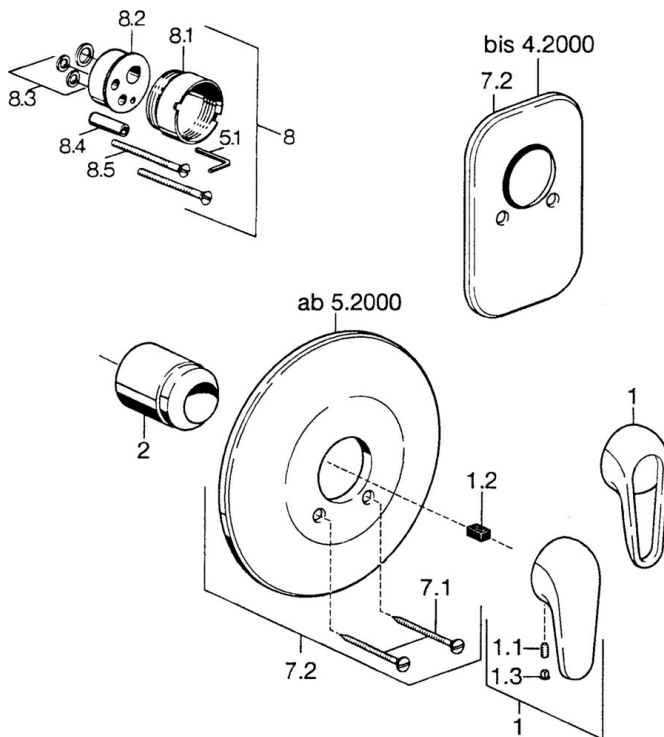

EAN: 4015474656208
static.hansa.com/0787910182

- Shower solutions
- Trim Kit
- Concealed wall mounting
- White

Technical data

Technical properties

Hot water supply	max. +80°C
Working pressure	0.5-10 bar

Spare parts

SP07879100

Name	Code
2 Covering cap	59904820
7.1 Screw, M5x65	59904847
7.1 Screw, M5x65 White Discontinued	59906672
7.2 Cover flange Discontinued	59911012
7.2 Cover flange, d 205 mm	59911969