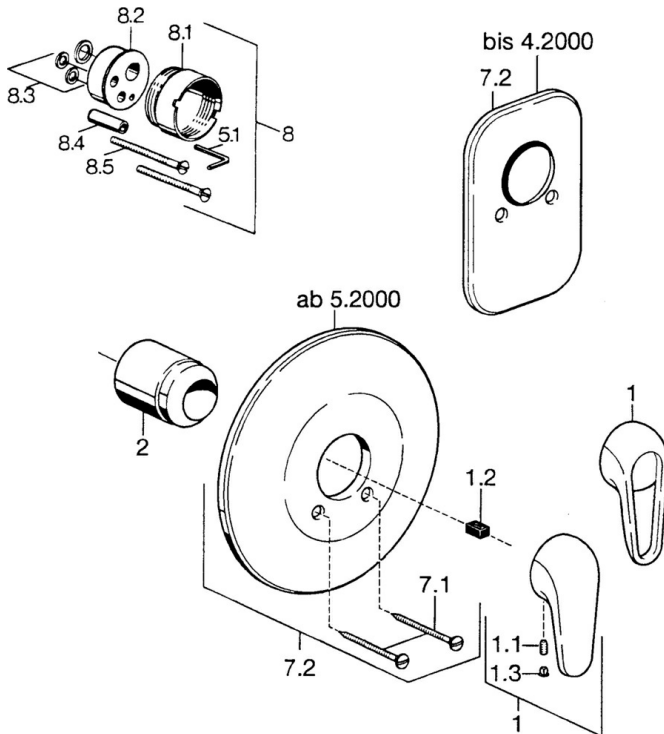

EAN: 4015474656185
static.hansa.com/07879101

- Shower solutions
- Trim Kit
- Concealed wall mounting
- Chrome

Technical data

Technical properties

Hot water supply	max. +80°C
Working pressure	0.5-10 bar

Spare parts

SP07879100

Name	Code
2 Covering cap	59904820
7.1 Screw, M5x65	59904847
7.1 Screw, M5x65 White Discontinued	59906672
7.2 Cover flange Discontinued	59911012
7.2 Cover flange, d 205 mm	59911969