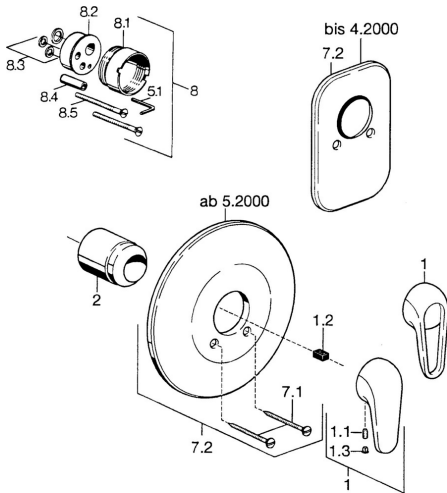

EAN: 4015474656185
static.hansa.com/07879101

- Shower solutions
- Trim Kit
- Concealed wall mounting
- Chrome

Technical data

Technical properties

Hot water supply	max. +80°C
Working pressure	0.5-10 bar

Spare parts

SP07879100

Name	Code
2 Covering cap	59904820
7.1 Screw, M5x65	59904847
7.1 Screw, M5x65 White Discontinued	59906672
7.2 Cover flange Discontinued	59911012
7.2 Cover flange, d 205 mm	59911969