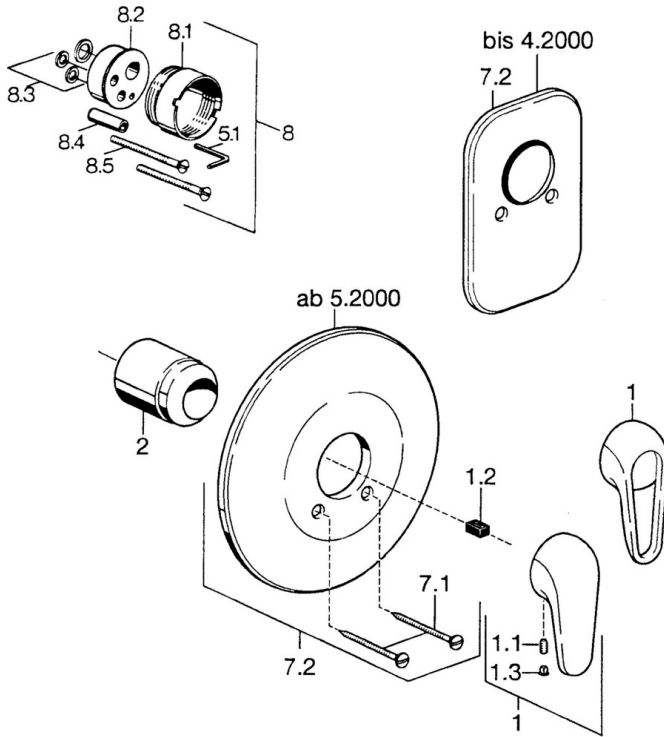

EAN: 4015474656918
static.hansa.com/0787910084

- Shower solutions
- Trim Kit
- Concealed wall mounting
- Black
- Round rosette

Technical data

Technical properties

Hot water supply	max. +80°C
Working pressure	0.5-10 bar

Spare parts

SP07879100

	Name	Code
2	Covering cap	59904820
7.1	Screw, M5x65	59904847
7.1	Screw, M5x65 White Discontinued	59906672
7.2	Cover flange Discontinued	59911012
7.2	Cover flange, d 205 mm	59911969