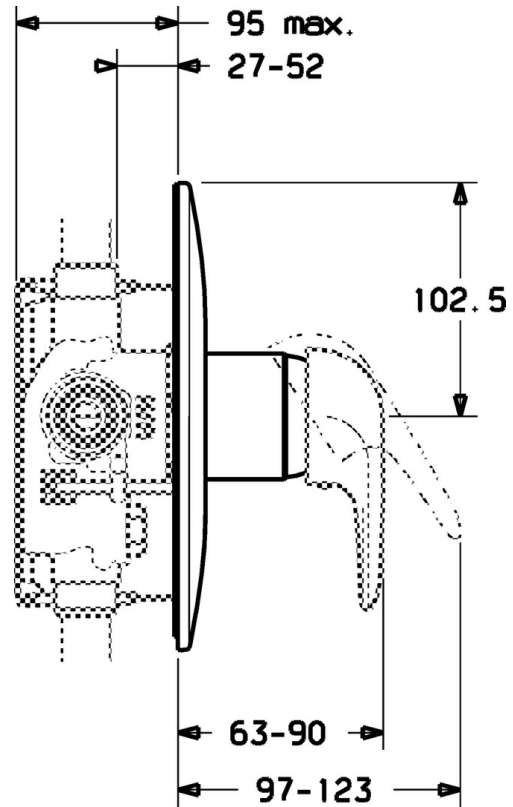

EAN: 4015474656918
static.hansa.com/0787910084

- Shower solutions
- Trim Kit
- Concealed wall mounting
- Black
- Round rosette

Technical data

Technical properties

Hot water supply	max. +80°C
Working pressure	0.5-10 bar

Spare parts

SP07879100

	Name	Code
2	Covering cap	59904820
7.1	Screw, M5x65	59904847
7.1	Screw, M5x65 White Discontinued	59906672
7.2	Cover flange Discontinued	59911012
7.2	Cover flange, d 205 mm	59911969