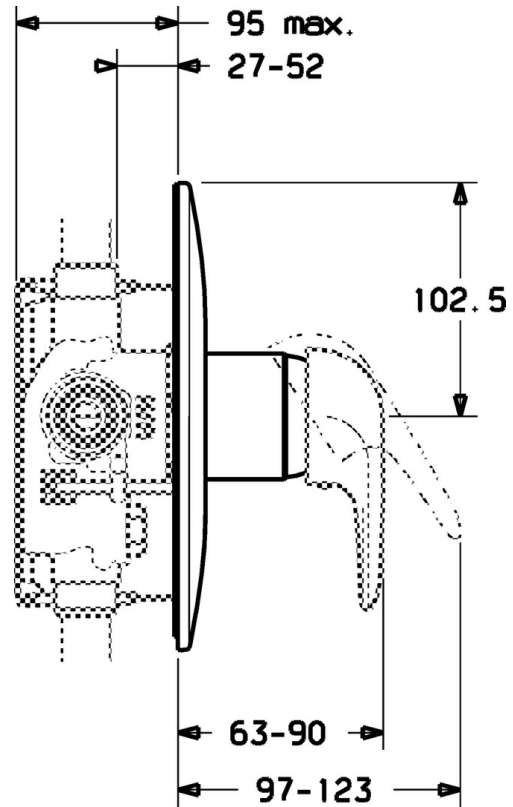

EAN: 4015474656895  
[static.hansa.com/0787910083](https://static.hansa.com/0787910083)

- Shower solutions
- Trim Kit
- Concealed wall mounting
- Red
- Round rosette

## Technical data

### Technical properties

Hot water supply	max. +80°C
Working pressure	0.5-10 bar

### SP07879100

	Name	Code
2	Covering cap	59904820
7.1	Screw, M5x65	59904847
7.1	Screw, M5x65 White Discontinued	59906672
7.2	Cover flange Discontinued	59911012
7.2	Cover flange, d 205 mm	59911969