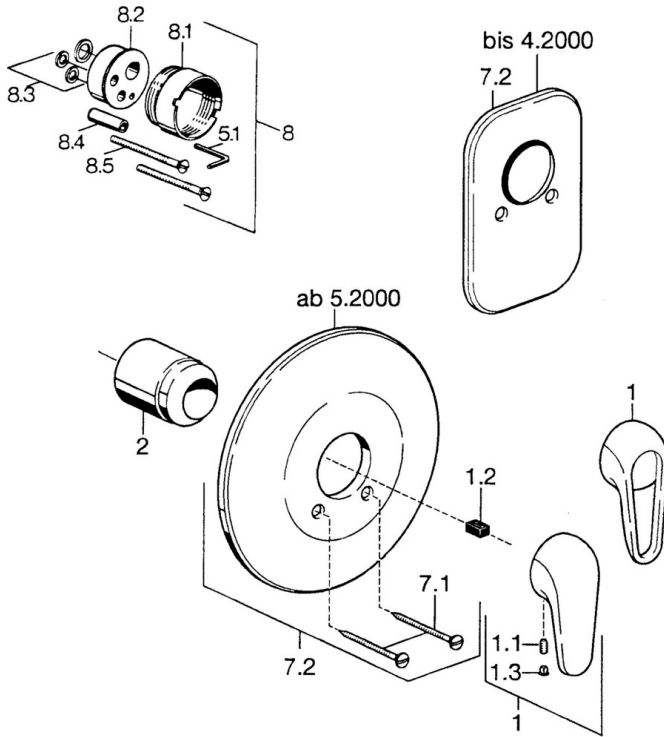

EAN: 4015474656895  
[static.hansa.com/0787910083](https://static.hansa.com/0787910083)

- Shower solutions
- Trim Kit
- Concealed wall mounting
- Red
- Round rosette

## Technical data

### Technical properties

Hot water supply	max. +80°C
Working pressure	0.5-10 bar

### SP07879100

	Name	Code
2	Covering cap	59904820
7.1	Screw, M5x65	59904847
7.1	Screw, M5x65 White Discontinued	59906672
7.2	Cover flange Discontinued	59911012
7.2	Cover flange, d 205 mm	59911969