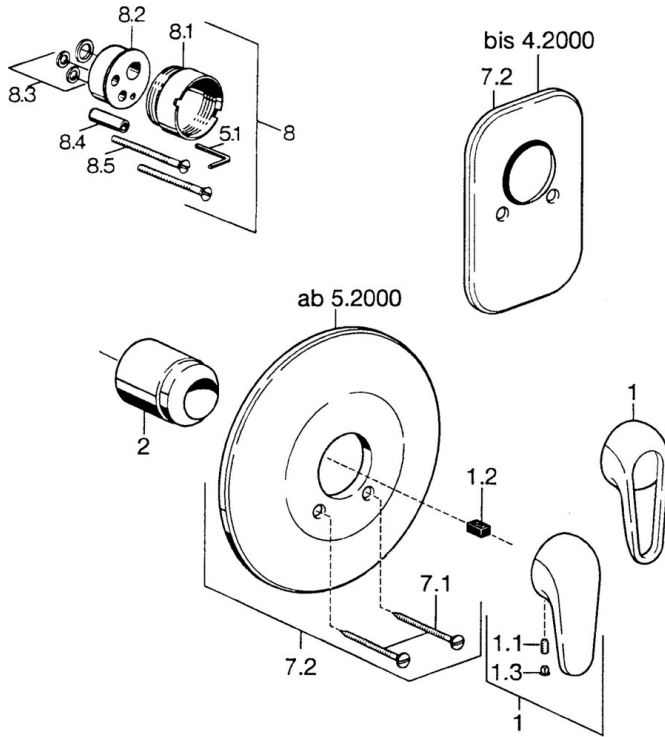

EAN: 4015474656901  
[static.hansa.com/0787910082](https://static.hansa.com/0787910082)

- Shower solutions
- Trim Kit
- Concealed wall mounting
- White
- Round rosette

## Technical data

### Technical properties

Hot water supply	max. +80°C
Working pressure	0.5-10 bar

### SP07879100

	Name	Code
2	Covering cap	59904820
7.1	Screw, M5x65	59904847
7.1	Screw, M5x65 White Discontinued	59906672
7.2	Cover flange Discontinued	59911012
7.2	Cover flange, d 205 mm	59911969