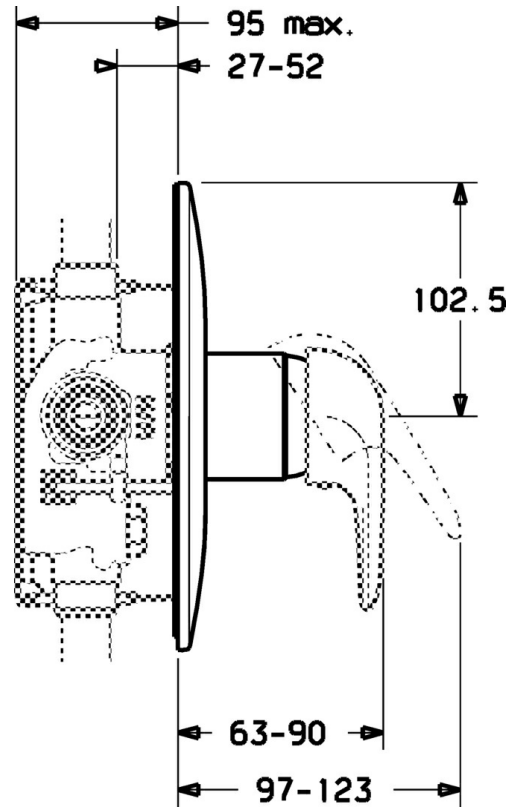

EAN: 4015474656901  
[static.hansa.com/0787910082](https://static.hansa.com/0787910082)

- Shower solutions
- Trim Kit
- Concealed wall mounting
- White
- Round rosette

## Technical data

### Technical properties

Hot water supply	max. +80°C
Working pressure	0.5-10 bar

### SP07879100

	Name	Code
2	Covering cap	59904820
7.1	Screw, M5x65	59904847
7.1	Screw, M5x65 White Discontinued	59906672
7.2	Cover flange Discontinued	59911012
7.2	Cover flange, d 205 mm	59911969