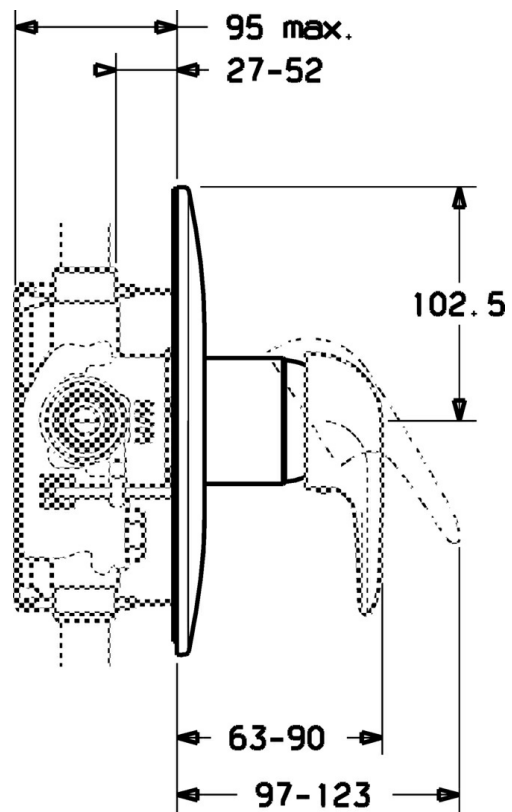

EAN: 4015474656888
static.hansa.com/07879100

- Shower solutions
- Trim Kit
- Concealed wall mounting
- Chrome
- Round rosette

Technical data

Technical properties

Hot water supply	max. +80°C
Working pressure	0.5-10 bar

Spare parts

SP07879100

	Name	Code
2	Covering cap	59904820
7.1	Screw, M5x65	59904847
7.1	Screw, M5x65 White Discontinued	59906672
7.2	Cover flange Discontinued	59911012
7.2	Cover flange, d 205 mm	59911969