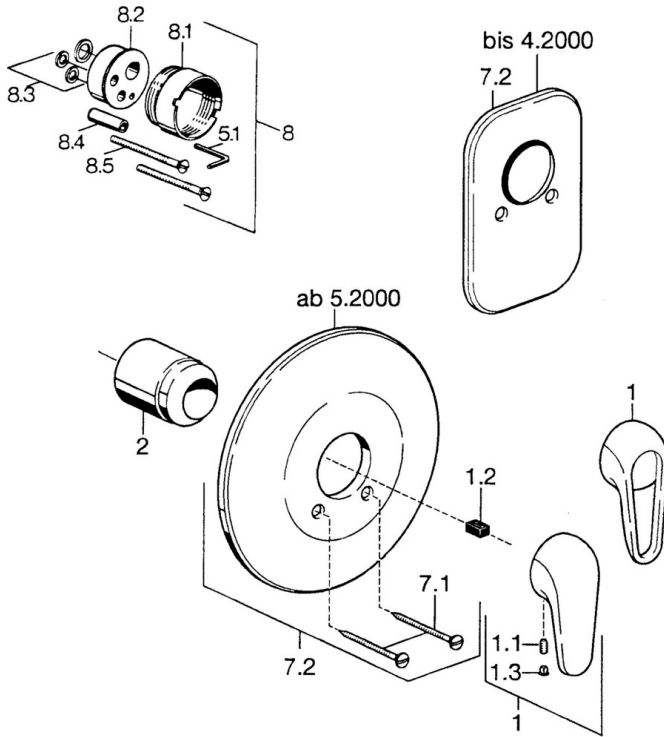

EAN: 4015474656888
static.hansa.com/07879100

- Shower solutions
- Trim Kit
- Concealed wall mounting
- Chrome
- Round rosette

Technical data

Technical properties

Hot water supply	max. +80°C
Working pressure	0.5-10 bar

Spare parts

SP07879100

	Name	Code
2	Covering cap	59904820
7.1	Screw, M5x65	59904847
7.1	Screw, M5x65 White Discontinued	59906672
7.2	Cover flange Discontinued	59911012
7.2	Cover flange, d 205 mm	59911969