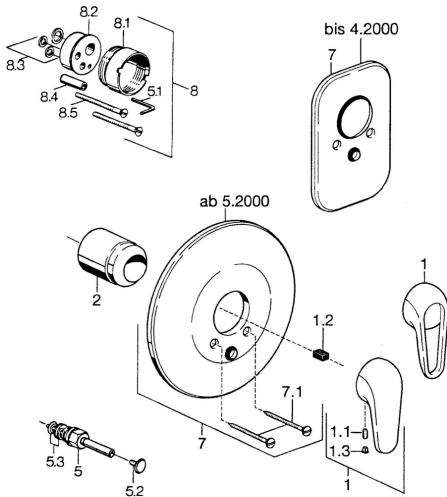

EAN: 4015474640405
static.hansa.com/0786910184

- Bath tub & Shower
- Concealed wall mounting
- Trim Kit
- Black

Technical data

Technical properties

Hot water supply	max. +80°C
Working pressure	0.5-10 bar

Spare parts

SP07869100

Name	Code
2 Covering cap	59904820
5 Diverter White Discontinued	59910901
5 Diverter	59910900
5.2 Push button	59904828
5.3 Sealing kit	59904791
7 Cover flange White Discontinued	59911968
7 Cover plate, d 205 mm	59911967
7 Cover plate Discontinued	59911016
7.1 Screw, M5x65 White Discontinued	59906672
7.1 Screw, M5x65	59904847
7.3 Flow limiting cap	59904846
8 Raising kit, 20 mm	59904983
8.3 Sealing kit	59904850