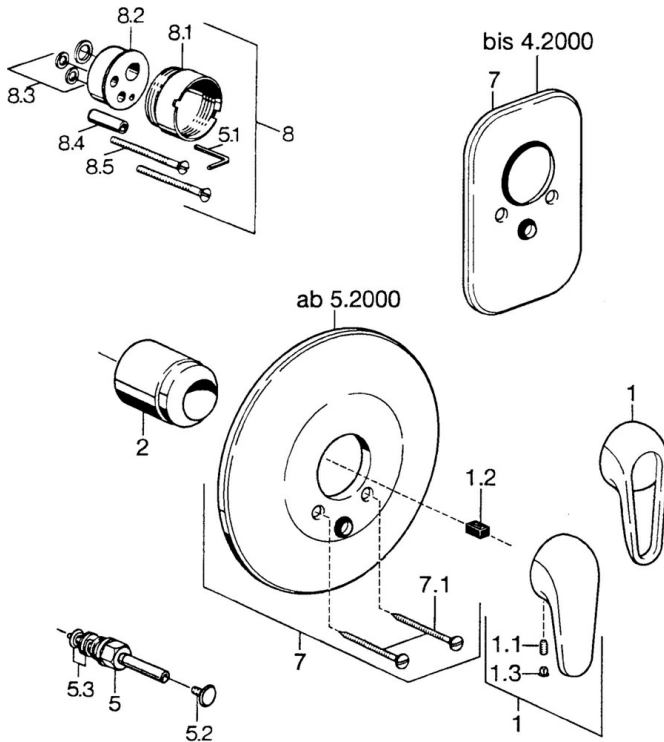

EAN: 4015474640405
static.hansa.com/0786910184

- Bath tub & Shower
- Concealed wall mounting
- Trim Kit
- Black

Technical data

Technical properties

Hot water supply	max. +80°C
Working pressure	0.5-10 bar

Spare parts

SP07869100

Name	Code
2 Covering cap	59904820
5 Diverter White Discontinued	59910901
5 Diverter	59910900
5.2 Push button	59904828
5.3 Sealing kit	59904791
7 Cover flange White Discontinued	59911968
7 Cover plate, d 205 mm	59911967
7 Cover plate Discontinued	59911016
7.1 Screw, M5x65 White Discontinued	59906672
7.1 Screw, M5x65	59904847
7.3 Flow limiting cap	59904846
8 Raising kit, 20 mm	59904983
8.3 Sealing kit	59904850