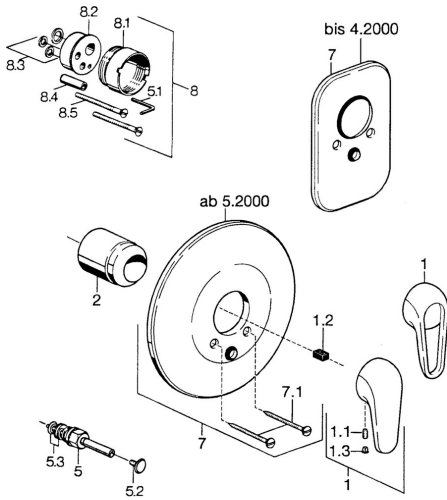

EAN: 4015474656154  
[static.hansa.com/0786910183](http://static.hansa.com/0786910183)

- Bath tub & Shower
- Concealed wall mounting
- Trim Kit
- Red

## Technical data

### Technical properties

Hot water supply	<b>max. +80°C</b>
Working pressure	<b>0.5-10 bar</b>

### SP07869100

Name	Code
2 Covering cap	59904820
5 Diverter White Discontinued	59910901
5 Diverter	59910900
5.2 Push button	59904828
5.3 Sealing kit	59904791
7 Cover flange White Discontinued	59911968
7 Cover plate, d 205 mm	59911967
7 Cover plate Discontinued	59911016
7.1 Screw, M5x65 White Discontinued	59906672
7.1 Screw, M5x65	59904847
7.3 Flow limiting cap	59904846
8 Raising kit, 20 mm	59904983
8.3 Sealing kit	59904850