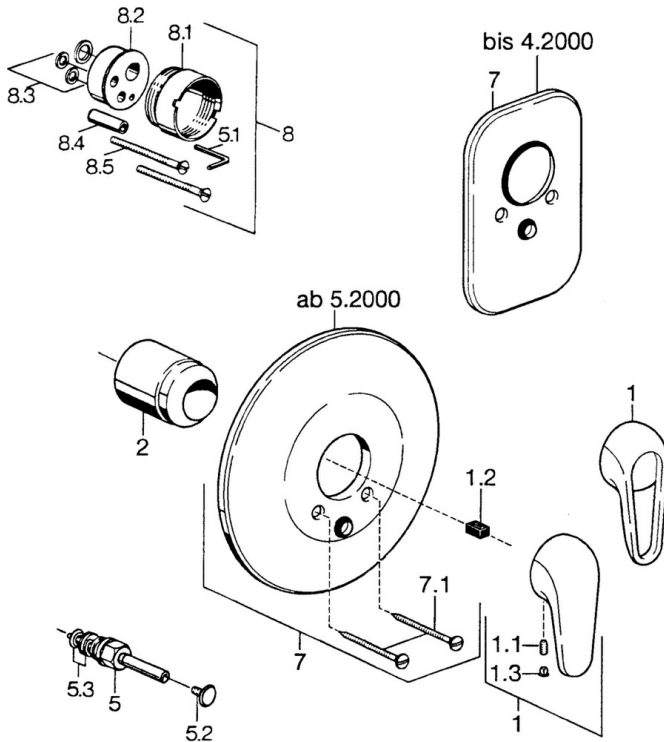

EAN: 4015474656154  
[static.hansa.com/0786910183](http://static.hansa.com/0786910183)

- Bath tub & Shower
- Concealed wall mounting
- Trim Kit
- Red

## Technical data

### Technical properties

Hot water supply	<b>max. +80°C</b>
Working pressure	<b>0.5-10 bar</b>

### SP07869100

Name	Code
2 Covering cap	59904820
5 Diverter White Discontinued	59910901
5 Diverter	59910900
5.2 Push button	59904828
5.3 Sealing kit	59904791
7 Cover flange White Discontinued	59911968
7 Cover plate, d 205 mm	59911967
7 Cover plate Discontinued	59911016
7.1 Screw, M5x65 White Discontinued	59906672
7.1 Screw, M5x65	59904847
7.3 Flow limiting cap	59904846
8 Raising kit, 20 mm	59904983
8.3 Sealing kit	59904850