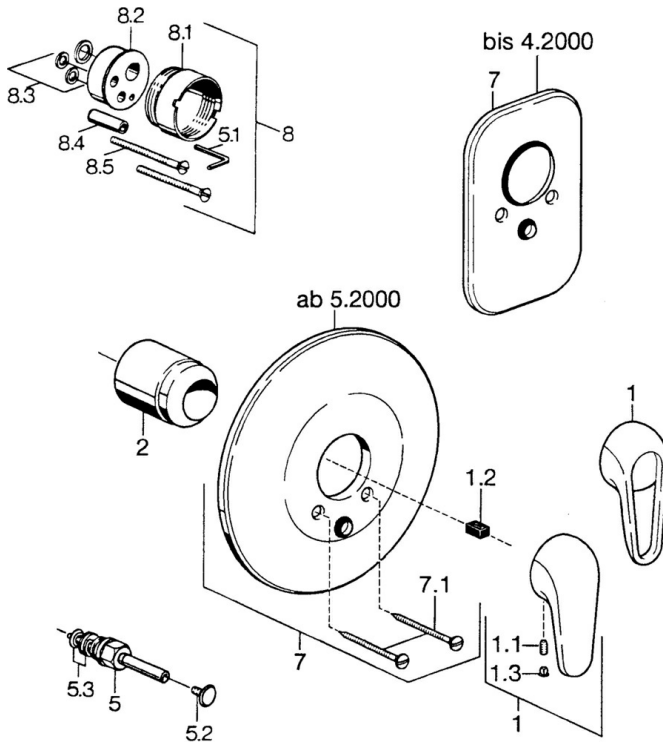

EAN: 4015474637061
static.hansa.com/0786910182

- Bath tub & Shower
- Concealed wall mounting
- Trim Kit
- White

Technical data

Technical properties

Hot water supply	max. +80°C
Working pressure	0.5-10 bar

Spare parts

SP07869100

Name	Code
2 Covering cap	59904820
5 Diverter White Discontinued	59910901
5 Diverter	59910900
5.2 Push button	59904828
5.3 Sealing kit	59904791
7 Cover flange White Discontinued	59911968
7 Cover plate, d 205 mm	59911967
7 Cover plate Discontinued	59911016
7.1 Screw, M5x65 White Discontinued	59906672
7.1 Screw, M5x65	59904847
7.3 Flow limiting cap	59904846
8 Raising kit, 20 mm	59904983
8.3 Sealing kit	59904850