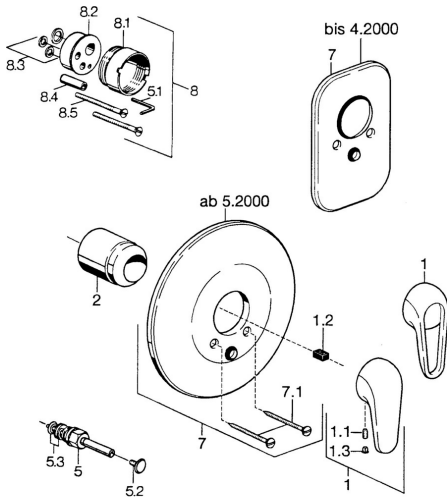

EAN: 4015474637061
static.hansa.com/0786910182

- Bath tub & Shower
- Concealed wall mounting
- Trim Kit
- White

Technical data

Technical properties

Hot water supply	max. +80°C
Working pressure	0.5-10 bar

Spare parts

SP07869100

Name	Code
2 Covering cap	59904820
5 Diverter White Discontinued	59910901
5 Diverter	59910900
5.2 Push button	59904828
5.3 Sealing kit	59904791
7 Cover flange White Discontinued	59911968
7 Cover plate, d 205 mm	59911967
7 Cover plate Discontinued	59911016
7.1 Screw, M5x65 White Discontinued	59906672
7.1 Screw, M5x65	59904847
7.3 Flow limiting cap	59904846
8 Raising kit, 20 mm	59904983
8.3 Sealing kit	59904850