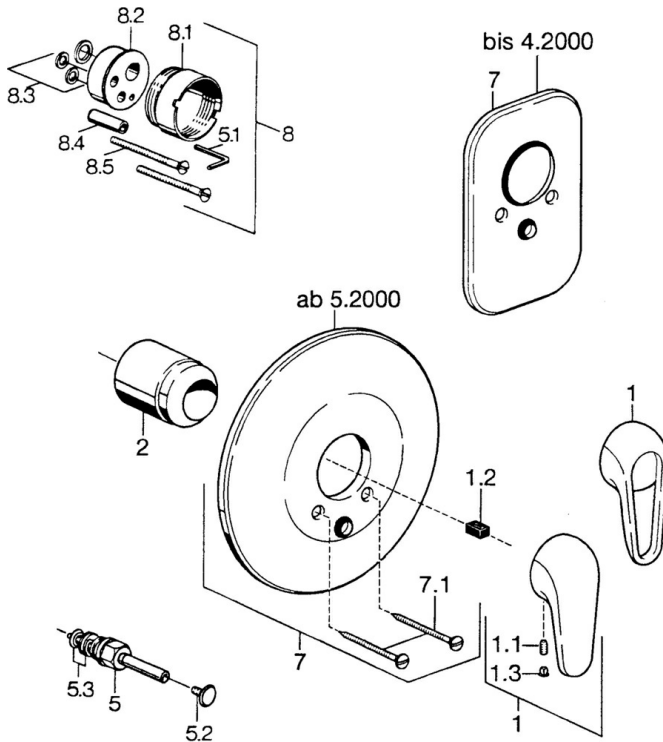

EAN: 4015474637030  
[static.hansa.com/07869101](http://static.hansa.com/07869101)

- Bath tub & Shower
- Trim Kit
- Concealed wall mounting
- Chrome

## Technical data

### Technical properties

Hot water supply	<b>max. +80°C</b>
Working pressure	<b>0.5-10 bar</b>

### SP07869100

Name	Code
2 Covering cap	59904820
5 Diverter White Discontinued	59910901
5 Diverter	59910900
5.2 Push button	59904828
5.3 Sealing kit	59904791
7 Cover flange White Discontinued	59911968
7 Cover plate, d 205 mm	59911967
7 Cover plate Discontinued	59911016
7.1 Screw, M5x65 White Discontinued	59906672
7.1 Screw, M5x65	59904847
7.3 Flow limiting cap	59904846
8 Raising kit, 20 mm	59904983
8.3 Sealing kit	59904850