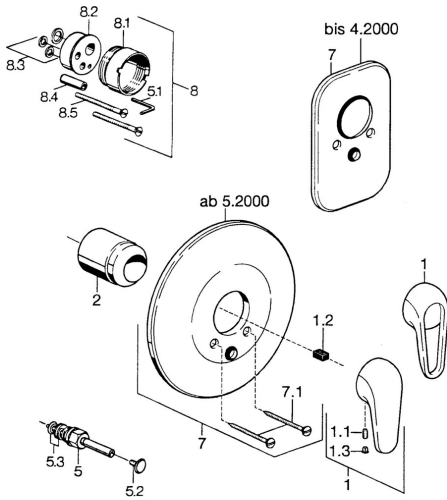

EAN: 4015474637030  
[static.hansa.com/07869101](http://static.hansa.com/07869101)

- Bath tub & Shower
- Trim Kit
- Concealed wall mounting
- Chrome

## Technical data

### Technical properties

Hot water supply	<b>max. +80°C</b>
Working pressure	<b>0.5-10 bar</b>

### SP07869100

Name	Code
2 Covering cap	59904820
5 Diverter White Discontinued	59910901
5 Diverter	59910900
5.2 Push button	59904828
5.3 Sealing kit	59904791
7 Cover flange White Discontinued	59911968
7 Cover plate, d 205 mm	59911967
7 Cover plate Discontinued	59911016
7.1 Screw, M5x65 White Discontinued	59906672
7.1 Screw, M5x65	59904847
7.3 Flow limiting cap	59904846
8 Raising kit, 20 mm	59904983
8.3 Sealing kit	59904850