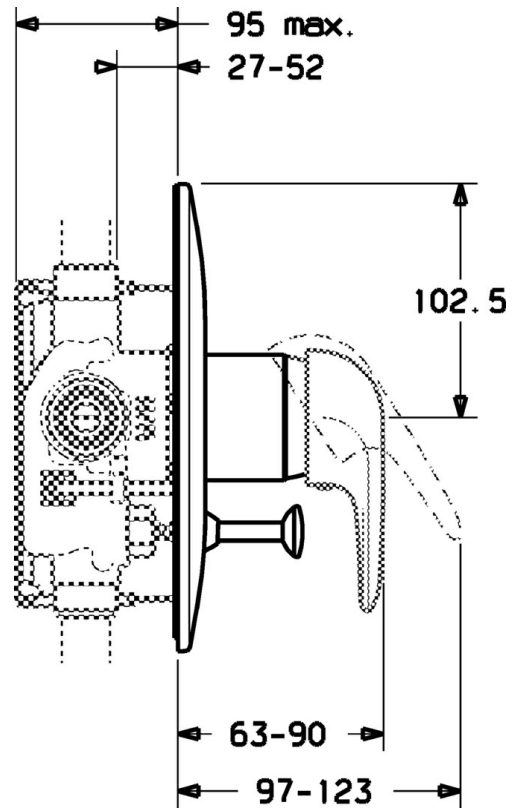

EAN: 4015474656871
static.hansa.com/0786910084

- Bath tub & Shower
- Trim Kit
- Concealed wall mounting
- Black

Technical data

Technical properties

Hot water supply	max. +80°C
Working pressure	0.5-10 bar

Spare parts

SP07869100

	Name	Code
2	Covering cap	59904820
5	Diverter White Discontinued	59910901
5	Diverter	59910900
5.2	Push button	59904828
5.3	Sealing kit	59904791
7	Cover flange White Discontinued	59911968
7	Cover plate, d 205 mm	59911967
7	Cover plate Discontinued	59911016
7.1	Screw, M5x65 White Discontinued	59906672
7.1	Screw, M5x65	59904847
7.3	Flow limiting cap	59904846
8	Raising kit, 20 mm	59904983
8.3	Sealing kit	59904850