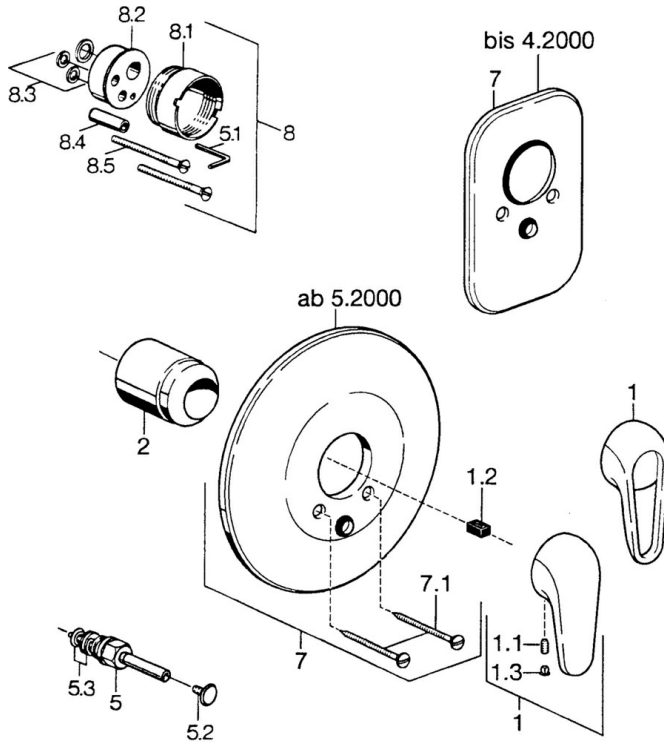

EAN: 4015474656871
static.hansa.com/0786910084

- Bath tub & Shower
- Trim Kit
- Concealed wall mounting
- Black

Technical data

Technical properties

Hot water supply	max. +80°C
Working pressure	0.5-10 bar

Spare parts

SP07869100

	Name	Code
2	Covering cap	59904820
5	Diverter White Discontinued	59910901
5	Diverter	59910900
5.2	Push button	59904828
5.3	Sealing kit	59904791
7	Cover flange White Discontinued	59911968
7	Cover plate, d 205 mm	59911967
7	Cover plate Discontinued	59911016
7.1	Screw, M5x65 White Discontinued	59906672
7.1	Screw, M5x65	59904847
7.3	Flow limiting cap	59904846
8	Raising kit, 20 mm	59904983
8.3	Sealing kit	59904850