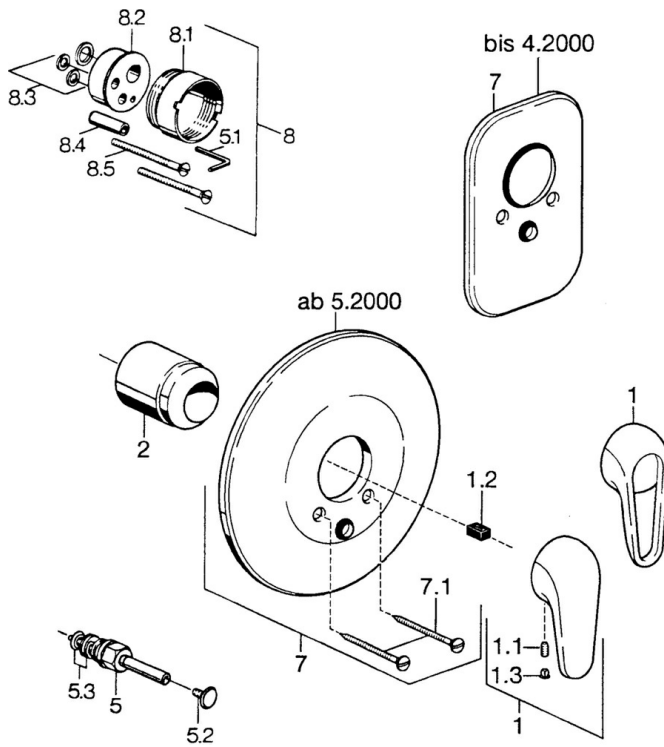

EAN: 4015474656840
static.hansa.com/0786910083

- Bathtub & Shower
- Trim Kit
- Concealed wall mounting
- Red

Technical data

Technical properties

Hot water supply	max. +80°C
Working pressure	0.5-10 bar

Spare parts

SP07869100

	Name	Code
2	Covering cap	59904820
5	Diverter White Discontinued	59910901
5	Diverter	59910900
5.2	Push button	59904828
5.3	Sealing kit	59904791
7	Cover flange White Discontinued	59911968
7	Cover plate, d 205 mm	59911967
7	Cover plate Discontinued	59911016
7.1	Screw, M5x65 White Discontinued	59906672
7.1	Screw, M5x65	59904847
7.3	Flow limiting cap	59904846
8	Raising kit, 20 mm	59904983
8.3	Sealing kit	59904850