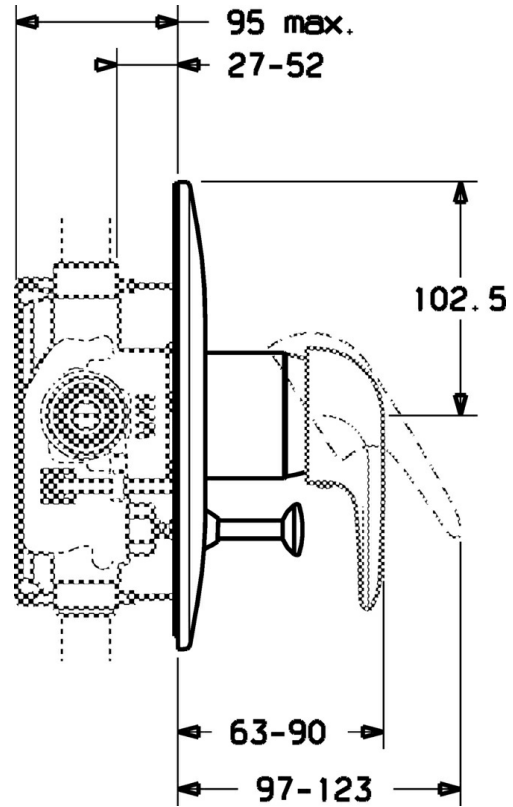

EAN: 4015474656840
static.hansa.com/0786910083

- Bathtub & Shower
- Trim Kit
- Concealed wall mounting
- Red

Technical data

Technical properties

Hot water supply	max. +80°C
Working pressure	0.5-10 bar

Spare parts

SP07869100

	Name	Code
2	Covering cap	59904820
5	Diverter White Discontinued	59910901
5	Diverter	59910900
5.2	Push button	59904828
5.3	Sealing kit	59904791
7	Cover flange White Discontinued	59911968
7	Cover plate, d 205 mm	59911967
7	Cover plate Discontinued	59911016
7.1	Screw, M5x65 White Discontinued	59906672
7.1	Screw, M5x65	59904847
7.3	Flow limiting cap	59904846
8	Raising kit, 20 mm	59904983
8.3	Sealing kit	59904850