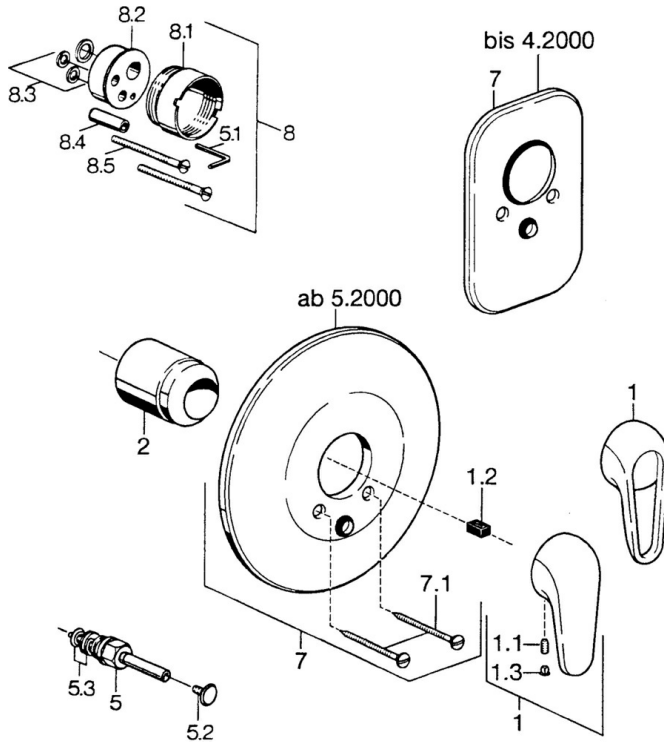

EAN: 4015474656857
static.hansa.com/0786910082

- Bath tub & Shower
- Trim Kit
- Concealed wall mounting
- White

Technical data

Technical properties

Hot water supply	max. +80°C
Working pressure	0.5-10 bar

Spare parts

SP07869100

	Name	Code
2	Covering cap	59904820
5	Diverter White Discontinued	59910901
5	Diverter	59910900
5.2	Push button	59904828
5.3	Sealing kit	59904791
7	Cover flange White Discontinued	59911968
7	Cover plate, d 205 mm	59911967
7	Cover plate Discontinued	59911016
7.1	Screw, M5x65 White Discontinued	59906672
7.1	Screw, M5x65	59904847
7.3	Flow limiting cap	59904846
8	Raising kit, 20 mm	59904983
8.3	Sealing kit	59904850