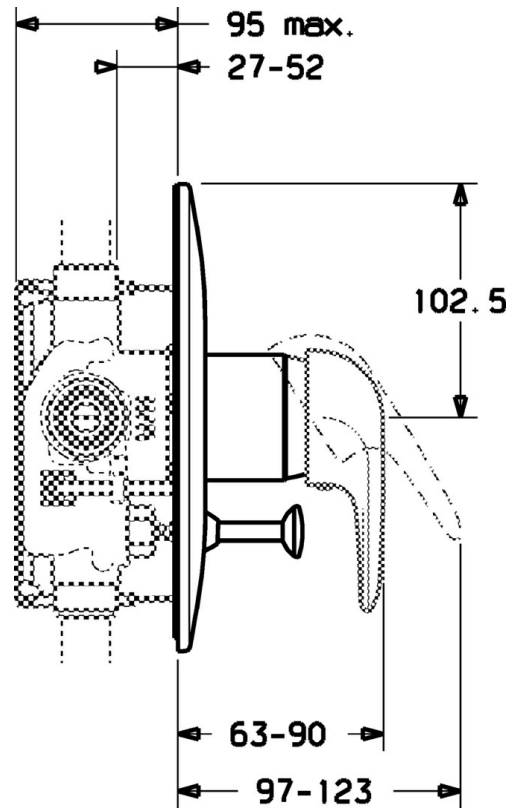

EAN: 4015474656857
static.hansa.com/0786910082

- Bath tub & Shower
- Trim Kit
- Concealed wall mounting
- White

Technical data

Technical properties

Hot water supply	max. +80°C
Working pressure	0.5-10 bar

Spare parts

SP07869100

	Name	Code
2	Covering cap	59904820
5	Diverter White Discontinued	59910901
5	Diverter	59910900
5.2	Push button	59904828
5.3	Sealing kit	59904791
7	Cover flange White Discontinued	59911968
7	Cover plate, d 205 mm	59911967
7	Cover plate Discontinued	59911016
7.1	Screw, M5x65 White Discontinued	59906672
7.1	Screw, M5x65	59904847
7.3	Flow limiting cap	59904846
8	Raising kit, 20 mm	59904983
8.3	Sealing kit	59904850