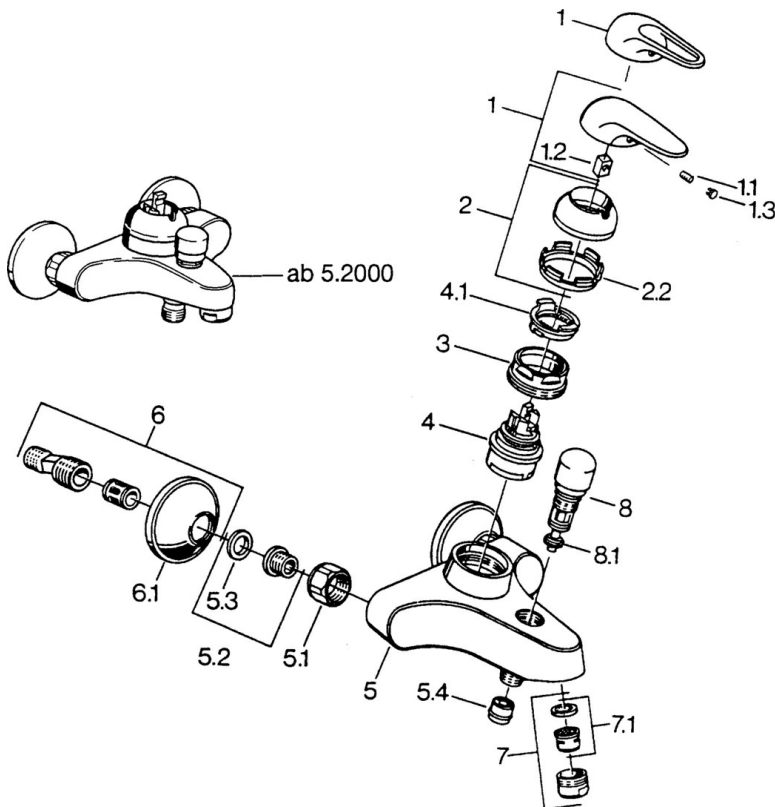

EAN: 4015474656116
static.hansa.com/07782131

- Bath tub & Shower
- Chrome
- Single-lever
- Non-return valve(s)
- Wall mounted

Technical data

Technical properties

Hot water supply	max. +80°C
Working pressure	0.5-10 bar
Backflow prevention (EN1717)	EB

Spare parts

SP07782100

	Name	Code
2	Covering cap	59906563
2.2	Fixing sleeve	59906695
3	Eye screw, M50x1, SW45	59904775
4	Cartridge, 4.8 eco	59904601
4.1	Hot water limiter	59904759
5.1	Connection nut, G3/4, AF30	59902230
5.2	Seat, G1/2, L, WAF10	59904618
5.3	Retaining ring, 23.9x15.2x2	59902689
5.4	Non-return valve	59905714
6	Eccentric, G3/4xG1/2	59904793
7	Aerator, M24x1 B	59905872
7	Aerator, M28x1 C	59902088
7.1	Aerator, M22/M24	59905873
8	Diverter White Discontinued	59910804
8	Diverter	59910803
8.1	Sealing kit	59904791