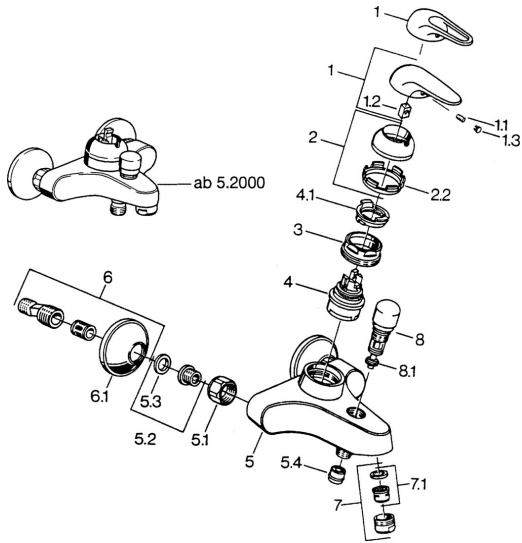

EAN: 4015474656116
static.hansa.com/07782131

- Bath tub & Shower
- Chrome
- Single-lever
- Non-return valve(s)
- Wall mounted

Technical data

Technical properties

Hot water supply	max. +80°C
Working pressure	0.5-10 bar
Backflow prevention (EN1717)	EB

Spare parts

SP07782100

	Name	Code
2	Covering cap	59906563
2.2	Fixing sleeve	59906695
3	Eye screw, M50x1, SW45	59904775
4	Cartridge, 4.8 eco	59904601
4.1	Hot water limiter	59904759
5.1	Connection nut, G3/4, AF30	59902230
5.2	Seat, G1/2, L, WAF10	59904618
5.3	Retaining ring, 23.9x15.2x2	59902689
5.4	Non-return valve	59905714
6	Eccentric, G3/4xG1/2	59904793
7	Aerator, M24x1 B	59905872
7	Aerator, M28x1 C	59902088
7.1	Aerator, M22/M24	59905873
8	Diverter White Discontinued	59910804
8	Diverter	59910803
8.1	Sealing kit	59904791