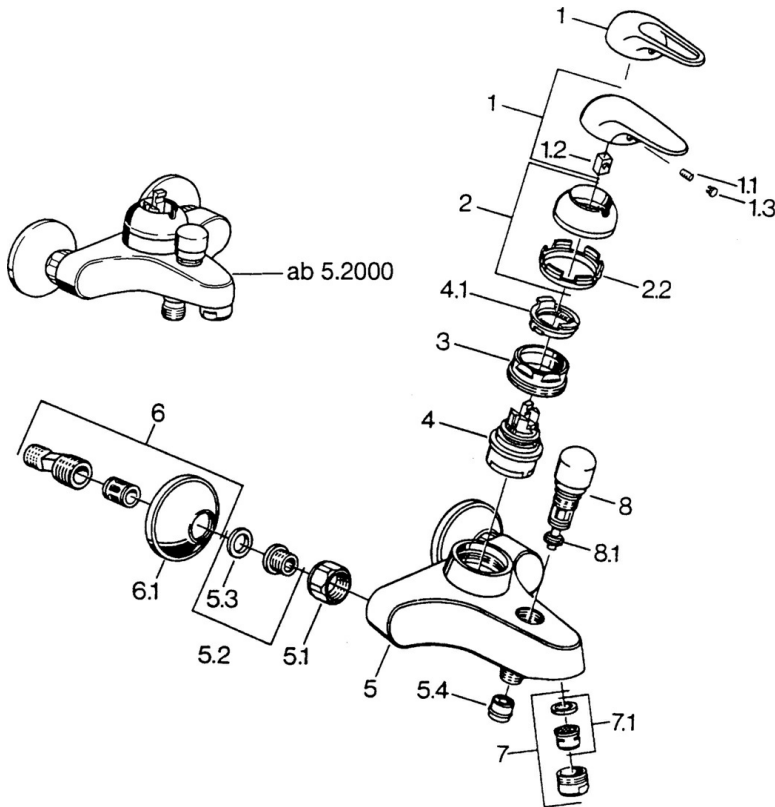

EAN: 4015474656406
static.hansa.com/0778210184

- Bath tub & Shower
- Single-lever
- Wall mounted
- Black
- Non-return valve(s)

Technical data

Technical properties

Hot water supply	max. +80°C
Working pressure	0.5-10 bar
Backflow prevention (EN1717)	EB

Spare parts

SP07782100

Name	Code	
2	Covering cap	59906563
2.2	Fixing sleeve	59906695
3	Eye screw, M50x1, SW45	59904775
4	Cartridge, 4.8 eco	59904601
4.1	Hot water limiter	59904759
5.1	Connection nut, G3/4, AF30	59902230
5.2	Seat, G1/2, L, WAF10	59904618
5.3	Retaining ring, 23.9x15.2x2	59902689
5.4	Non-return valve	59905714
6	Eccentric, G3/4xG1/2	59904793
7	Aerator, M24x1 B	59905872
7	Aerator, M28x1 C	59902088
7.1	Aerator, M22/M24	59905873
8	Diverter White Discontinued	59910804
8	Diverter	59910803
8.1	Sealing kit	59904791