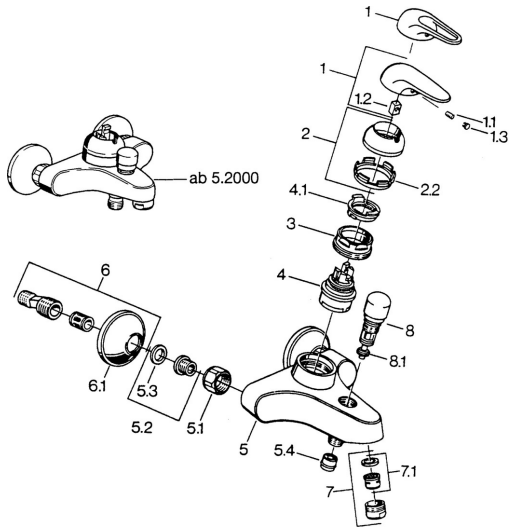

EAN: 4015474656406
static.hansa.com/0778210184

- Bath tub & Shower
- Single-lever
- Wall mounted
- Black
- Non-return valve(s)

Technical data

Technical properties

Hot water supply	max. +80°C
Working pressure	0.5-10 bar
Backflow prevention (EN1717)	EB

Spare parts

SP07782100

Name	Code	
2	Covering cap	59906563
2.2	Fixing sleeve	59906695
3	Eye screw, M50x1, SW45	59904775
4	Cartridge, 4.8 eco	59904601
4.1	Hot water limiter	59904759
5.1	Connection nut, G3/4, AF30	59902230
5.2	Seat, G1/2, L, WAF10	59904618
5.3	Retaining ring, 23.9x15.2x2	59902689
5.4	Non-return valve	59905714
6	Eccentric, G3/4xG1/2	59904793
7	Aerator, M24x1 B	59905872
7	Aerator, M28x1 C	59902088
7.1	Aerator, M22/M24	59905873
8	Diverter White Discontinued	59910804
8	Diverter	59910803
8.1	Sealing kit	59904791