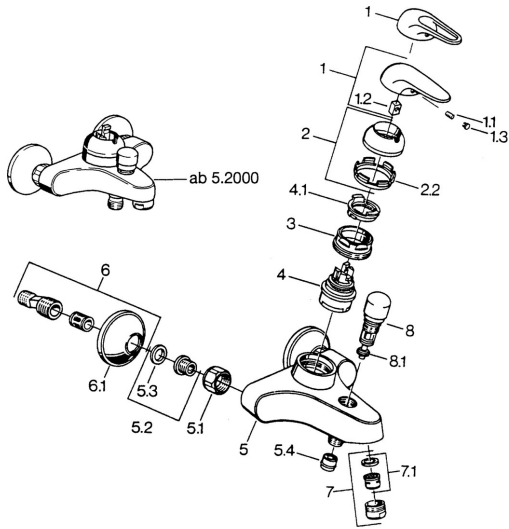

EAN: 4015474656093
static.hansa.com/0778210183

- Bath tub & Shower
- Single-lever
- Wall mounted
- Red
- Non-return valve(s)

Technical data

Technical properties

Hot water supply	max. +80°C
Working pressure	0.5-10 bar
Backflow prevention (EN1717)	EB

Approvals and Declarations

Declaration of conformity	DoC
---------------------------	------------

Spare parts

SP07782100

	Name	Code
2	Covering cap	59906563
2.2	Fixing sleeve	59906695
3	Eye screw, M50x1, SW45	59904775
4	Cartridge, 4.8 eco	59904601
4.1	Hot water limiter	59904759
5.1	Connection nut, G3/4, AF30	59902230
5.2	Seat, G1/2, L, WAF10	59904618
5.3	Retaining ring, 23.9x15.2x2	59902689
5.4	Non-return valve	59905714
6	Eccentric, G3/4xG1/2	59904793
7	Aerator, M24x1 B	59905872
7	Aerator, M28x1 C	59902088
7.1	Aerator, M22/M24	59905873
8	Diverter White Discontinued	59910804
8	Diverter	59910803
8.1	Sealing kit	59904791