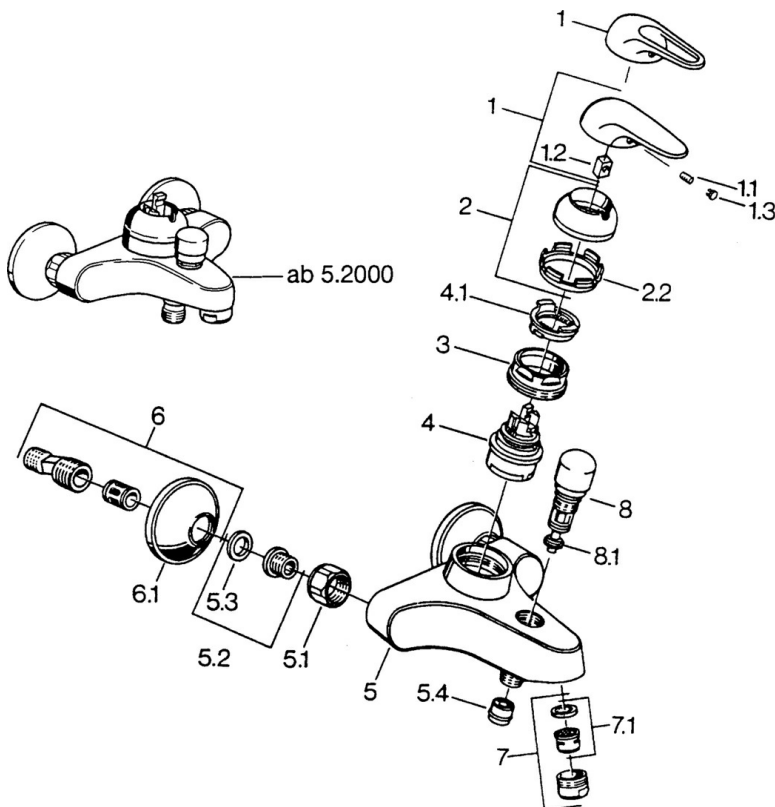

EAN: 4015474656093
static.hansa.com/0778210183

- Bath tub & Shower
- Single-lever
- Wall mounted
- Red
- Non-return valve(s)

Technical data

Technical properties

Hot water supply	max. +80°C
Working pressure	0.5-10 bar
Backflow prevention (EN1717)	EB

Approvals and Declarations

Declaration of conformity	DoC
---------------------------	------------

Spare parts

SP07782100

	Name	Code
2	Covering cap	59906563
2.2	Fixing sleeve	59906695
3	Eye screw, M50x1, SW45	59904775
4	Cartridge, 4.8 eco	59904601
4.1	Hot water limiter	59904759
5.1	Connection nut, G3/4, AF30	59902230
5.2	Seat, G1/2, L, WAF10	59904618
5.3	Retaining ring, 23.9x15.2x2	59902689
5.4	Non-return valve	59905714
6	Eccentric, G3/4xG1/2	59904793
7	Aerator, M24x1 B	59905872
7	Aerator, M28x1 C	59902088
7.1	Aerator, M22/M24	59905873
8	Diverter White Discontinued	59910804
8	Diverter	59910803
8.1	Sealing kit	59904791